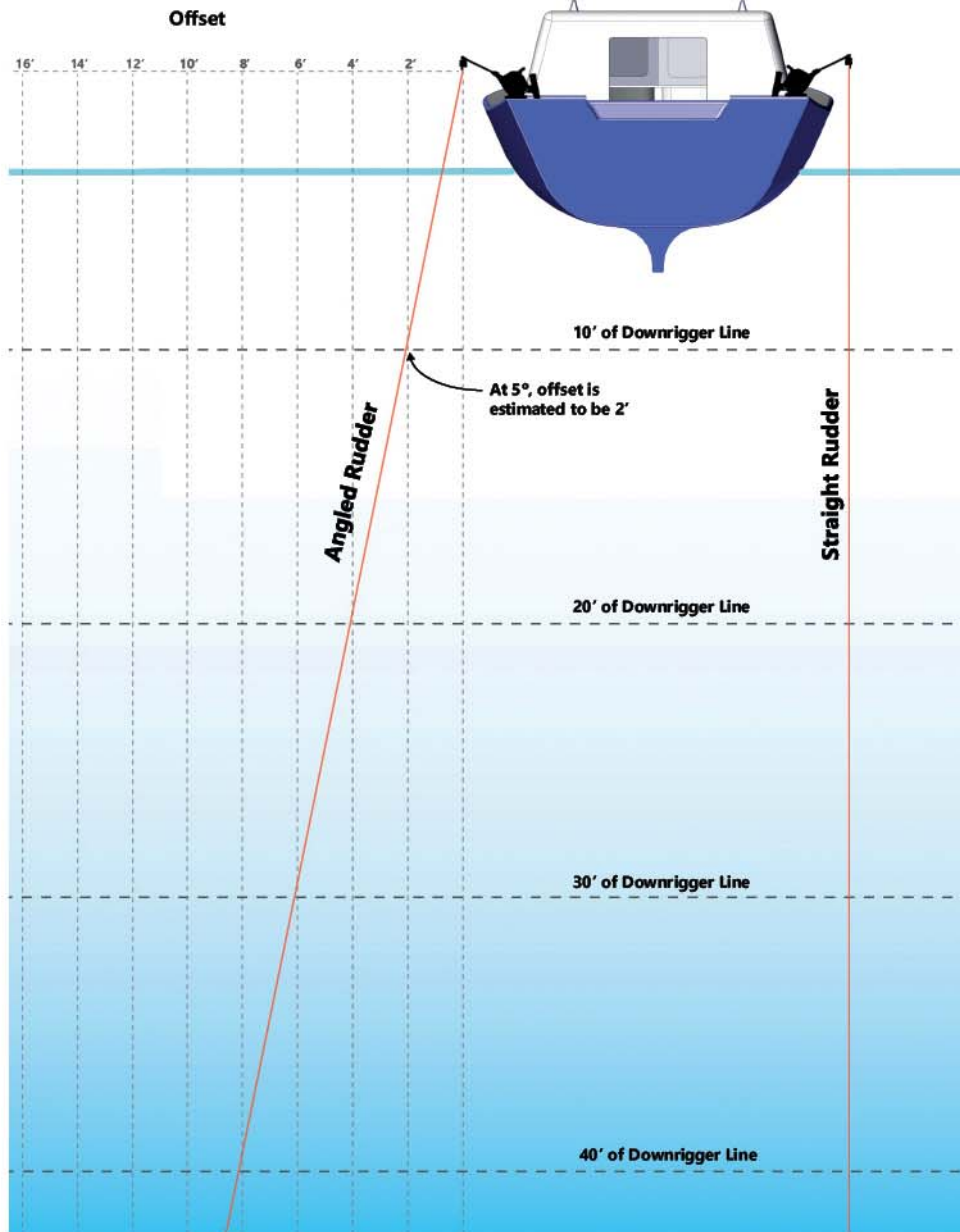

DOWNRIGGER DEPTH OFFSET CHART

DOWNRIGGER WEIGHT CONFIGURATIONS

ITD5227	ITD5225	ITD5224	ITD5172
14 lbs.	12 lbs.	10 lbs.	8 lbs.
12 lbs.	10 lbs.	8 lbs.	6 lbs.
9 lbs.	8 lbs.	7 lbs.	