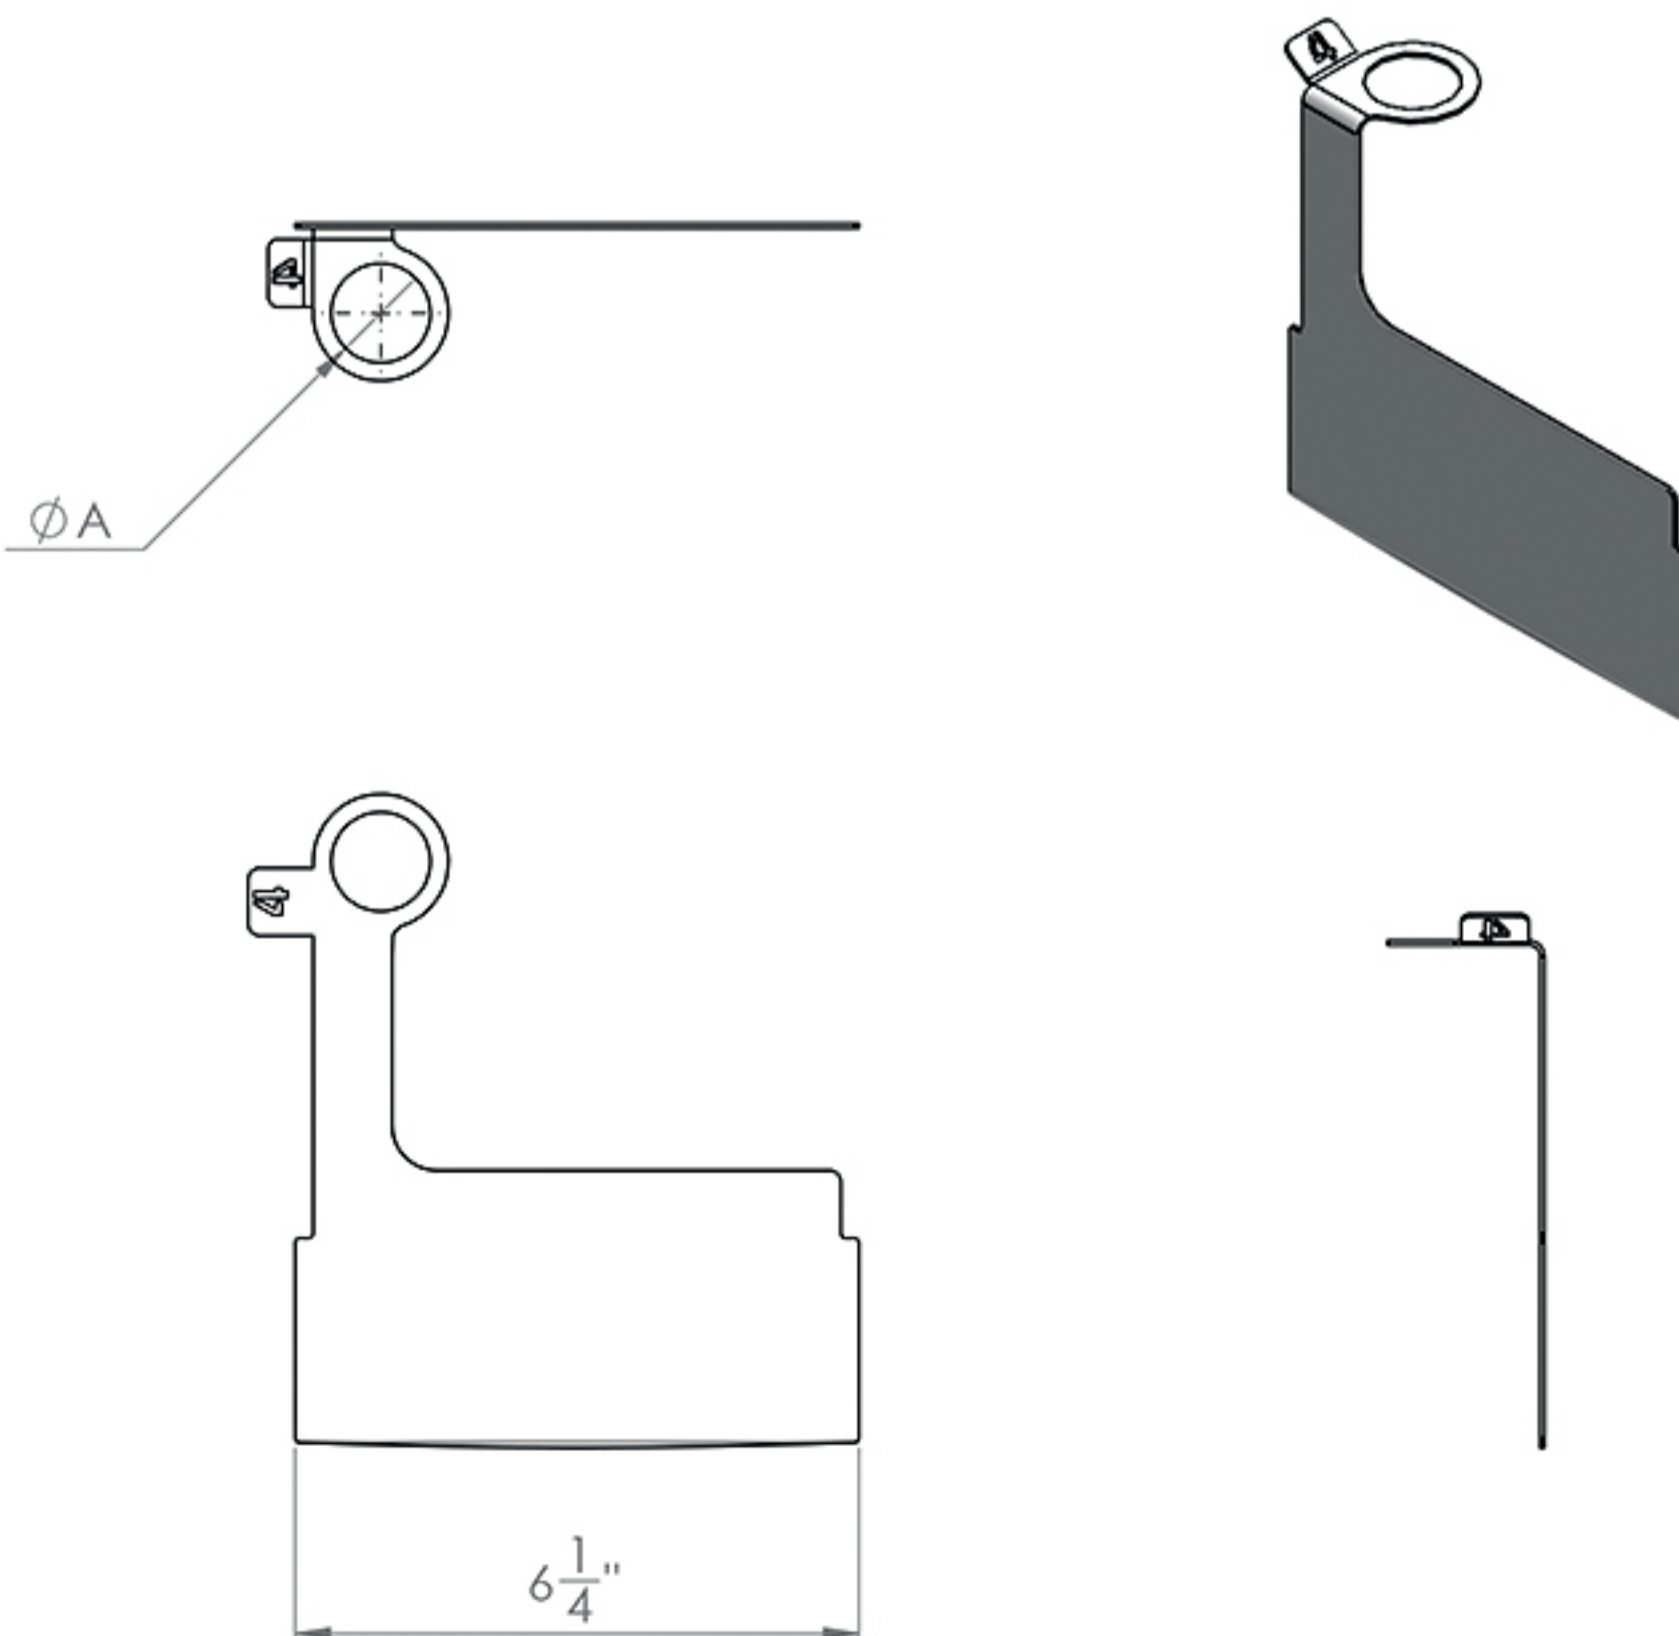

<b>Inventive LLC</b> In The Ditch Towing Products	
DESCRIPTION <b>6" x 16" Sinker Tray</b>	
PART NO. ITD5565	
WEIGHT SW-Mass LBS	

**Fish Fighter Sinker sizing Divider Kit 6" wide Tray**

Part #	A
ITD5428	.5 oz
ITD5429	.75 oz
ITD5430	1 oz
ITD5431	2 oz
ITD5432	3 oz
ITD5433	4 oz
ITD5434	5 oz
ITD5435	6 oz
ITD5436	8 oz
ITD5437	10 oz
ITD5438	12 oz
ITD5439	16 oz
ITD5440	20 oz
ITD5527	24 oz

<b>Inventive LLC</b> In The Ditch Towing Products	
DESCRIPTION <b>6" Sinker Tray Dividers</b>	
PART NO. ITD5569	
WEIGHT 0.30 LBS	