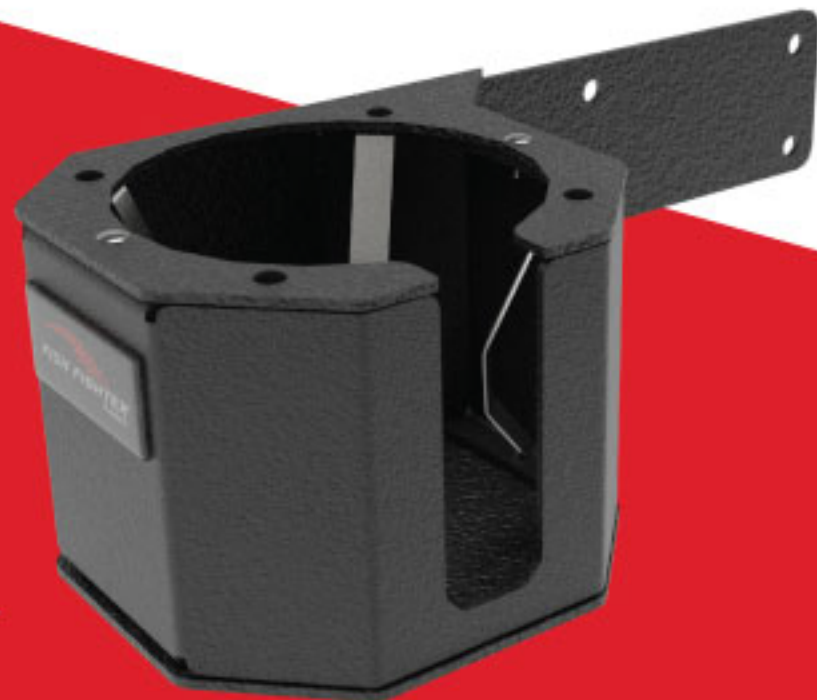

SECURELY HOLD YOUR DRINK IN OUR SRS SYSTEM

SURE-GRIP™ SRS EXTREME DRINK HOLDER

ITD5838-L | ITD5838-R

- **Securely hold your drink** in the roughest waters
- Designed to fit our SRS "Sliding Rail System"
- Offered in **Left and Right** versions to fit with any SRS accessory combination.
- Sure Grip **stainless steel springs** adjust for nearly any size beverage
- **Marine grade aluminum body** with stainless steel springs
- **In-stock same day shipping!**
- **30-day money back guarantee**
- Made in the **USA** and **designed to last** for generations

Left
ITD5838-L

Right
ITD5838-R