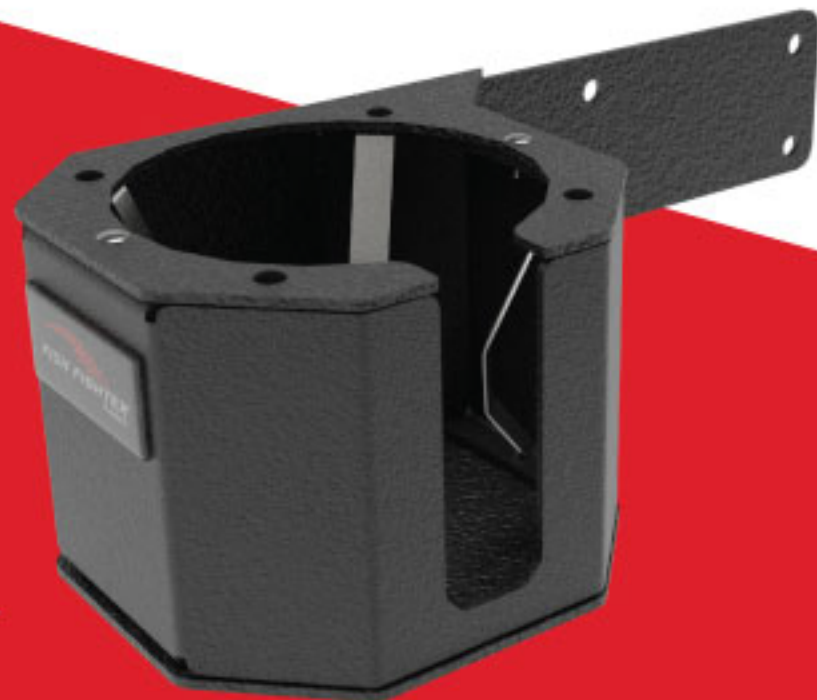

SECURELY HOLD YOUR DRINK IN OUR SRS SYSTEM

SURE-GRIP™ SRS EXTREME DRINK HOLDER

ITD5838-L | ITD5838-R

- Securely hold your drink in the roughest waters
- Designed to fit our SRS "Sliding Rail System"
- Offered in **Left and Right** versions to fit with any SRS accessory combination.
- Sure Grip stainless steel springs adjust for nearly any size beverage
- Marine grade aluminum body with stainless steel springs
- **In-stock same day shipping!**
- **30-day money back guarantee**
- Made in the **USA** and **designed to last** for generations

Left
ITD5838-L

Right
ITD5838-R

Discover other trolling gear on our website.