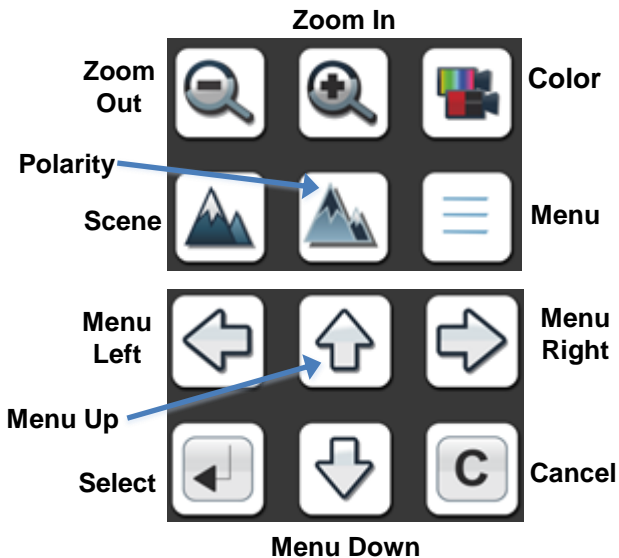

JCU Puck

- Press and hold to zoom in
- Pull out to zoom out
- On-screen menus: move up/down by twisting or moving fore or aft
- Press to select (click)

LCD Display

- Displays JCU menu
- Use puck to move

User Button

- Toggles through color palettes

Home Button

- No effect (used with other cameras)

Color Button

- Toggles through color palettes

Web Interface Toolbar Buttons

MD Series User Reference Guide

Video Screen Icons

On-screen Menu