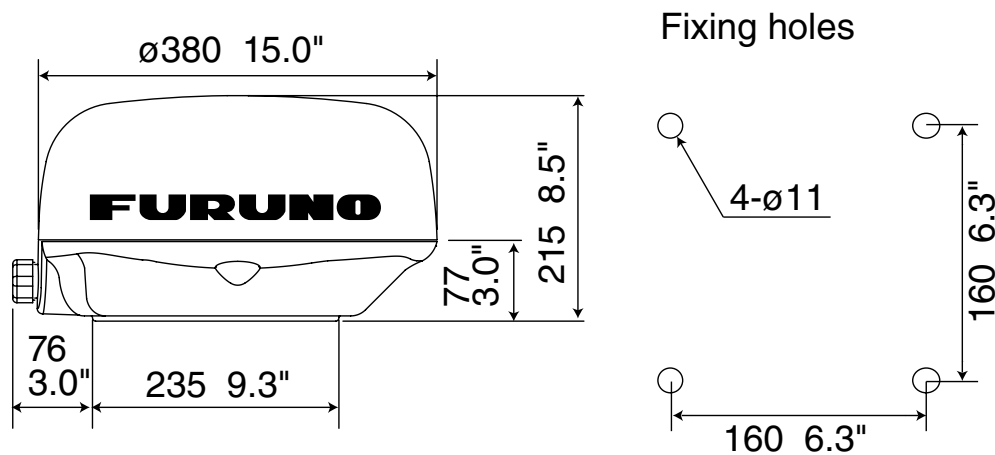

1623 Radar Dimensional Drawings

Model 1623 Display Unit

1.3 kg 2.9 lb

Model 1623 Antenna

4.6 kg 10.1 lb

BBWGPS Dimensional Drawings:

GPS/WAAS Receiver Antenna BBWGPS 0.8 kg 1.8 lb 10 m cable attached