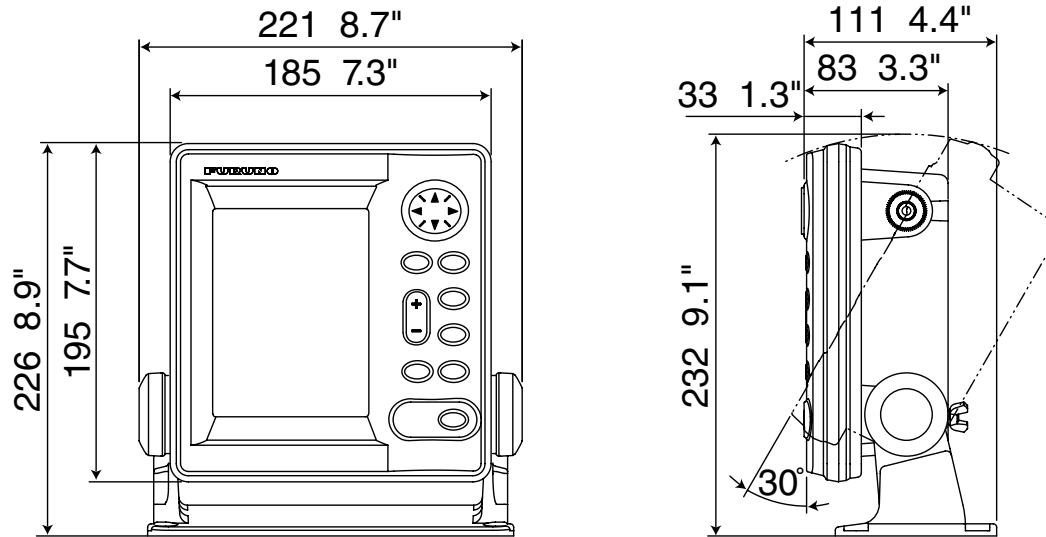

1623 Radar Dimensional Drawings

Model 1623 Display Unit

1.3 kg 2.9 lb

Model 1623 Antenna

4.6 kg 10.1 lb

BBWGPS Dimensional Drawings:

GPS/WAAS Receiver Antenna BBWGPS 0.8 kg 1.8 lb 10 m cable attached