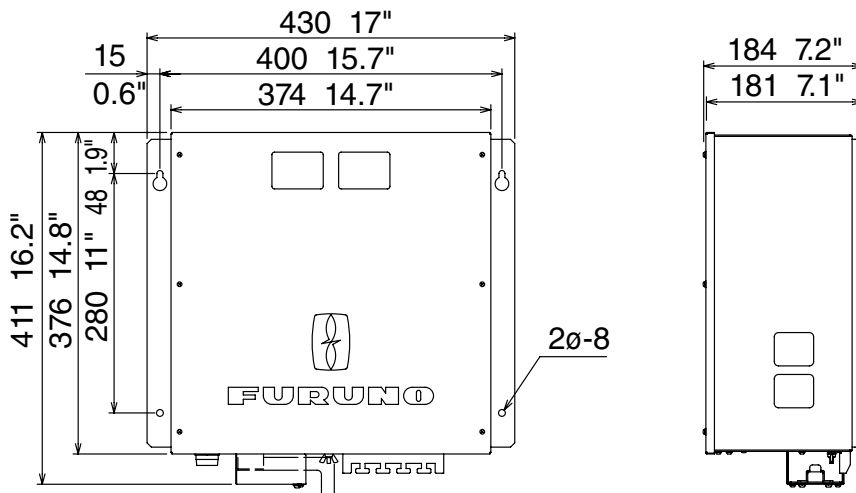

FAX30 Dimensional Drawings

FAX30 Receiver Unit

2.0 kg 4.4 lb

NavNet 3D MFDBB

Dimensional Drawings:

Multi Function Display MFDBB

BlackBox Processor Unit MPU-001

15.0 kg 33.1 lb

BlackBox

Control Unit MCU-001

1.0 kg 2.2 lb