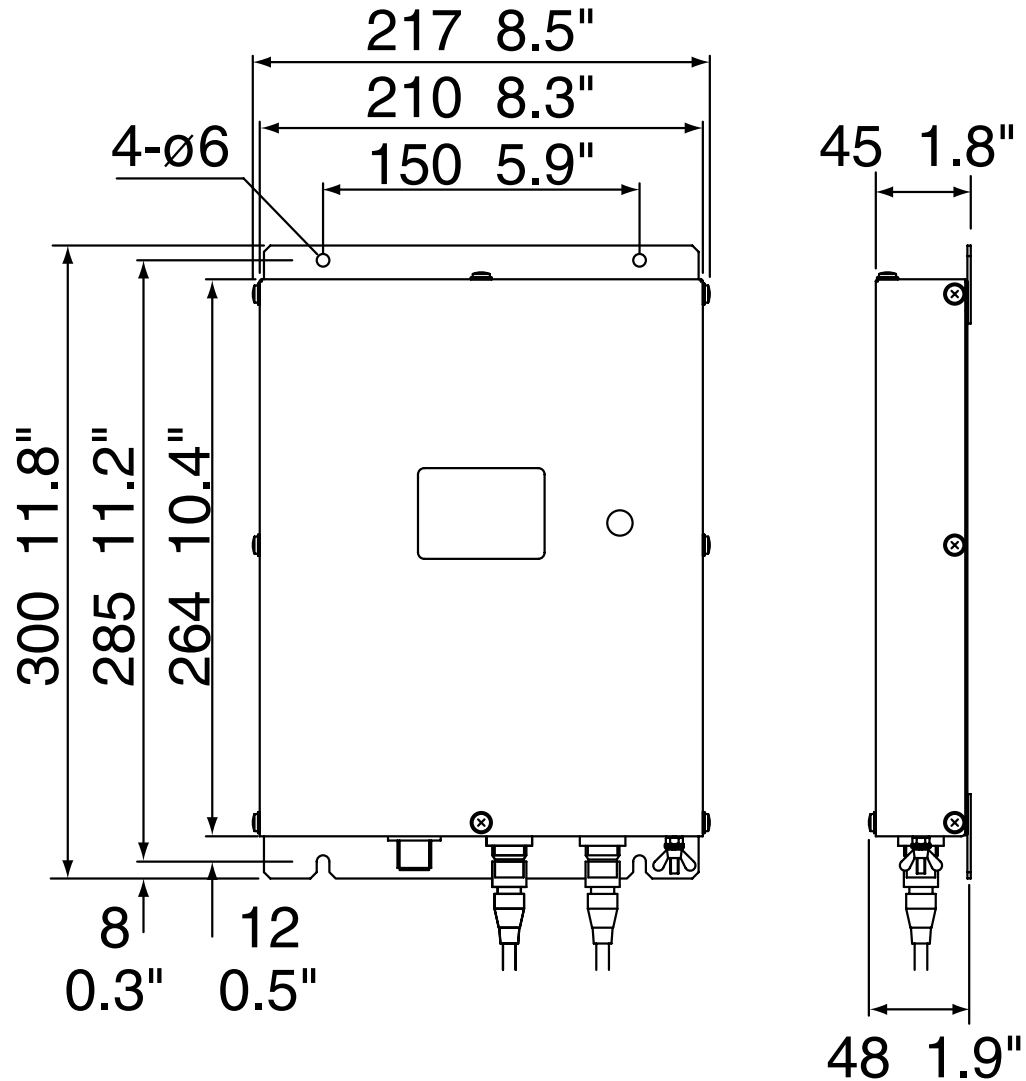

FAX30 Dimensional Drawings

FAX30 Receiver Unit

2.0 kg 4.4 lb

NavNet 3D MFDBB

Dimensional Drawings:

Multi Function Display MFDBB

BlackBox Processor Unit MPU-001

15.0 kg 33.1 lb

BlackBox

Control Unit MCU-001

1.0 kg 2.2 lb