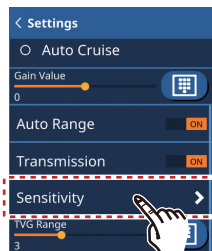

Chart Plotter

Zoom in/Zoom out

Method 1: Screen-pinch

Method 2: Slide bar

Point Creation

Saved point appears on the screen.

Changing the display orientation

Quick Route Creation

TX : In standby

Fish Finder

Frequency Selection

HF : High Freq.

LF : Low Freq.

Gain mode selection

Auto modes: Tap [Auto Fishing] or [Auto Cruise].
Manual mode: Tap [Manual].

For manual mode, drag the slider icon (circle).

Echo Adjustments

Reduce interference

Remove weak echoes

Display mode selection

- Single frequency
- Dual frequency
- Marker Zoom
- Bottom Zoom
- Bottom Lock

Instruments

Instrument selection

Repeat
(Up to 7 pages available)