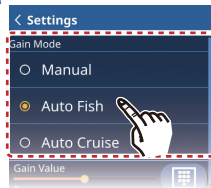

TX : In standby

Fish Finder

Frequency Selection

HF : High Freq.

LF : Low Freq.

Gain mode selection

Auto modes: Tap [Auto Fishing] or [Auto Cruise].
Manual mode: Tap [Manual].

For manual mode, drag the slider icon (circle).

Echo Adjustments

Reduce interference

Remove weak echoes

Display mode selection

- Single frequency
- Dual frequency
- Marker Zoom
- Bottom Zoom
- Bottom Lock

Instruments

Instrument selection

Repeat
(Up to 7 pages available)