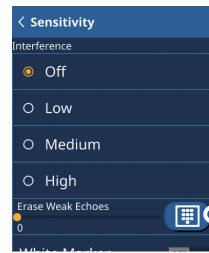

Power/Brilliance key

- Long press: Turn power on/off.
- Short press: Show the Brilliance settings pop up window. Adjust the brilliance.

Brilliance settings pop up window

- ① Lock the touch screen.
- ② Adjust the screen brilliance.
- ③ Change the color scheme.

Saved point becomes Quick Route destination.

Planned Route Creation

Tap the location of the next waypoint.

Repeat

Tap Save route after entering the final waypoint.

Radar

Standby/Transmit

TX : Transmitting

TX : In standby

Fish Finder

Frequency Selection

HF : High Freq.

LF : Low Freq.

Gain mode selection

Auto modes: Tap [Auto Fishing] or [Auto Cruise].
Manual mode: Tap [Manual].

For manual mode, drag the slider icon (circle).

Echo Adjustments

Reduce interference

Remove weak echoes

Display mode selection

- Single frequency
- Dual frequency
- Marker Zoom
- Bottom Zoom
- Bottom Lock

Instruments

Instrument selection

Repeat
(Up to 7 pages available)