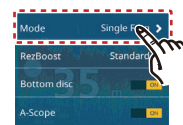

Saved point becomes Quick Route destination.

Planned Route Creation

Tap the location of the next waypoint.

Repeat

Tap Save route after entering the final waypoint.

Radar

Standby/Transmit

TX : Transmitting

TX : In standby

Fish Finder

Frequency Selection

HF : High Freq.

LF : Low Freq.

Gain mode selection

Auto modes: Tap [Auto Fishing] or [Auto Cruise].
Manual mode: Tap [Manual].

For manual mode, drag the slider icon (circle).

Echo Adjustments

Reduce interference

Remove weak echoes

Display mode selection

- Single frequency
- Dual frequency
- Marker Zoom
- Bottom Zoom
- Bottom Lock

Instruments

Instrument selection

Repeat
(Up to 7 pages available)