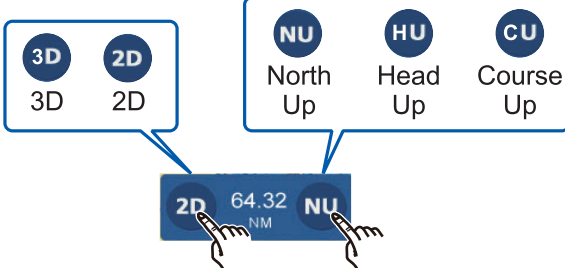

- ① Top edge of the screen, downwards: Shows the Quick Page list.
- ② Bottom edge of the screen, upwards: Shows the layered menu.
- ③ Left edge of the screen, rightwards: Shows the data boxes.
- ④ Right edge of the screen, leftwards: Shows the slide-out menu.

Chart Plotter

Zoom in/Zoom out

Method 1: Screen-pinch

Method 2: Slide bar

Point Creation

Saved point appears on the screen.

Changing the display orientation

Quick Route Creation

Saved point becomes Quick Route destination.

Planned Route Creation

Tap the location of the next waypoint.

Repeat

Tap Save route after entering the final waypoint.

Radar

Standby/Transmit

TX : Transmitting

TX : In standby

Fish Finder

Frequency Selection

HF : High Freq.

LF : Low Freq.

Gain mode selection

Auto modes: Tap [Auto Fishing] or [Auto Cruise].
Manual mode: Tap [Manual].

For manual mode, drag the slider icon (circle).