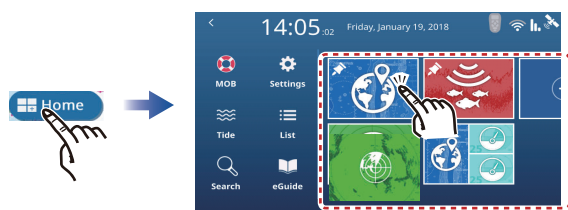

Operational Overview

Power/Brilliance key and microSD card slots

Peel the cover from the bottom to show:

microSD card slots (2 places)
Note: Insert cards on an angle towards the back of the unit.
Forced shut-down button

Power/Brilliance key

- Long press: Turn power on/off.
- Short press: Show the Brilliance settings pop up window. Adjust the brilliance.

Brilliance settings pop up window

- ① Lock the touch screen.
- ② Adjust the screen brilliance.
- ③ Change the color scheme.

How to select the displayed page

Method 1: From the Home screen

Home screen

Method 2: From the Quick Page list

Quick Page list*

*: Pages "pinned" with the pin tool (📌) from the Home screen.

Edge-swipe functions

- ① Top edge of the screen, downwards: Shows the Quick Page list.
- ② Bottom edge of the screen, upwards: Shows the layered menu.
- ③ Left edge of the screen, rightwards: Shows the data boxes.
- ④ Right edge of the screen, leftwards: Shows the slide-out menu.