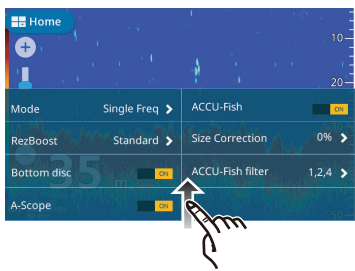

TX : In standby

Fish Finder

Frequency Selection

HF : High Freq.

LF : Low Freq.

Gain mode selection

Auto modes: Tap [Auto Fishing] or [Auto Cruise].
Manual mode: Tap [Manual].

For manual mode, drag the slider icon (circle).

Echo Adjustments

Reduce interference

Remove weak echoes

Display mode selection

- Single frequency
- Dual frequency
- Marker Zoom
- Bottom Zoom
- Bottom Lock

Instruments

Instrument selection

Repeat
(Up to 7 pages available)