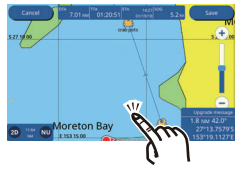

- ① Top edge of the screen, downwards: Shows the Quick Page list.
- ② Bottom edge of the screen, upwards: Shows the layered menu.
- ③ Left edge of the screen, rightwards: Shows the data boxes.
- ④ Right edge of the screen, leftwards: Shows the slide-out menu.

Chart Plotter

Zoom in/Zoom out

Method 1: Screen-pinch

Method 2: Slide bar

Point Creation

Saved point appears on the screen.

Changing the display orientation

Quick Route Creation

Saved point becomes Quick Route destination.

Planned Route Creation

Tap the location of the next waypoint.

Repeat

Tap Save route after entering the final waypoint.

Radar

Standby/Transmit

TX : Transmitting