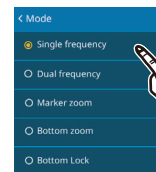

Chart Plotter

Zoom in/Zoom out

Method 1: Screen-pinch

Method 2: Slide bar

Point Creation

Saved point appears on the screen.

Changing the display orientation

Quick Route Creation

TX : In standby

Fish Finder

Frequency Selection

HF : High Freq.

LF : Low Freq.

Gain mode selection

Auto modes: Tap [Auto Fishing] or [Auto Cruise].
Manual mode: Tap [Manual].

For manual mode, drag the slider icon (circle).

Echo Adjustments

Reduce interference

Remove weak echoes

Display mode selection

- Single frequency
- Dual frequency
- Marker Zoom
- Bottom Zoom
- Bottom Lock

Instruments

Instrument selection

Repeat
(Up to 7 pages available)