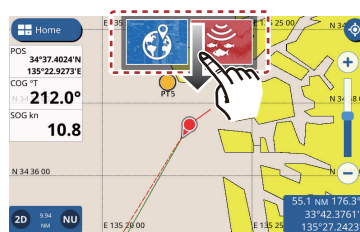

Operational Overview

Power/Brilliance key and microSD card slots

Peel the cover from the bottom to show:

microSD card slots (2 places)
Note: Insert cards on an angle towards the back of the unit.
Forced shut-down button

How to select the displayed page

Method 1: From the Home screen

Home screen

Method 2: From the Quick Page list

Quick Page list*

*: Pages "pinned" with the pin tool (📌) from the Home screen.

Edge-swipe functions

- ① Top edge of the screen, downwards: Shows the Quick Page list.
- ② Bottom edge of the screen, upwards: Shows the layered menu.
- ③ Left edge of the screen, rightwards: Shows the data boxes.
- ④ Right edge of the screen, leftwards: Shows the slide-out menu.

Chart Plotter

Zoom in/Zoom out

Method 1: Screen-pinch

Method 2: Slide bar

Point Creation

Saved point appears on the screen.

Changing the display orientation

Quick Route Creation