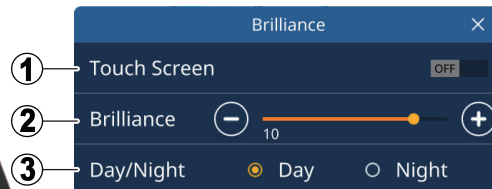

Operational Overview

Power/Brilliance key and microSD card slots

Peel the cover from the bottom to show:

microSD card slots (2 places)
Note: Insert cards on an angle towards the back of the unit.
Forced shut-down button

Power/Brilliance key

- Long press: Turn power on/off.
- Short press: Show the Brilliance settings pop up window. Adjust the brilliance.

Brilliance settings pop up window

- ① Lock the touch screen.
- ② Adjust the screen brilliance.
- ③ Change the color scheme.

How to select the displayed page

Method 1: From the Home screen

Home screen

Method 2: From the Quick Page list

Quick Page list*

*: Pages "pinned" with the pin tool (📌) from the Home screen.

Edge-swipe functions

- ① Top edge of the screen, downwards: Shows the Quick Page list.
- ② Bottom edge of the screen, upwards: Shows the layered menu.
- ③ Left edge of the screen, rightwards: Shows the data boxes.
- ④ Right edge of the screen, leftwards: Shows the slide-out menu.