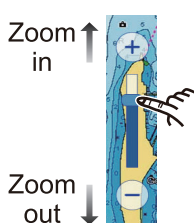

Operational Overview

Power/Brilliance key and microSD card slots

Peel the cover from the bottom to show:

microSD card slots (2 places)
Note: Insert cards on an angle towards the back of the unit.
Forced shut-down button

- ① Top edge of the screen, downwards: Shows the Quick Page list.
- ② Bottom edge of the screen, upwards: Shows the layered menu.
- ③ Left edge of the screen, rightwards: Shows the data boxes.
- ④ Right edge of the screen, leftwards: Shows the slide-out menu.

Chart Plotter

Zoom in/Zoom out

Method 1: Screen-pinch

Method 2: Slide bar

Point Creation

Saved point appears on the screen.

Changing the display orientation

Quick Route Creation