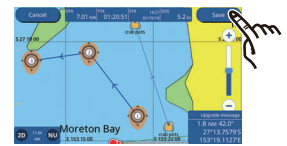

- ① Top edge of the screen, downwards: Shows the Quick Page list.
- ② Bottom edge of the screen, upwards: Shows the layered menu.
- ③ Left edge of the screen, rightwards: Shows the data boxes.
- ④ Right edge of the screen, leftwards: Shows the slide-out menu.

Chart Plotter

Zoom in/Zoom out

Method 1: Screen-pinch

Method 2: Slide bar

Point Creation

Saved point appears on the screen.

Changing the display orientation

Quick Route Creation

Saved point becomes Quick Route destination.

Planned Route Creation

Tap the location of the next waypoint.

Repeat

Tap Save route after entering the final waypoint.

Radar

Standby/Transmit

TX : Transmitting

TX : In standby

Fish Finder

Frequency Selection

HF : High Freq.

LF : Low Freq.

Gain mode selection

Auto modes: Tap [Auto Fishing] or [Auto Cruise].
Manual mode: Tap [Manual].

For manual mode, drag the slider icon (circle).