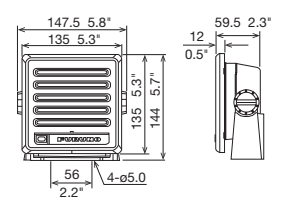

Intercom speaker ISP-5000 (option)

0.76 kg 1.7 lb

Beware of similar products

All brand and product names are registered trademarks, trademarks or service marks of their respective holders.

SPECIFICATIONS SUBJECT TO CHANGE WITHOUT NOTICE