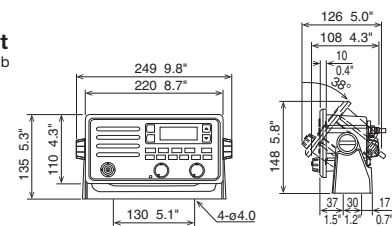

Main Unit

1.61 kg 3.5 lb

Microphone MIC-5000

0.22 kg 0.5 lb