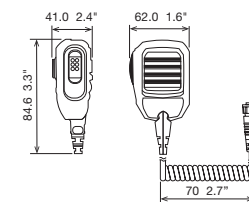

Local Supply

1. Horn speaker
2. External Speaker (if required)

Main Unit

1.61 kg 3.5 lb

Microphone MIC-5000

0.22 kg 0.5 lb

Intercom speaker ISP-5000 (option)

0.76 kg 1.7 lb