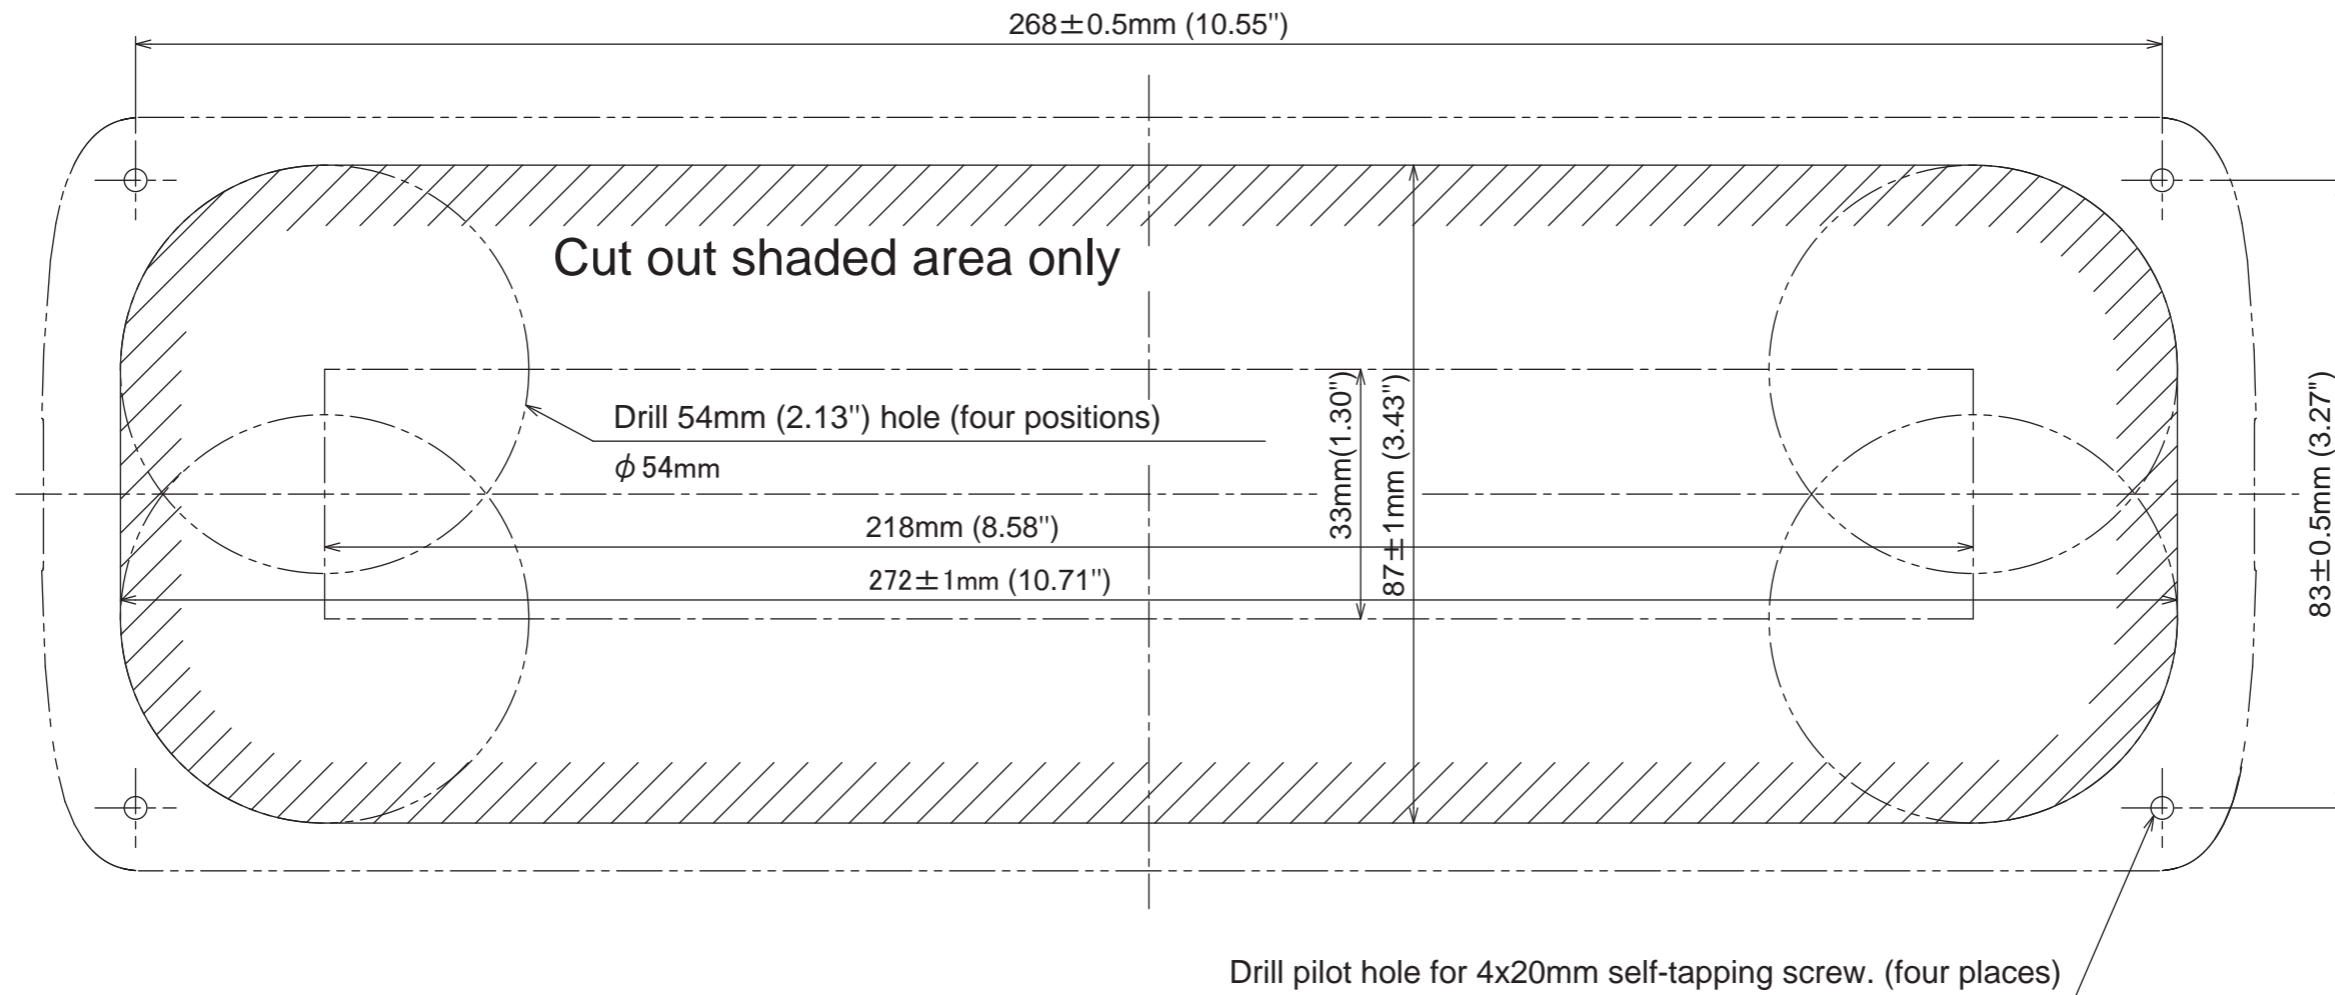

MCU-001  
Flush Mounting Template

# FURUNO

Note: This template may have expanded or shrunk slightly.  
Please confirm dimensions before use.