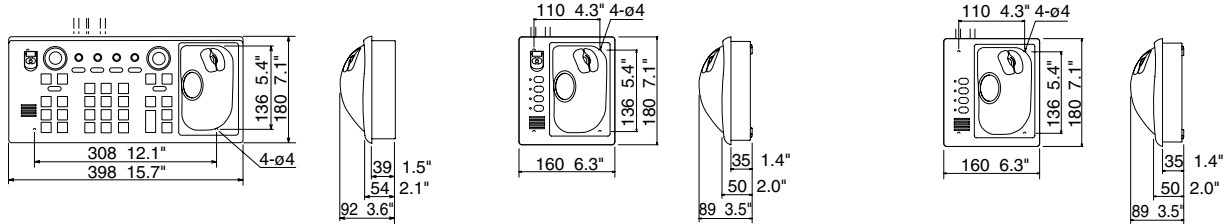

FAR21x7 Radar Dimensional Drawings

Full-keyboard
Control Unit RCU-014

3.7 kg 8.2 lb

Trackball
Control Unit RCU-015

2.4 kg 5.3 lb

Remote
Control Unit RCU-016

2.4 kg 5.3 lb

4 ft Open Antenna

33 kg 73 lb

6.5 ft Open Antenna

39 kg 86 lb

8 ft Open Antenna

42 kg 92.6 lb

10 ft S-band Antenna

135 kg 297.6 lb

12 ft S-band Antenna

142 kg 313.1 lb

Processor Unit RPU-013

10 kg 22 lb