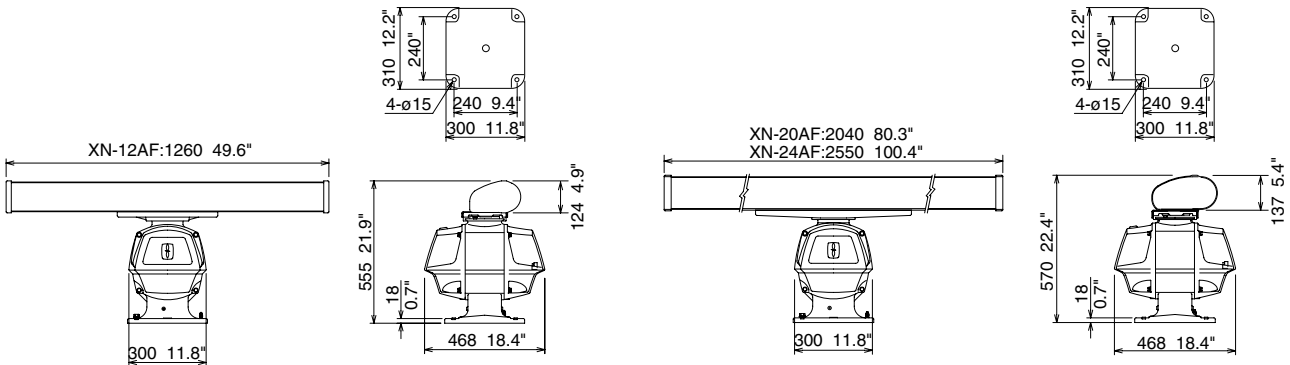

FAR21x7 Radar Dimensional Drawings

Full-keyboard
Control Unit RCU-014

3.7 kg 8.2 lb

Trackball
Control Unit RCU-015

2.4 kg 5.3 lb

Remote
Control Unit RCU-016

2.4 kg 5.3 lb

4 ft Open Antenna

33 kg 73 lb

6.5 ft Open Antenna

39 kg 86 lb

8 ft Open Antenna

42 kg 92.6 lb

10 ft S-band Antenna

135 kg 297.6 lb

12 ft S-band Antenna

142 kg 313.1 lb

Processor Unit RPU-013

10 kg 22 lb