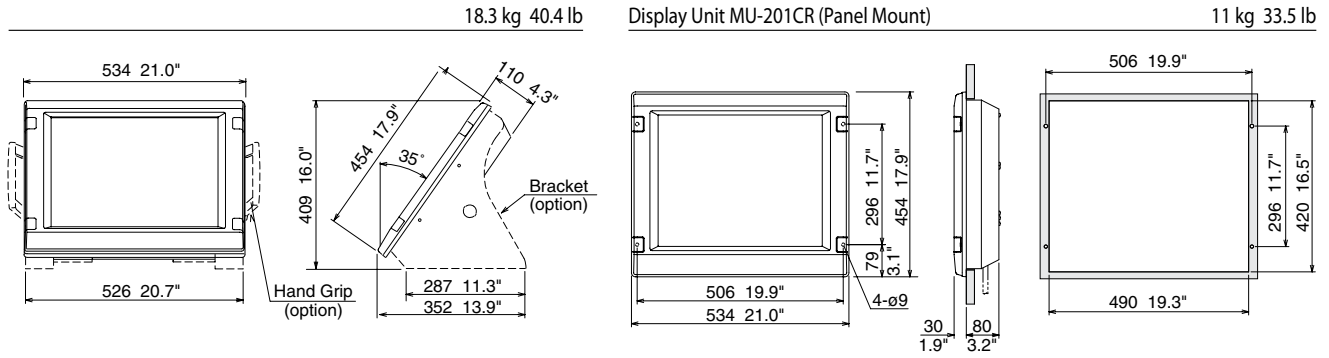

FAR21x7 Radar Dimensional Drawings

Full-keyboard
Control Unit RCU-014

3.7 kg 8.2 lb

Trackball
Control Unit RCU-015

2.4 kg 5.3 lb

Remote
Control Unit RCU-016

2.4 kg 5.3 lb

4 ft Open Antenna

33 kg 73 lb

6.5 ft Open Antenna

39 kg 86 lb

8 ft Open Antenna

42 kg 92.6 lb

10 ft S-band Antenna

135 kg 297.6 lb

12 ft S-band Antenna

142 kg 313.1 lb

Processor Unit RPU-013

10 kg 22 lb