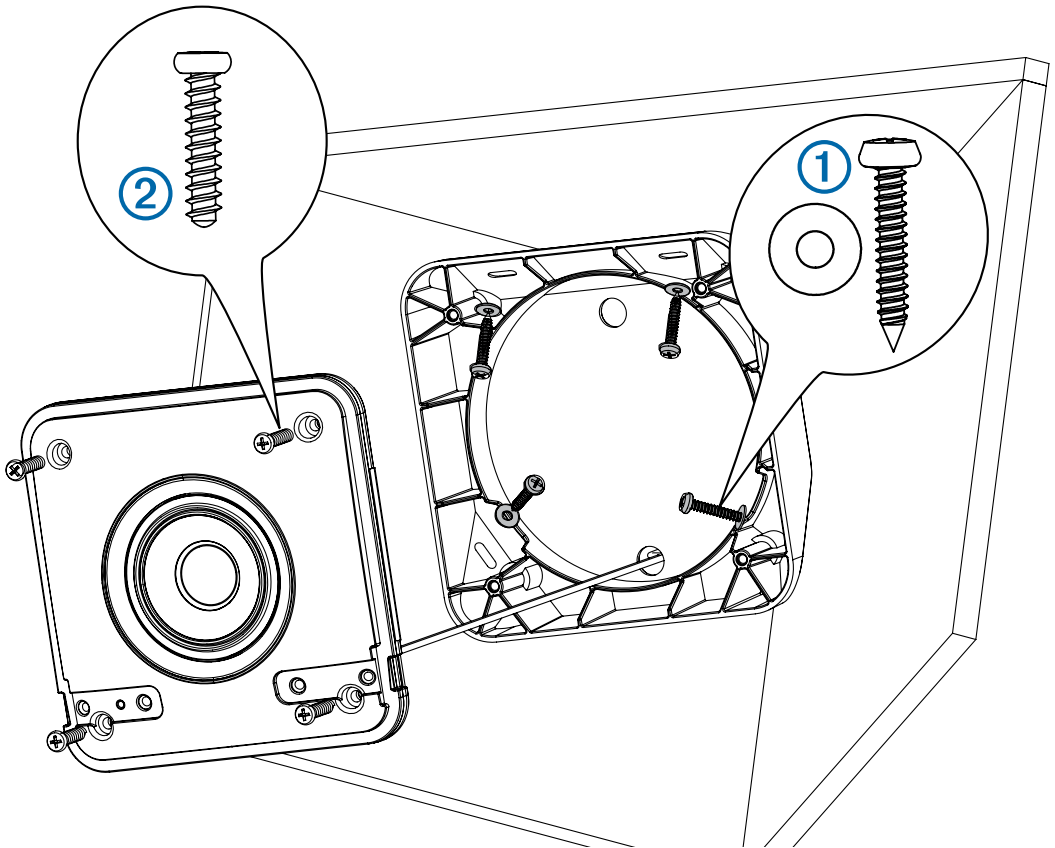

## Shallow Mount Speaker Corner Bracket

①

Use the washers provided with the bracket and the screws provided with the speaker to secure the bracket to the surface.

②

Use the screws provided with the bracket to secure the speaker to the bracket.