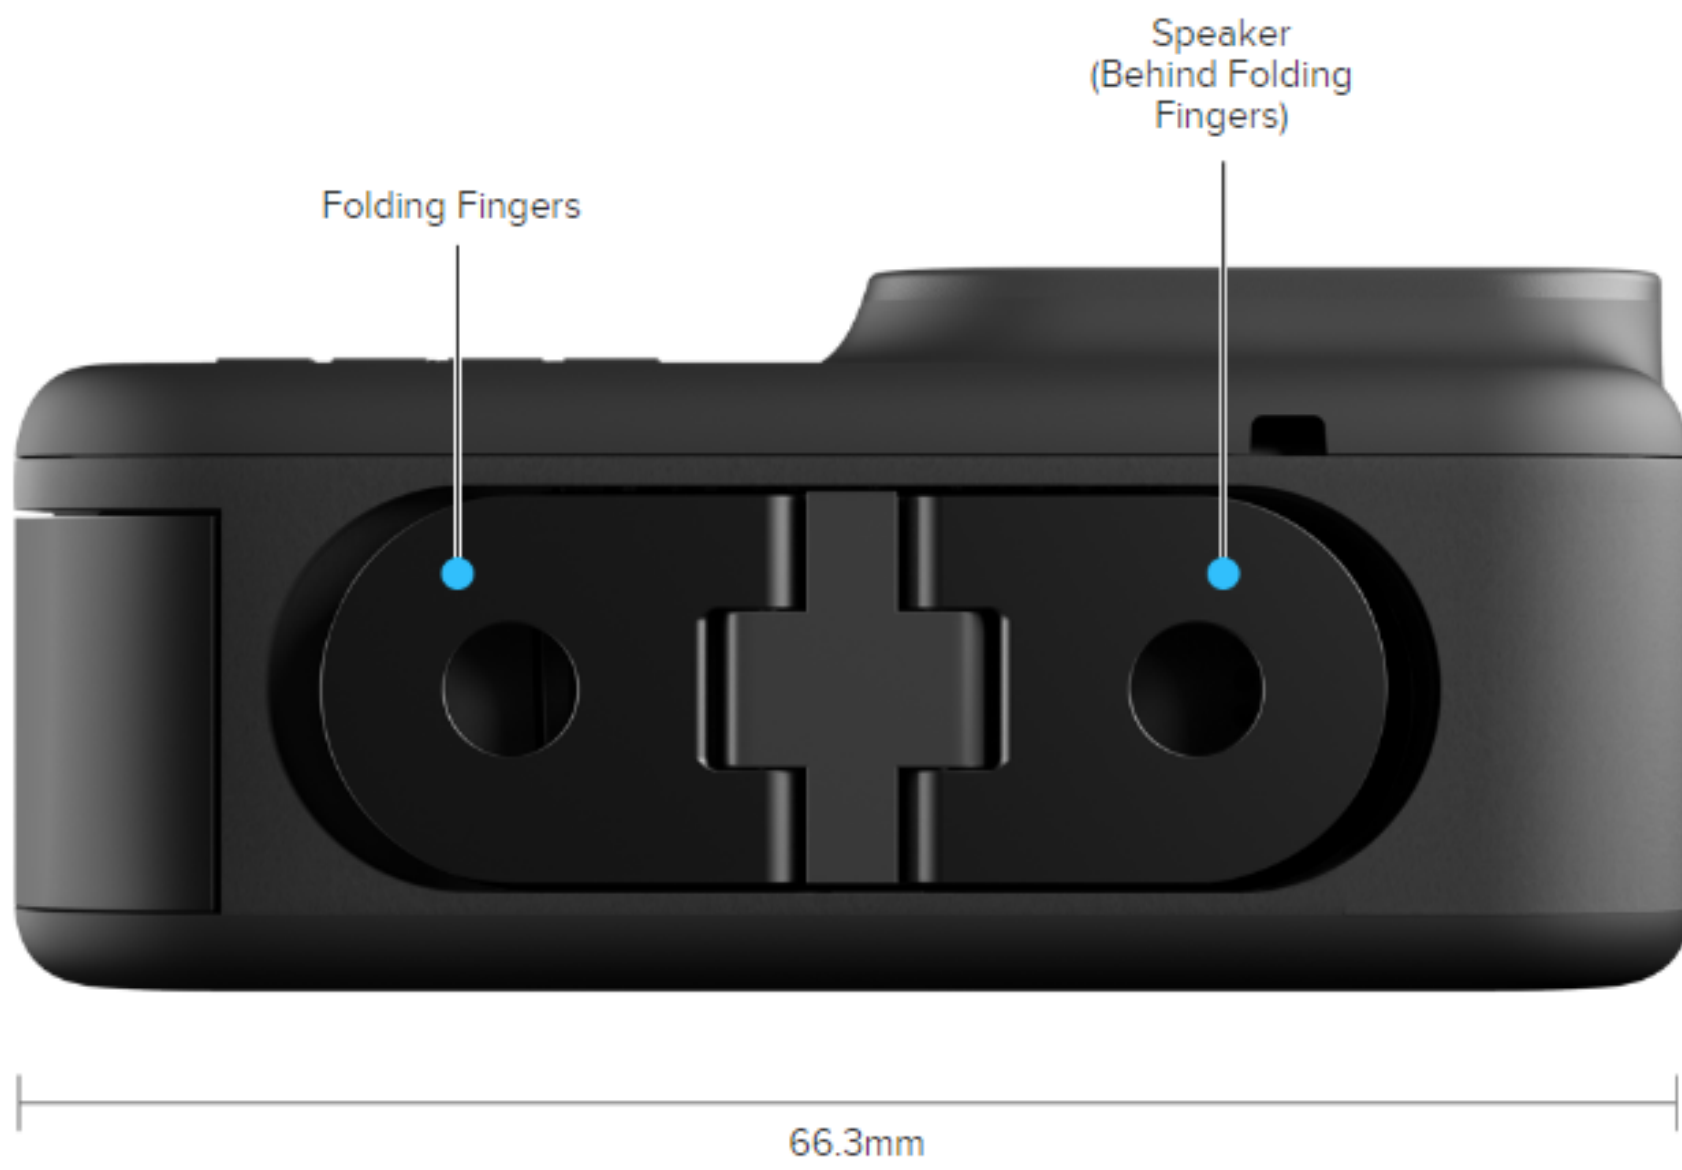

Under the hood.

Top Features

HyperSmooth
2.0 + Boost

TimeWarp 2.0

12MP

4K60
1080p240

Slo-Mo

1080p
Live Streaming

Touch
Screen

33ft (10m)

SuperPhoto +
HDR

Built-In
Mounting

LiveBurst

RAW

Specifications

Camera Features

Key Features

Streamlined Design with Folding Fingers | HERO8 Black Mods Compatibility | HyperSmooth 2.0 Video Stabilization | TimeWarp 2.0 Video | LiveBurst | SuperPhoto + Improved HDR | Night Lapse Video | Digital Lenses (SuperView, Wide, Linear, Narrow) | Live Streaming in 1080p | Voice Control with Wake on Voice | RAW in All Photo Modes | Presets + On-Screen Shortcuts | Intuitive Touch Screen | Touch Zoom | Portrait Orientation | Photo Timer | Short Clips | Rugged + Waterproof to 33ft (10m) | 8x Slo-Mo | 100Mbps Bit Rate | Face, Smile, Blink, + Scene Detection | Horizon Leveling (with the GoPro App) | Exposure Control | GP1 Chip | Protune | Rechargeable Battery (1220mAh Lithium-Ion) | Protective Housing (HERO8 Black) Compatible