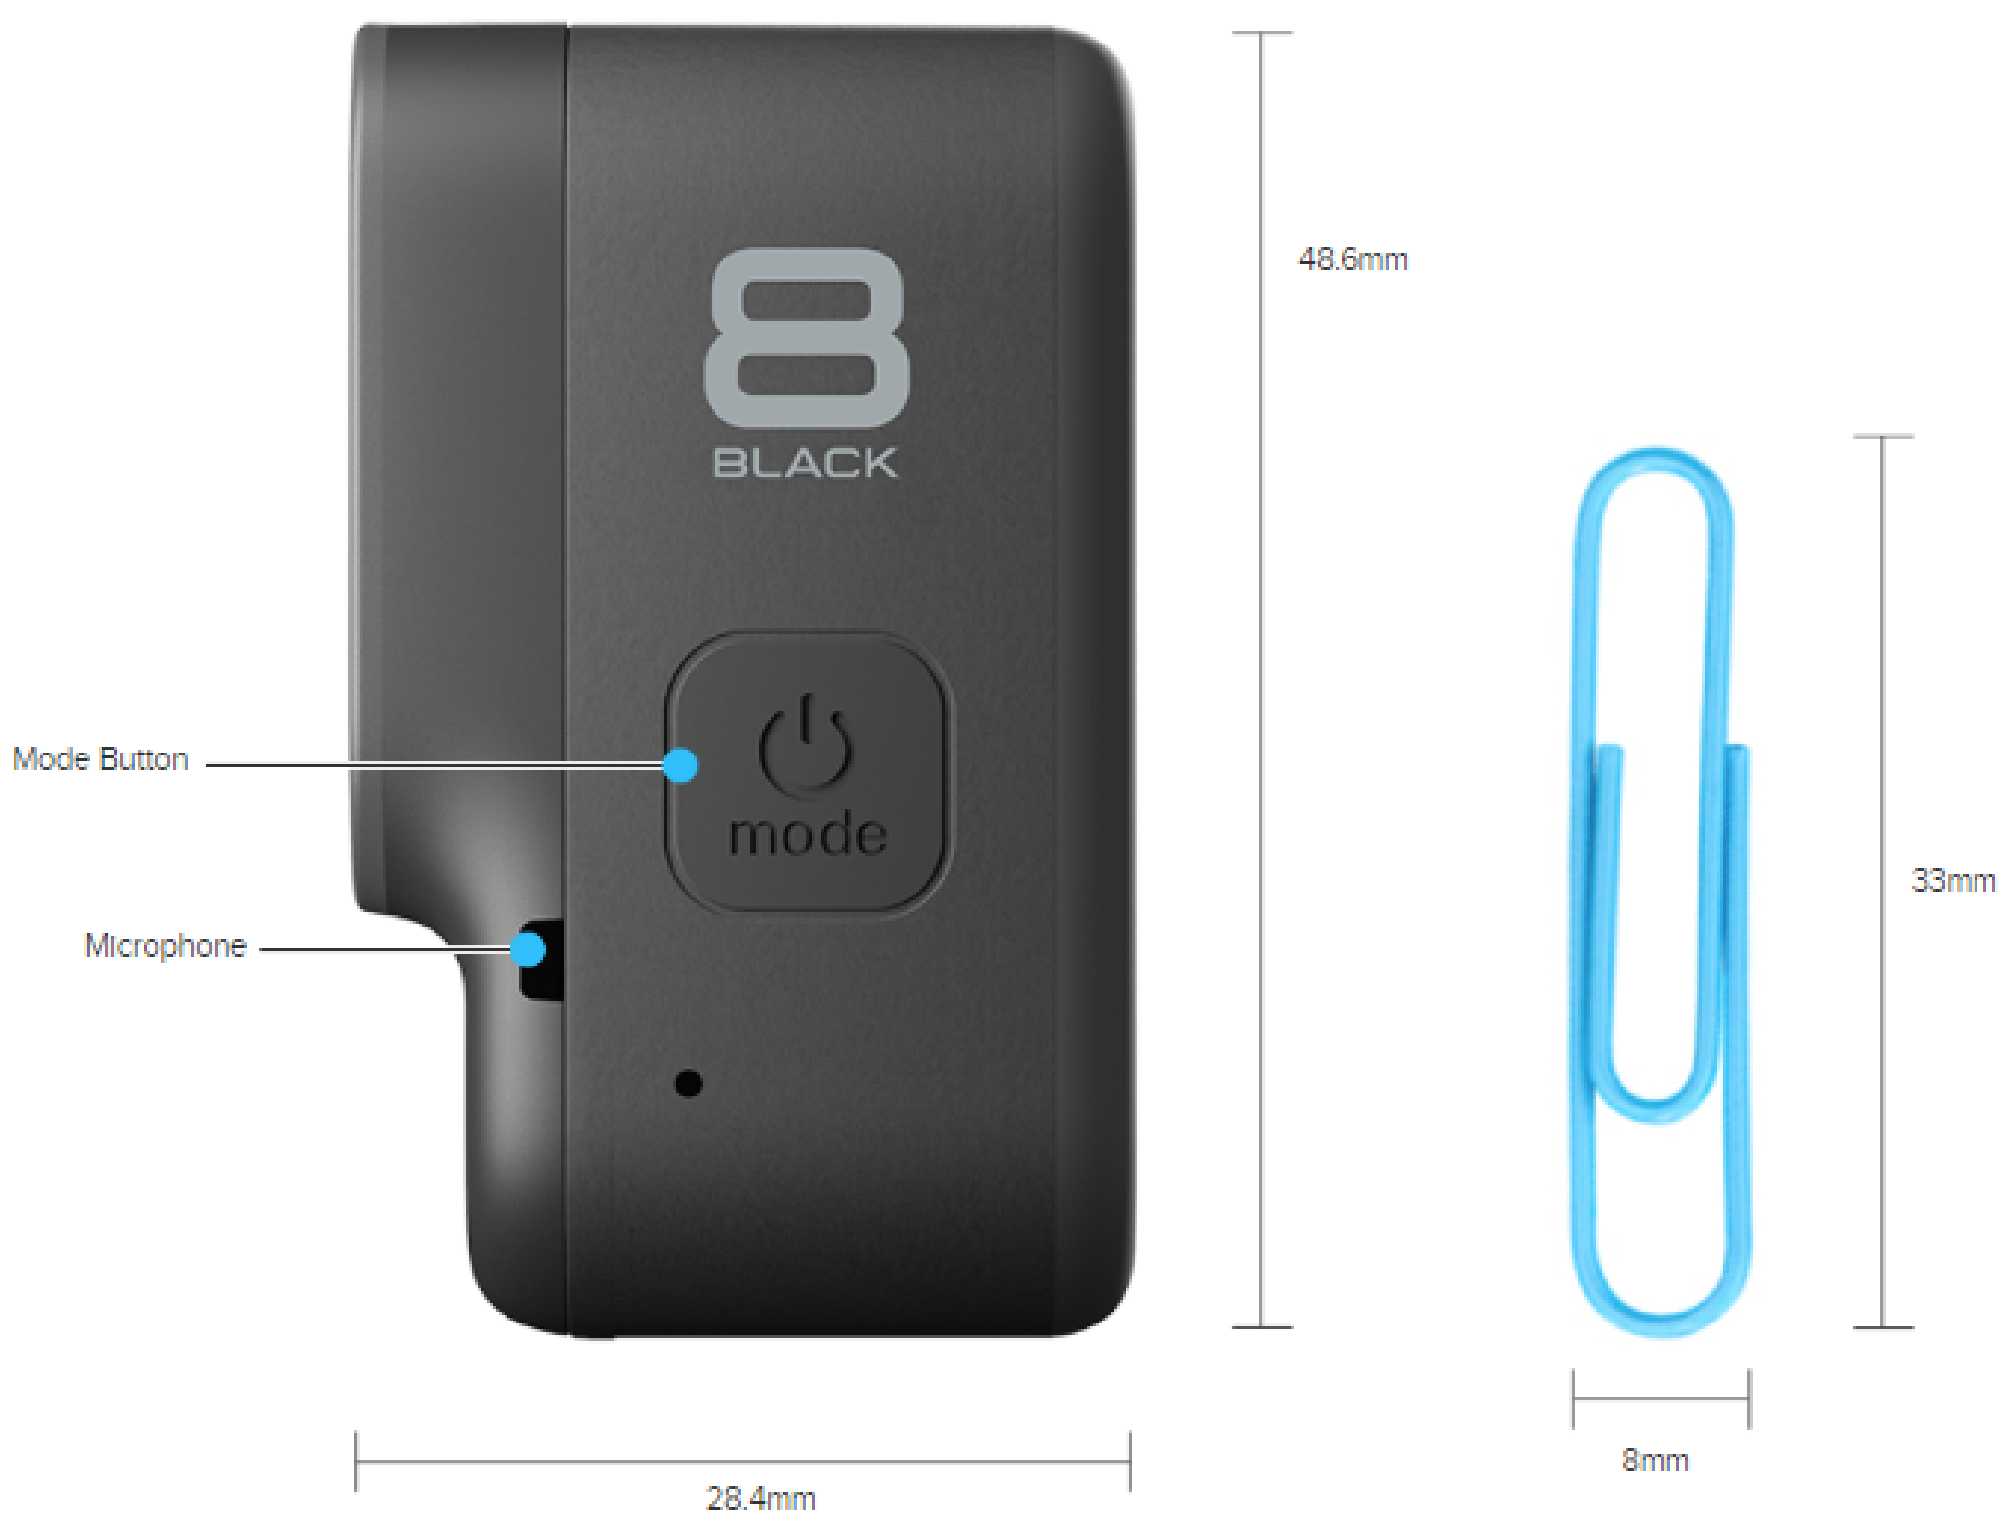

Under the hood.

Top Features

HyperSmooth
2.0 + Boost

TimeWarp 2.0

12MP

4K60
1080p240

Slo-Mo

1080p
Live Streaming

Touch
Screen

33ft (10m)

SuperPhoto +
HDR

Built-In
Mounting

LiveBurst

RAW

Specifications

Camera Features

Key Features

Streamlined Design with Folding Fingers | HERO8 Black Mods Compatibility | HyperSmooth 2.0 Video Stabilization | TimeWarp 2.0 Video | LiveBurst | SuperPhoto + Improved HDR | Night Lapse Video | Digital Lenses (SuperView, Wide, Linear, Narrow) | Live Streaming in 1080p | Voice Control with Wake on Voice | RAW in All Photo Modes | Presets + On-Screen Shortcuts | Intuitive Touch Screen | Touch Zoom | Portrait Orientation | Photo Timer | Short Clips | Rugged + Waterproof to 33ft (10m) | 8x Slo-Mo | 100Mbps Bit Rate | Face, Smile, Blink, + Scene Detection | Horizon Leveling (with the GoPro App) | Exposure Control | GP1 Chip | Protune | Rechargeable Battery (1220mAh Lithium-Ion) | Protective Housing (HERO8 Black) Compatible