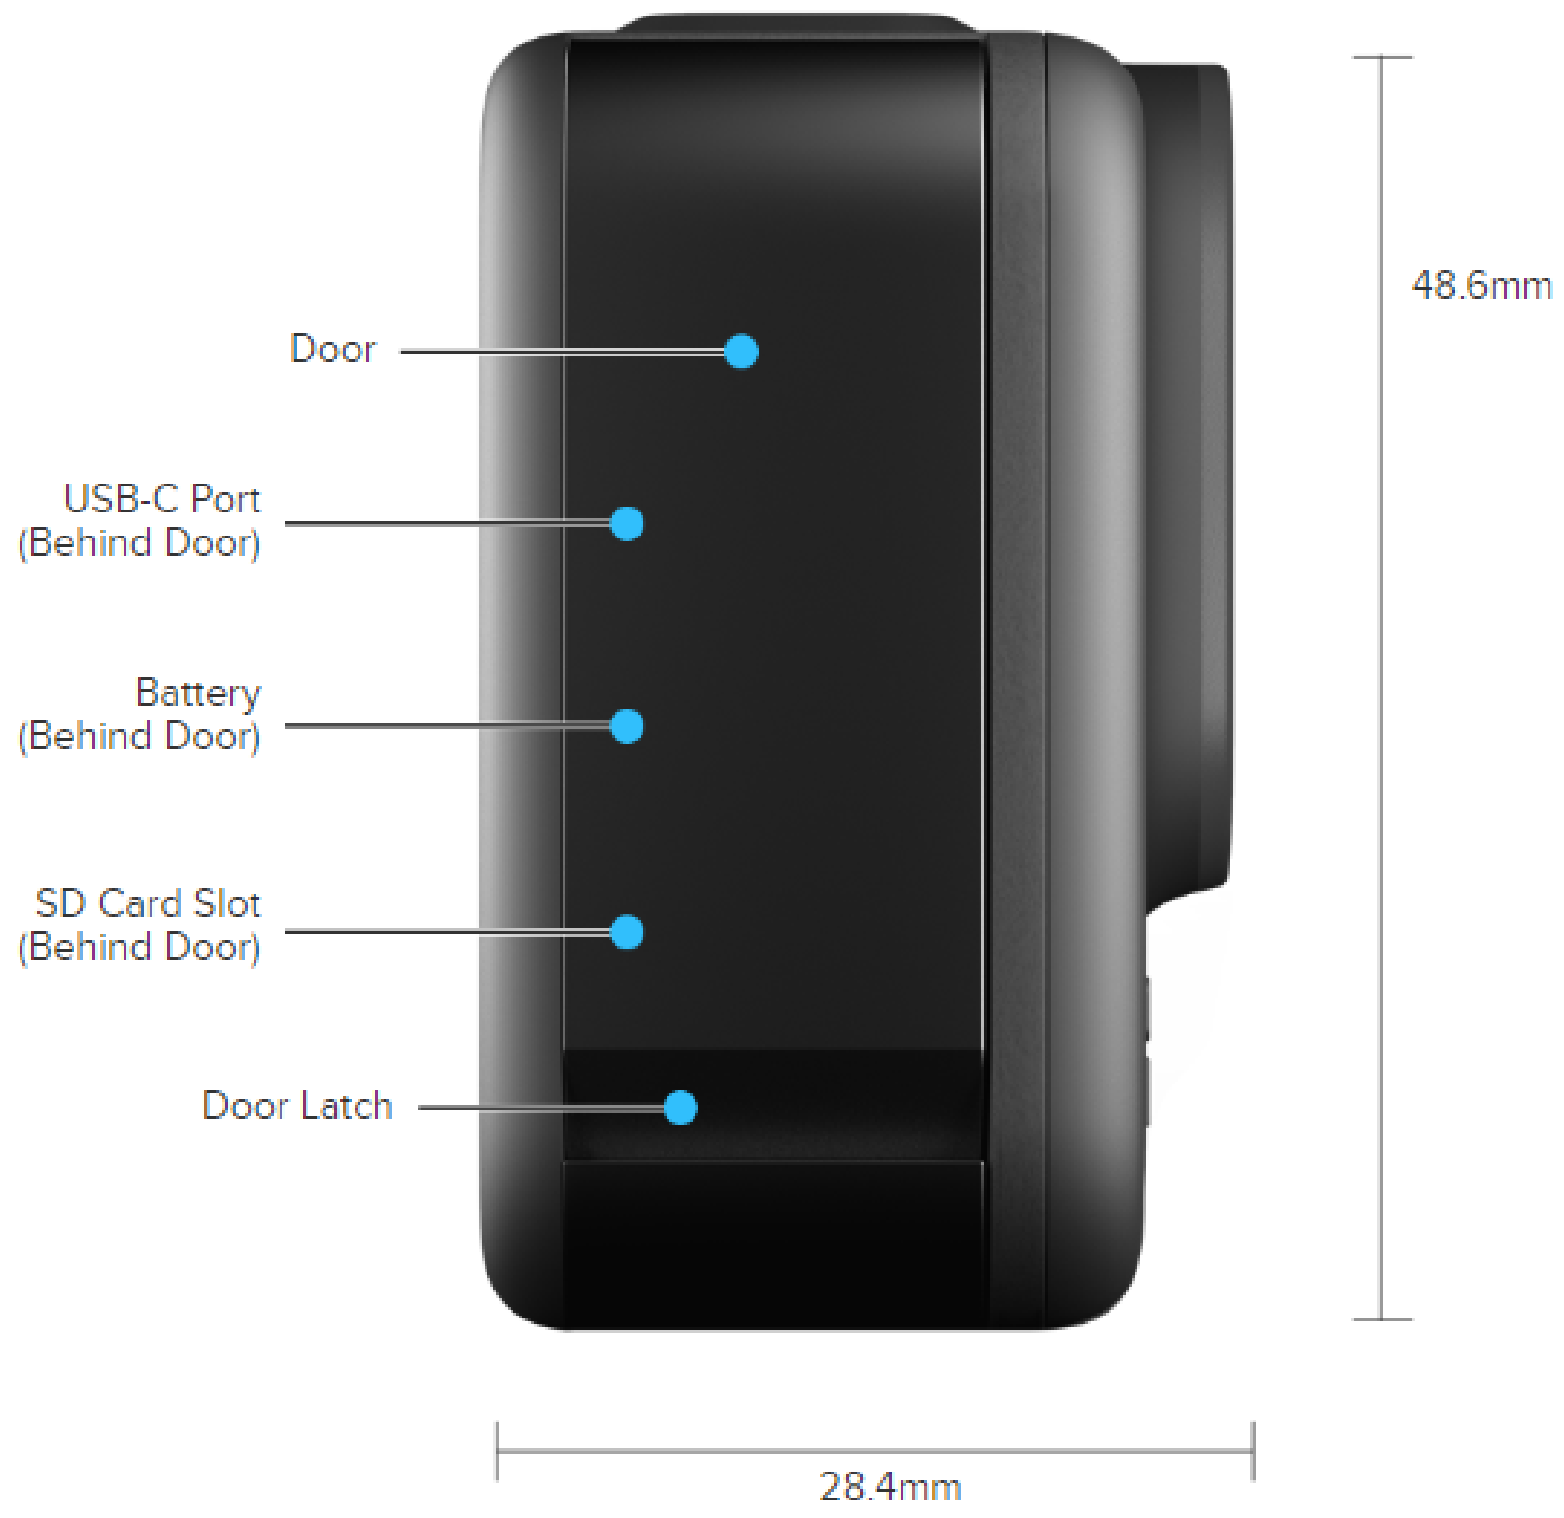

Under the hood.

Top Features

HyperSmooth
2.0 + Boost

TimeWarp 2.0

12MP

4K60
1080p240

Slo-Mo

1080p
Live Streaming

Touch
Screen

33ft (10m)

SuperPhoto +
HDR

Built-In
Mounting

LiveBurst

RAW

Specifications

Camera Features

Key Features

Streamlined Design with Folding Fingers | HERO8 Black Mods Compatibility | HyperSmooth 2.0 Video Stabilization | TimeWarp 2.0 Video | LiveBurst | SuperPhoto + Improved HDR | Night Lapse Video | Digital Lenses (SuperView, Wide, Linear, Narrow) | Live Streaming in 1080p | Voice Control with Wake on Voice | RAW in All Photo Modes | Presets + On-Screen Shortcuts | Intuitive Touch Screen | Touch Zoom | Portrait Orientation | Photo Timer | Short Clips | Rugged + Waterproof to 33ft (10m) | 8x Slo-Mo | 100Mbps Bit Rate | Face, Smile, Blink, + Scene Detection | Horizon Leveling (with the GoPro App) | Exposure Control | GP1 Chip | Protune | Rechargeable Battery (1220mAh Lithium-Ion) | Protective Housing (HERO8 Black) Compatible