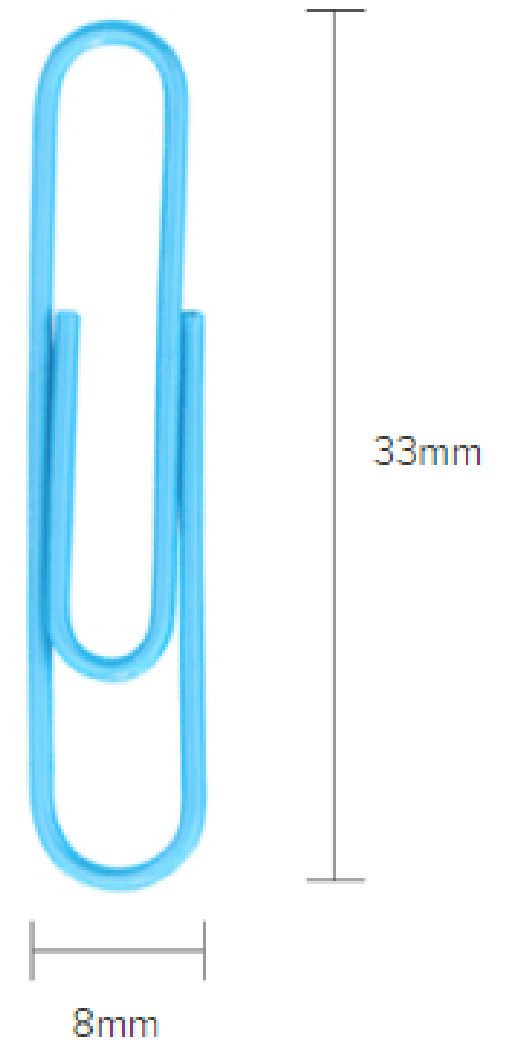

Under the hood.

Top Features

HyperSmooth
2.0 + Boost

TimeWarp 2.0

12MP

4K60
1080p240

Slo-Mo

1080p
Live Streaming

Touch
Screen

33ft (10m)

SuperPhoto +
HDR

Built-In
Mounting

LiveBurst

RAW

Specifications

Camera Features