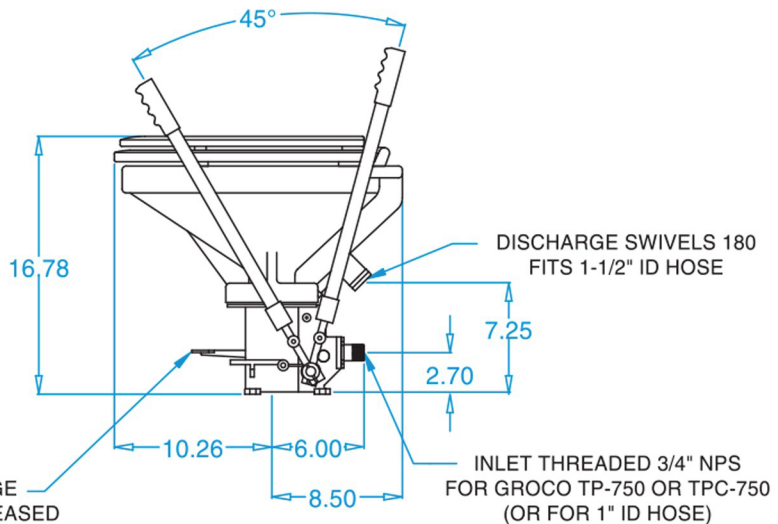

MOUNT PATTERN, FRONT

FOOTPEDAL CONTROLS WATER USAGE  
SHUTS OFF WATER INLET WHEN RELEASED

Looking for dependable boat faucets and showers? Rely on Groco for quality and long-lasting products.