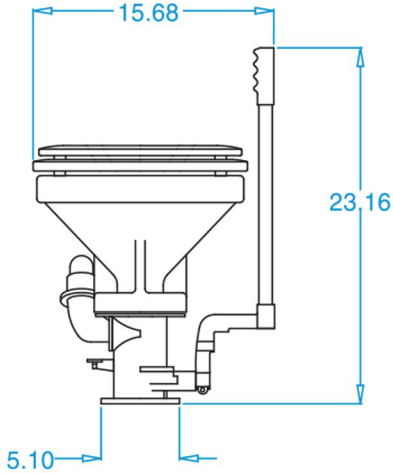

MOUNT PATTERN, FRONT

FOOTPEDAL CONTROLS WATER USAGE  
SHUTS OFF WATER INLET WHEN RELEASED

Looking for dependable boat faucets and showers? Rely on Groco for quality and long-lasting products.