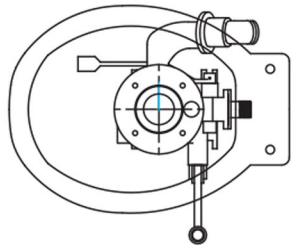

MOUNT PATTERN, FRONT

FOOTPEDAL CONTROLS WATER USAGE  
SHUTS OFF WATER INLET WHEN RELEASED

Looking for dependable boat faucets and showers? Rely on Groco for quality and long-lasting products.