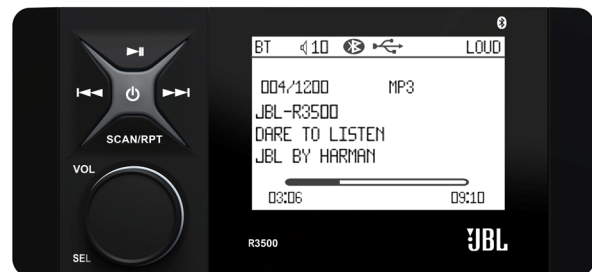

WAKE Series Dust Cover

Compatible with the INF-R3000 and the JBL-R3500 marine source units, this stereo dust cover adds additional protection for your marine source unit. After a long day on the water, your stereo continues to see harsh elements such as the scorching sun, dust and grime, and rain showers. This silicone grey rubber cover gives your stereo added protection from those elements and thus an inexpensive added protective measure.

Above. INF-R3000

Above. JBL-R3500