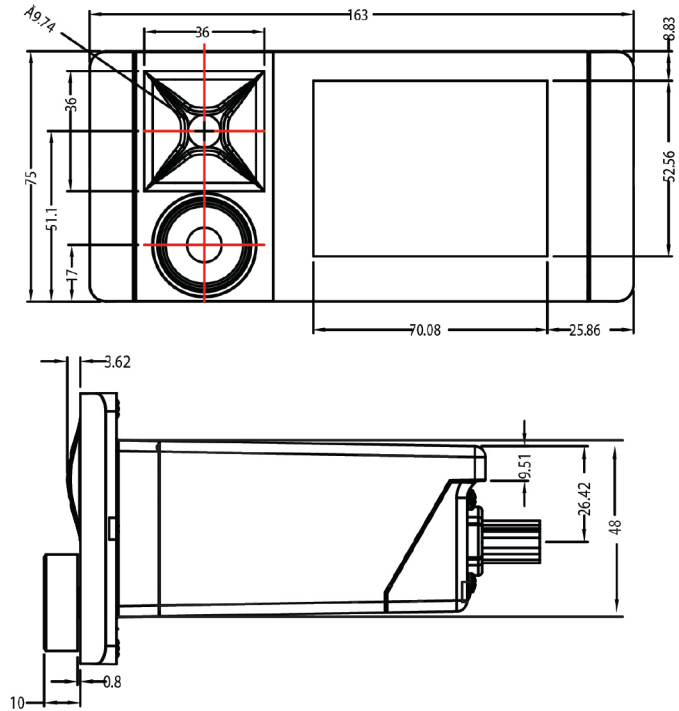

Infinity=Ready for Adventure

Infinity marine source units are ready to accompany you on life's great adventures, whether it's on your UTV, boat, golf cart, hot tub, or motorcycle.

Figures. Dimensions of **WAKE**
R3000