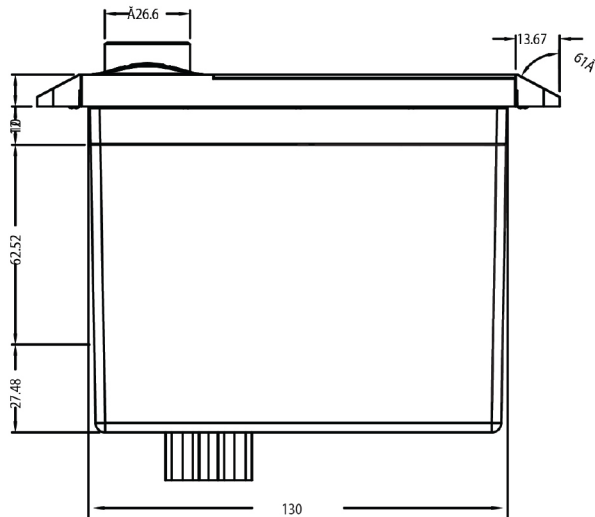

Infinity=Ready for Adventure

Infinity marine source units are ready to accompany you on life's great adventures, whether it's on your UTV, boat, golf cart, hot tub, or motorcycle.

Figures. Dimensions of **WAKE**
R3000