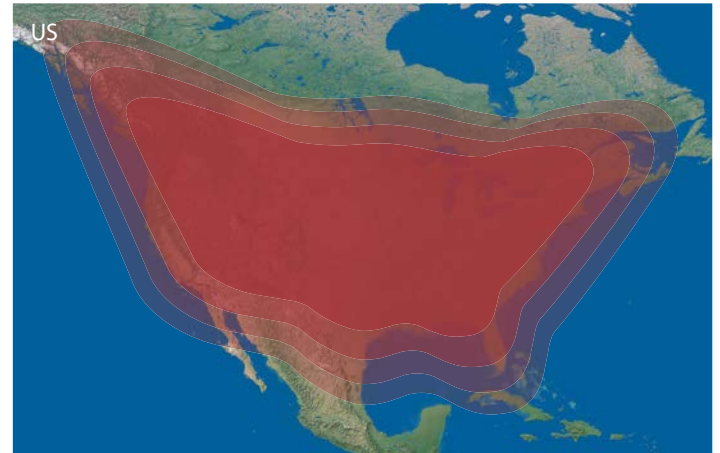

Tune in your favorite HDTV channels

Intellian's i5 receives HD channels from any Ku- band TV service. Enjoy HD programming whether cruising in the US, Mexico or the Caribbean.

i5 Maximized Performance in a Compact Design Marine Satellite TV Antenna System

Coverage Map

— Dish & DirecTV — DirecTV Latin America

Note: The coverage maps are intended for information purposes only. The actual coverage and minimum EIRP level can be variable upon weather conditions. Intellian makes no warranties as to the coverage area in this document and the information can be changed without notice.