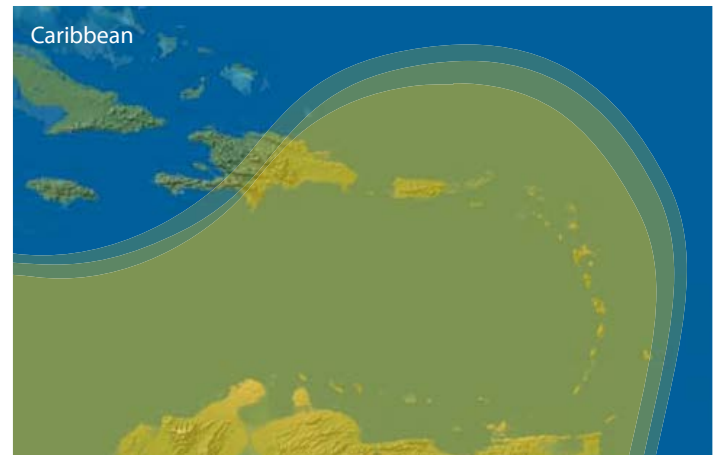

i5 Maximized Performance in a Compact Design Marine Satellite TV Antenna System

Technical Specifications

Physical	
Radome Height	62.7cm / 24.7"
Radome Diameter	61cm / 24"
Reflector Diameter	53.5cm / 21"
Weight	17.3kg / 38lbs
Environmental	
Operating Temp. Range	-25°C to +55°C / -13°F to +131°F
Storage Temp. Range	-40°C to +80°C / -40°F to +176°F
Water Ingress	IPX6
Approvals	CE / FCC
Warranty	3 year parts and 2 year labor
Performance	
Reception Frequency	Ku-band (10.7~12.75GHz)
Polarization	RHCP / LHCP
Minimum EIRP	47dBW
Azimuth Range	680°
Elevation Range	0° to +90°
Ship's Motion	Roll ±25°, Pitch ±15°
Roll & Pitch Response Rate	50° / sec
Turning Rate	50° / sec
RF Output	Dual Output
Antenna Control Unit	
Dimensions (WxDxH)	17.8cm x 21.7cm x 5.4cm / 7" x 8.5" x 2.1"
Weight	1.2kg / 2.6lbs
Display	2 line 20 character VFD module
GPS Interface	Built-in (NMEA 0183 GPS)
Power Requirement	9.0~30.0V DC
Power Consumption	Typ. 30W, Max. 50W

Coverage Map