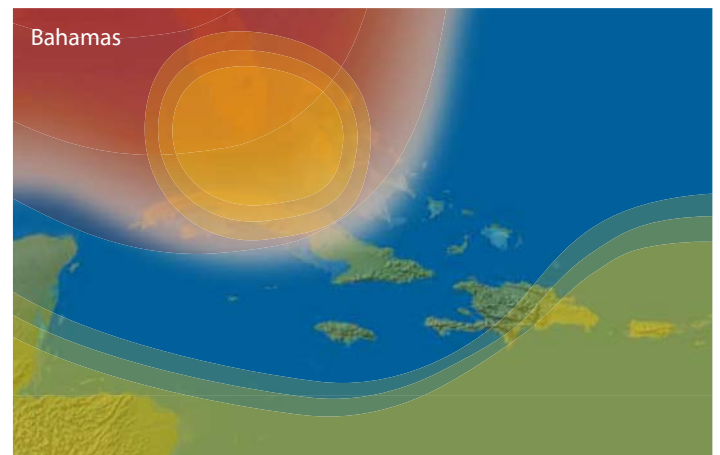

i5 Maximized Performance in a Compact Design Marine Satellite TV Antenna System

Technical Specifications

Physical	
Radome Height	62.7cm / 24.7"
Radome Diameter	61cm / 24"
Reflector Diameter	53.5cm / 21"
Weight	17.3kg / 38lbs
Environmental	
Operating Temp. Range	-25°C to +55°C / -13°F to +131°F
Storage Temp. Range	-40°C to +80°C / -40°F to +176°F
Water Ingress	IPX6
Approvals	CE / FCC
Warranty	3 year parts and 2 year labor
Performance	
Reception Frequency	Ku-band (10.7~12.75GHz)
Polarization	RHCP / LHCP
Minimum EIRP	47dBW
Azimuth Range	680°
Elevation Range	0° to +90°
Ship's Motion	Roll ±25°, Pitch ±15°
Roll & Pitch Response Rate	50° / sec
Turning Rate	50° / sec
RF Output	Dual Output
Antenna Control Unit	
Dimensions (WxDxH)	17.8cm x 21.7cm x 5.4cm / 7" x 8.5" x 2.1"
Weight	1.2kg / 2.6lbs
Display	2 line 20 character VFD module
GPS Interface	Built-in (NMEA 0183 GPS)
Power Requirement	9.0~30.0V DC
Power Consumption	Typ. 30W, Max. 50W

Coverage Map