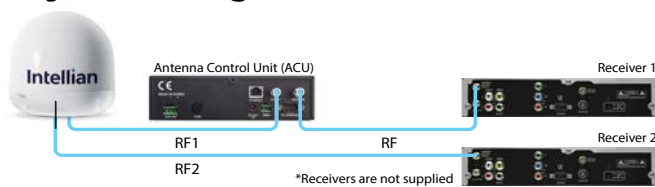

System Diagram