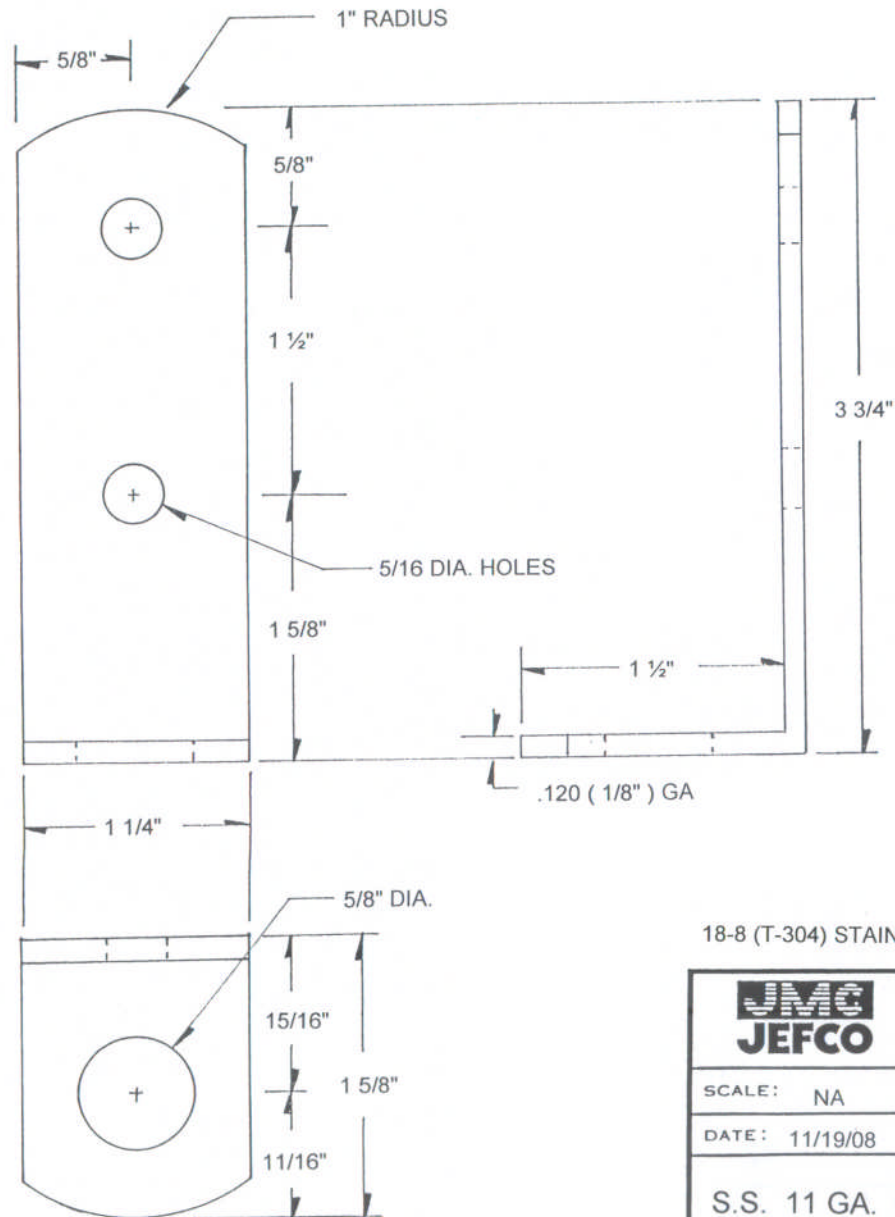

5/8" DIA. ROD 24" LENGTH

18-8 (T-304) STAINLESS STEEL

**JMC**  
**JEFCO**

**JEFCO MANUFACTURING, INC.**

SCALE: NA

APPROVED BY:

DRAWN BY SPK

DATE: 1/1/2000

REVISED

S.S. CANE BOLT

CB-24

DRAWING NUMBER

10879

18-8 (T-304) STAINLESS STEEL

JEFCO MANUFACTURING, INC.

SCALE: NA

APPROVED BY:

DRAWN BY SPK

DATE: 11/19/08

REVISED

S.S. 11 GA. SLIDE BOLT GUIDE

S.S. GUIDE 5/8"

DRAWING NUMBER

11518

18-8 (T-304) STAINLESS STEEL

**JEFECO MANUFACTURING, INC.**

SCALE: NA

APPROVED BY:

DRAWN BY SPK

DATE: 11/19/08

REVISED

S.S. 11 GA. CANE BOLT HOOK