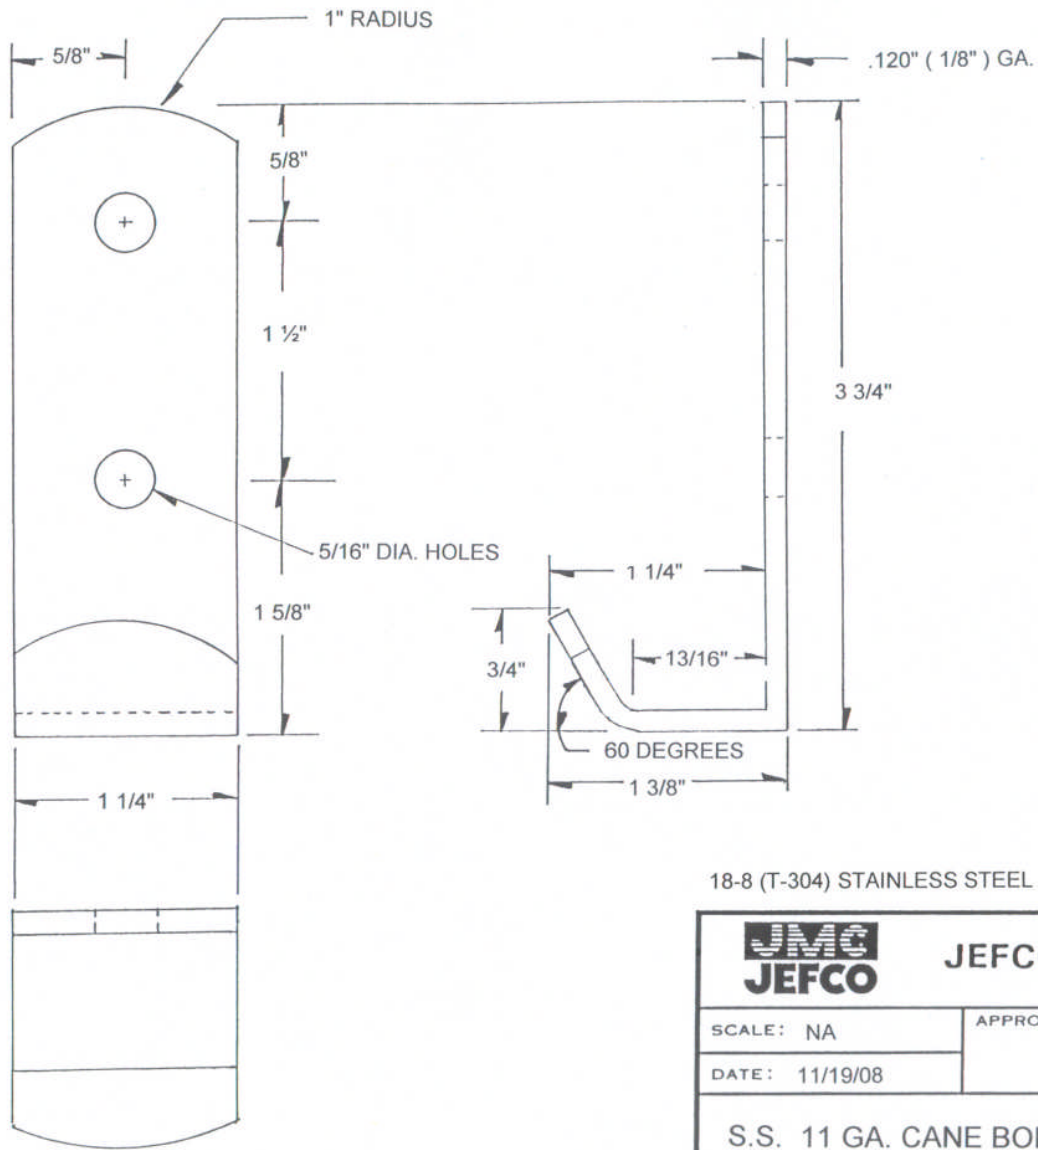

5/8" DIA. ROD 24" LENGTH

18-8 (T-304) STAINLESS STEEL

**JMC**  
**JEFCO**

**JEFCO MANUFACTURING, INC.**

SCALE: NA

APPROVED BY:

DRAWN BY SPK

DATE: 1/1/2000

REVISED

S.S. CANE BOLT

CB-24

DRAWING NUMBER

10879

18-8 (T-304) STAINLESS STEEL

JEFCO MANUFACTURING, INC.

SCALE: NA

APPROVED BY:

DRAWN BY SPK

DATE: 11/19/08

REVISED

S.S. 11 GA. SLIDE BOLT GUIDE

S.S. GUIDE 5/8"

DRAWING NUMBER

11518

18-8 (T-304) STAINLESS STEEL

**JEFECO MANUFACTURING, INC.**

SCALE: NA

APPROVED BY:

DRAWN BY SPK

DATE: 11/19/08

REVISED

S.S. 11 GA. CANE BOLT HOOK