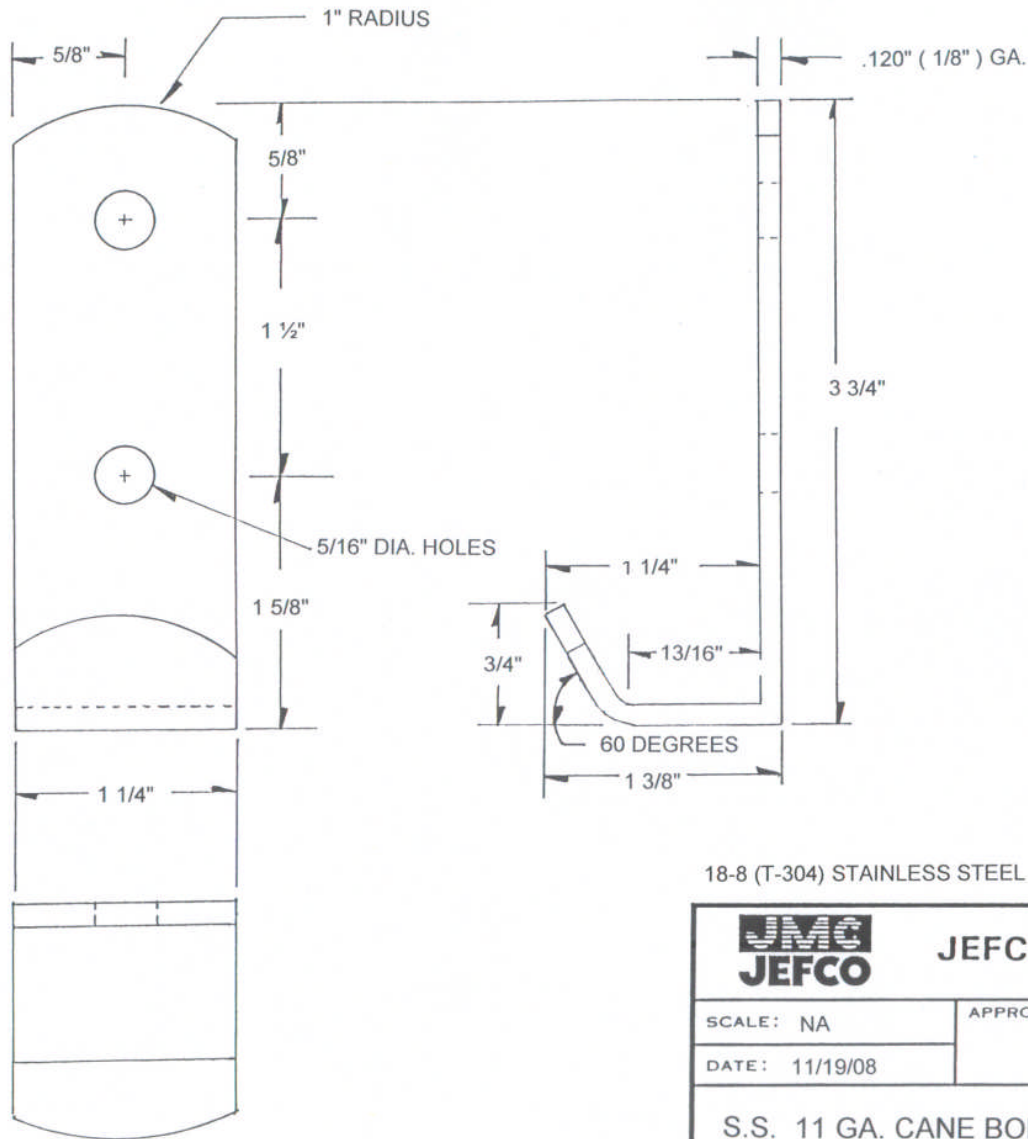

S.S. 1/2" CANE BOLT

CB-24-1/2

DRAWING NUMBER

11883

18-8 (T-304) STAINLESS STEEL

JEFCO MANUFACTURING, INC.

SCALE: NA

APPROVED BY:

DRAWN BY SPK

DATE: 11/19/08

REVISED

S.S. 11 GA. CANE BOLT GUIDE

S.S. GUIDE 1/2"

DRAWING NUMBER

11518-1/2

18-8 (T-304) STAINLESS STEEL

JEFKO MANUFACTURING, INC.

SCALE: NA	APPROVED BY:	DRAWN BY SPK
DATE: 11/19/08		REVISED
S.S. 11 GA. CANE BOLT HOOK		
S.S. HOOK		DRAWING NUMBER 11519

[View other boat cabin and galley hardware made by Jefco Manufacturing on our website.](#)