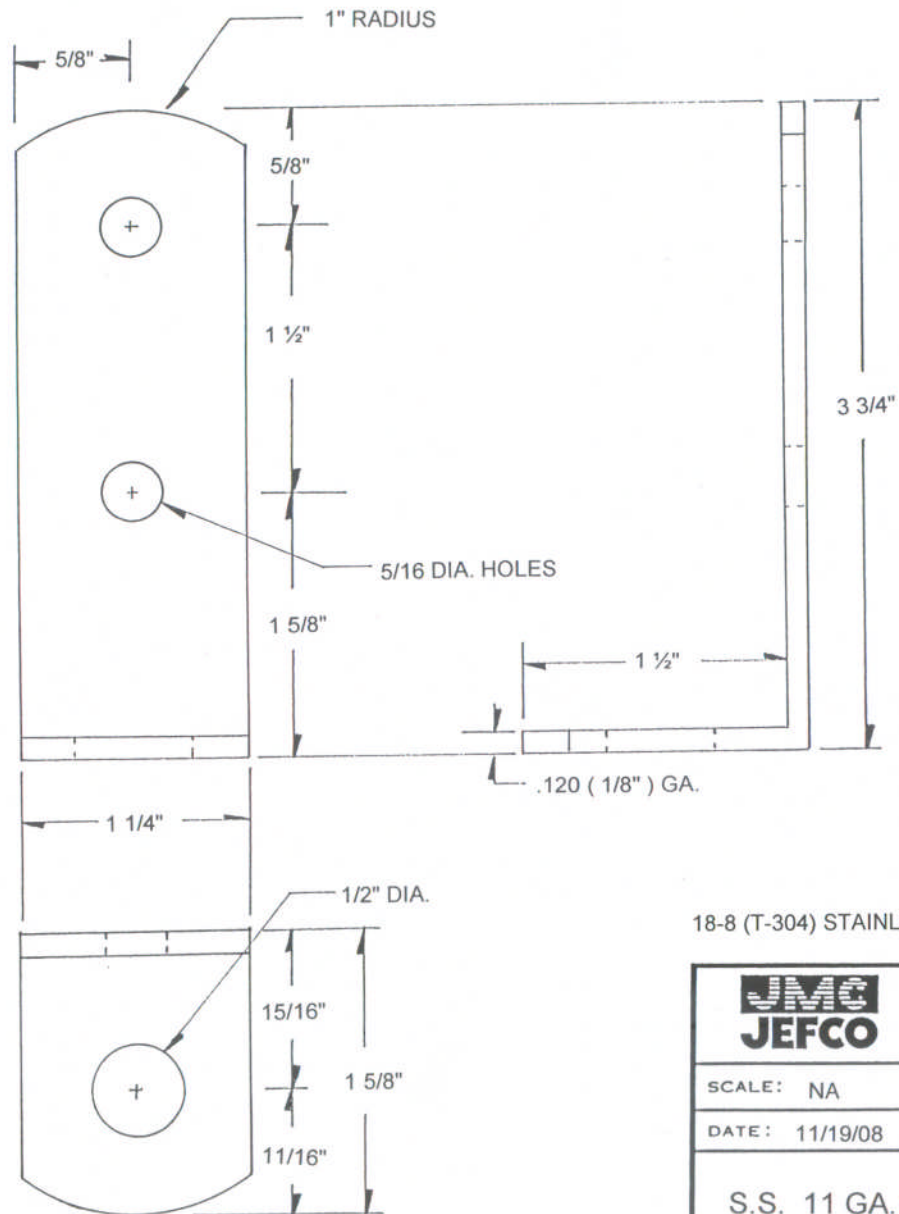

18-8 (T-304) STAINLESS STEEL

JMC
JEFCO

JEFCO MANUFACTURING, INC.

SCALE: NA

APPROVED BY:

DRAWN BY SPK

DATE: 11/19/08

REVISED

S.S. 1/2" CANE BOLT

CB-24-1/2

DRAWING NUMBER

11883

18-8 (T-304) STAINLESS STEEL

JEFCO MANUFACTURING, INC.

SCALE: NA

APPROVED BY:

DRAWN BY SPK

DATE: 11/19/08

REVISED

S.S. 11 GA. CANE BOLT GUIDE

S.S. GUIDE 1/2"

DRAWING NUMBER

11518-1/2

18-8 (T-304) STAINLESS STEEL