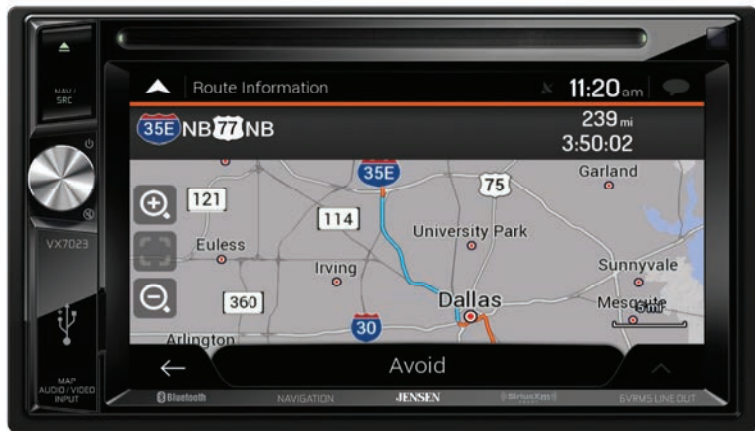

NEW VX7023
2DIN 6.2" TFT MULTIMEDIA RECEIVER W/ BUILT-IN NAVIGATION

- Built-In Navigation (iGo Primo) w/ USA Map Data
- Built-In Bluetooth® with External Microphone (HFP/A2DP/AVRCP) and Phonebook / Call History
- Screen Mirroring Technology – Apple (mirroring)/ Android (mirroring + control)
- SiriusXM Ready™
- Made for iPhone® - Direct USB control
- Pandora® (Apple / Android Devices)
- Front Panel USB (2.1A) / 3.5mm AV Input
- Rear USB, charger only 1Amp
- RGB Front Panel Illumination
- Back-Up Camera Input
- 10 Band EQ
- AM/FM RDS tuner
- 160 Watts Max Power (40 x 4)
- Steering wheel control (SWC) input
- Remote Control
- 3 Pairs 6VRMS RCA Line Output (F/R/S)

VX7021
2DIN 6.2" TFT MULTIMEDIA RECEIVER W/ BUILT-IN NAVIGATION

- Built-In Navigation (iGo Primo Next Gen) w/ USA Map Data and TTS (Text to Speech)
- Built-In Bluetooth® with External Microphone (HFP/A2DP/AVRCP) and Phonebook / Call History
- SiriusXM Ready™
- Made for iPhone® - Direct USB control
- Pandora® (Apple / Android Devices)
- RGB Front Panel Illumination
- Front Panel USB (2.1A) / 3.5mm AV Input
- Back-Up Camera Input
- 10 Band EQ
- AM/FM RDS tuner
- 160 Watts Max Power (40 x 4)
- Steering wheel control (SWC) input
- Remote Control
- 3 Pairs 6VRMS RCA Line Output (F/R/S)