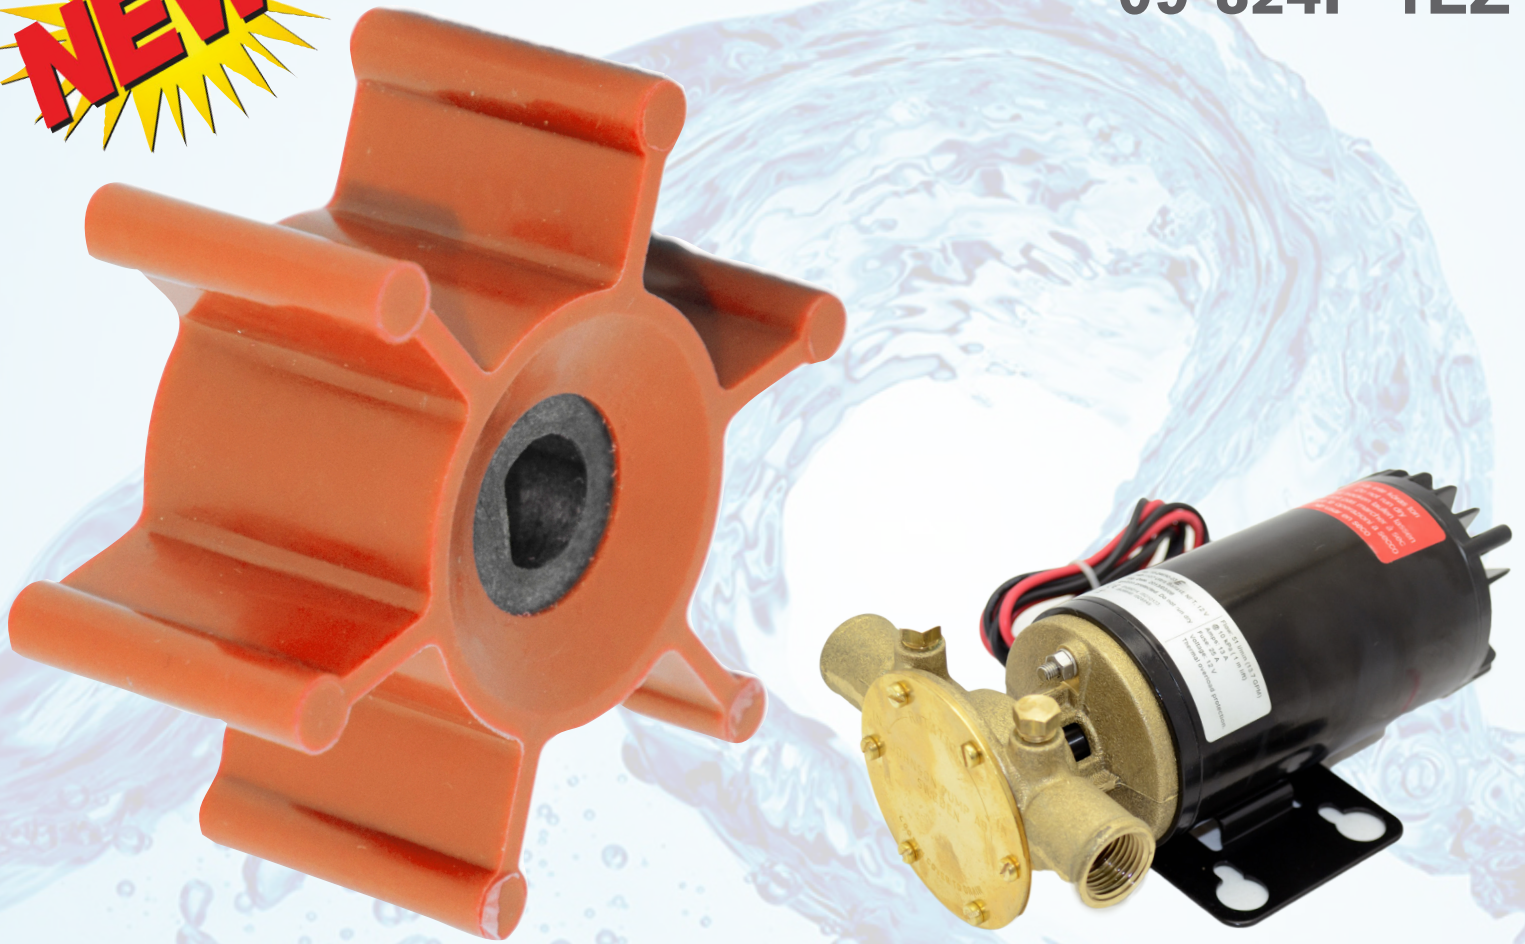

EZ REV Impeller

NEW!

**Order No.
09-824P-1EZ**

- Designed Specifically For Ski/Wakeboard Ballast Pumps
- EZ Reverse Design
- Run Dry Capable
- Replaces Jabsco 6303-007-P “Green Impeller”
- Fits Johnson Ultra Ballast Pump P/N 10-24690-03