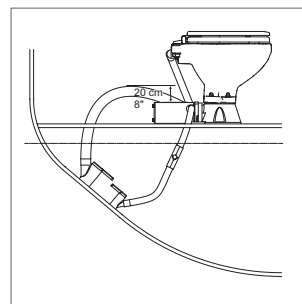

### More space

50 mm smaller than the compact model

### Features & Benefits

- Smallest and lightest in our AquaT marine toilet range
- Reversible pump mounting on manual model, left to right
- Soft close plastic seat on white vitreous porcelain
- All corrosion resistant and easy to maintain
- Available in two versions, manual and electric (12V)
- Clean lines - attractive design
- Hygienic, easy-to-clean
- Low water consumption. 2,5 l/flush
- Versatile plumbing connection options
- Designed for virtually any onboard mounting position
- Built-in check valve
- May be installed above or below the waterline
- Suitable for OEM or replacement installation
- Corrosion resistant materials throughout
- Long Service life
- Complies with ISO 8846, ignition protection and EN 55014 EMC

Toilet mounted below the waterline and discharging overboard.

Toilet mounted above the waterline and discharging overboard.

Dimensions

AquaT MANUAL - TOILET

Part. nr.	Description	Net weight		A	B	C	D	E	F	mm/ inch
										mm
80-47625-01	AquaT Toilet Manual Super Compact	8,5	kg	340	605	300	400	215	460	mm
		19	lbs	13,39	23,82	11,81	15,75	8,46	18,11	inch

AquaT STANDARD ELECTRIC - TOILET

Part No.	Description	Net weight		A	B	C	D	E	mm/ inch
									mm
80-47626-01	AquaT Standard Electric Super Compact, 12V	9,2	kg	340	635	330	450	215	mm
		20	lbs	13,39	25,00	12,99	17,72	8,46	inch