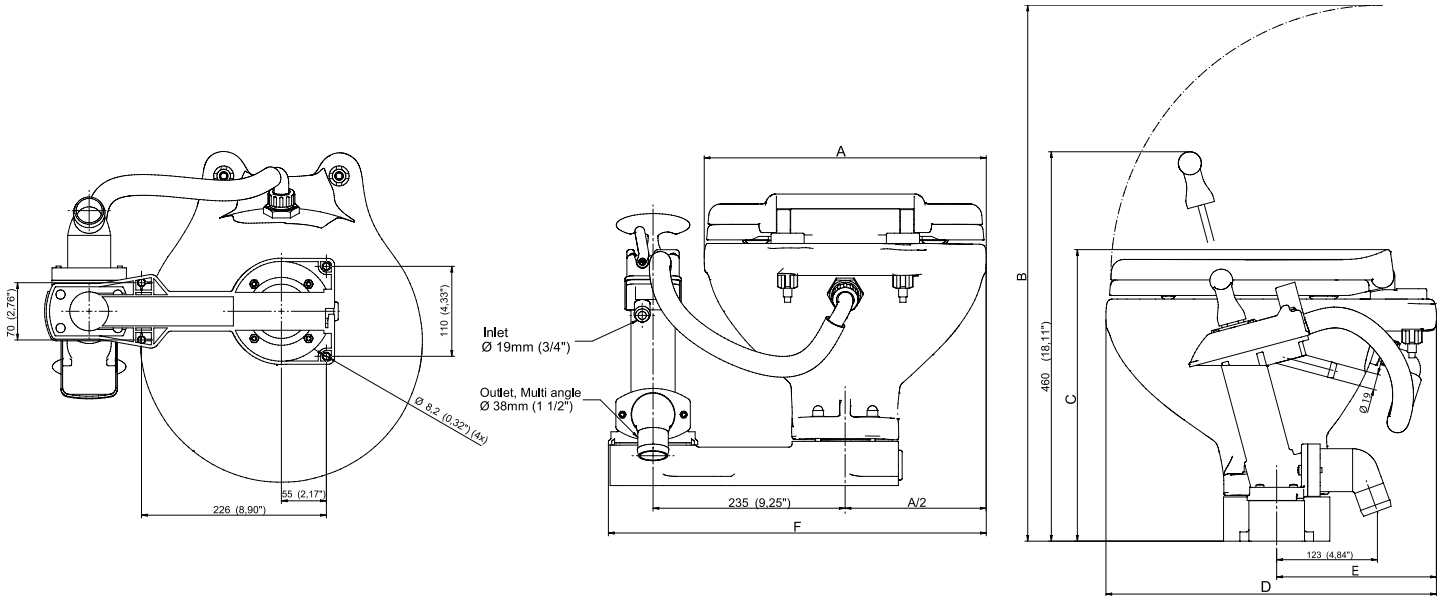

### Features & Benefits

- Smallest and lightest in our AquaT marine toilet range
- Reversible pump mounting on manual model, left to right
- Soft close plastic seat on white vitreous porcelain
- All corrosion resistant and easy to maintain
- Available in two versions, manual and electric (12V)
- Clean lines - attractive design
- Hygienic, easy-to-clean
- Low water consumption. 2,5 l/flush
- Versatile plumbing connection options
- Designed for virtually any onboard mounting position
- Built-in check valve
- May be installed above or below the waterline
- Suitable for OEM or replacement installation
- Corrosion resistant materials throughout
- Long Service life
- Complies with ISO 8846, ignition protection and EN 55014 EMC

Toilet mounted below the waterline and discharging overboard.

Toilet mounted above the waterline and discharging overboard.

Dimensions

AquaT MANUAL - TOILET

Part. nr.	Description	Net weight		A	B	C	D	E	F	mm/ inch
										mm
80-47625-01	AquaT Toilet Manual Super Compact	8,5	kg	340	605	300	400	215	460	mm
		19	lbs	13,39	23,82	11,81	15,75	8,46	18,11	inch

AquaT STANDARD ELECTRIC - TOILET

Part No.	Description	Net weight		A	B	C	D	E	mm/ inch
									mm
80-47626-01	AquaT Standard Electric Super Compact, 12V	9,2	kg	340	635	330	450	215	mm
		20	lbs	13,39	25,00	12,99	17,72	8,46	inch