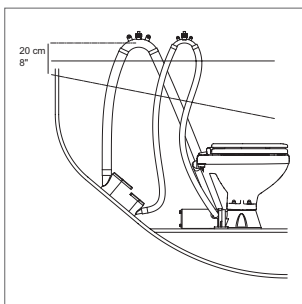

### More space

50 mm smaller than the compact model

### Features & Benefits

- Smallest and lightest in our AquaT marine toilet range
- Reversible pump mounting on manual model, left to right
- Soft close plastic seat on white vitreous porcelain
- All corrosion resistant and easy to maintain
- Available in two versions, manual and electric (12V)
- Clean lines - attractive design
- Hygienic, easy-to-clean
- Low water consumption. 2,5 l/flush
- Versatile plumbing connection options
- Designed for virtually any onboard mounting position
- Built-in check valve
- May be installed above or below the waterline
- Suitable for OEM or replacement installation
- Corrosion resistant materials throughout
- Long Service life
- Complies with ISO 8846, ignition protection and EN 55014 EMC

Toilet mounted below the waterline and discharging overboard.

Toilet mounted above the waterline and discharging overboard.

Dimensions

AquaT MANUAL - TOILET

Part. nr.	Description	Net weight		A	B	C	D	E	F	mm/ inch
										mm
80-47625-01	AquaT Toilet Manual Super Compact	8,5	kg	340	605	300	400	215	460	mm
		19	lbs	13,39	23,82	11,81	15,75	8,46	18,11	inch

AquaT STANDARD ELECTRIC - TOILET

Part No.	Description	Net weight		A	B	C	D	E	mm/ inch
									mm
80-47626-01	AquaT Standard Electric Super Compact, 12V	9,2	kg	340	635	330	450	215	mm
		20	lbs	13,39	25,00	12,99	17,72	8,46	inch