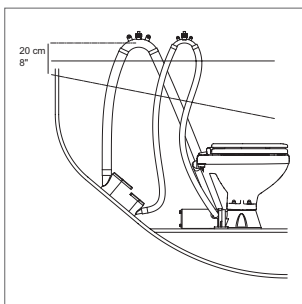

Soft close

Prevents noise

More space

50 mm smaller than the compact model

Features & Benefits

- Smallest and lightest in our AquaT marine toilet range
- Reversible pump mounting on manual model, left to right
- Soft close plastic seat on white vitreous porcelain
- All corrosion resistant and easy to maintain
- Available in two versions, manual and electric (12V)
- Clean lines - attractive design
- Hygienic, easy-to-clean
- Low water consumption. 2,5 l/flush
- Versatile plumbing connection options
- Designed for virtually any onboard mounting position
- Built-in check valve
- May be installed above or below the waterline
- Suitable for OEM or replacement installation
- Corrosion resistant materials throughout
- Long Service life
- Complies with ISO 8846, ignition protection and EN 55014 EMC

Toilet mounted below the waterline and discharging overboard.

Toilet mounted above the waterline and discharging overboard.

Dimensions

AquaT MANUAL - TOILET

Part. nr.	Description	Net weight		A	B	C	D	E	F	mm/ inch
										mm
80-47625-01	AquaT Toilet Manual Super Compact	8,5	kg	340	605	300	400	215	460	mm
		19	lbs	13,39	23,82	11,81	15,75	8,46	18,11	inch

AquaT STANDARD ELECTRIC - TOILET

Part No.	Description	Net weight		A	B	C	D	E	mm/ inch
									mm
80-47626-01	AquaT Standard Electric Super Compact, 12V	9,2	kg	340	635	330	450	215	mm
		20	lbs	13,39	25,00	12,99	17,72	8,46	inch