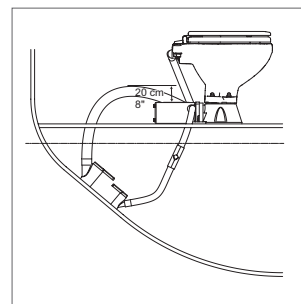

AquaT Super Compact

SMALLER & LIGHTER MARINE TOILET

AquaT Super Compact - the smallest and lightest toilet in our AquaT range, designed for making a water toilet installation possible onboard even smaller vessels, requiring less packaging space than ever before.

Soft close

Prevents noise

More space

50 mm smaller than the compact model

Features & Benefits

- Smallest and lightest in our AquaT marine toilet range
- Reversible pump mounting on manual model, left to right
- Soft close plastic seat on white vitreous porcelain
- All corrosion resistant and easy to maintain
- Available in two versions, manual and electric (12V)
- Clean lines - attractive design
- Hygienic, easy-to-clean
- Low water consumption. 2,5 l/flush
- Versatile plumbing connection options
- Designed for virtually any onboard mounting position
- Built-in check valve
- May be installed above or below the waterline
- Suitable for OEM or replacement installation
- Corrosion resistant materials throughout
- Long Service life
- Complies with ISO 8846, ignition protection and EN 55014 EMC

Toilet mounted below the waterline and discharging overboard.

Toilet mounted above the waterline and discharging overboard.

Dimensions

AquaT MANUAL - TOILET

Part. nr.	Description	Net weight		A	B	C	D	E	F	mm/ inch
										mm
80-47625-01	AquaT Toilet Manual Super Compact	8,5	kg	340	605	300	400	215	460	mm
		19	lbs	13,39	23,82	11,81	15,75	8,46	18,11	inch

AquaT STANDARD ELECTRIC - TOILET

Part No.	Description	Net weight		A	B	C	D	E	mm/ inch
									mm
80-47626-01	AquaT Standard Electric Super Compact, 12V	9,2	kg	340	635	330	450	215	mm
		20	lbs	13,39	25,00	12,99	17,72	8,46	inch