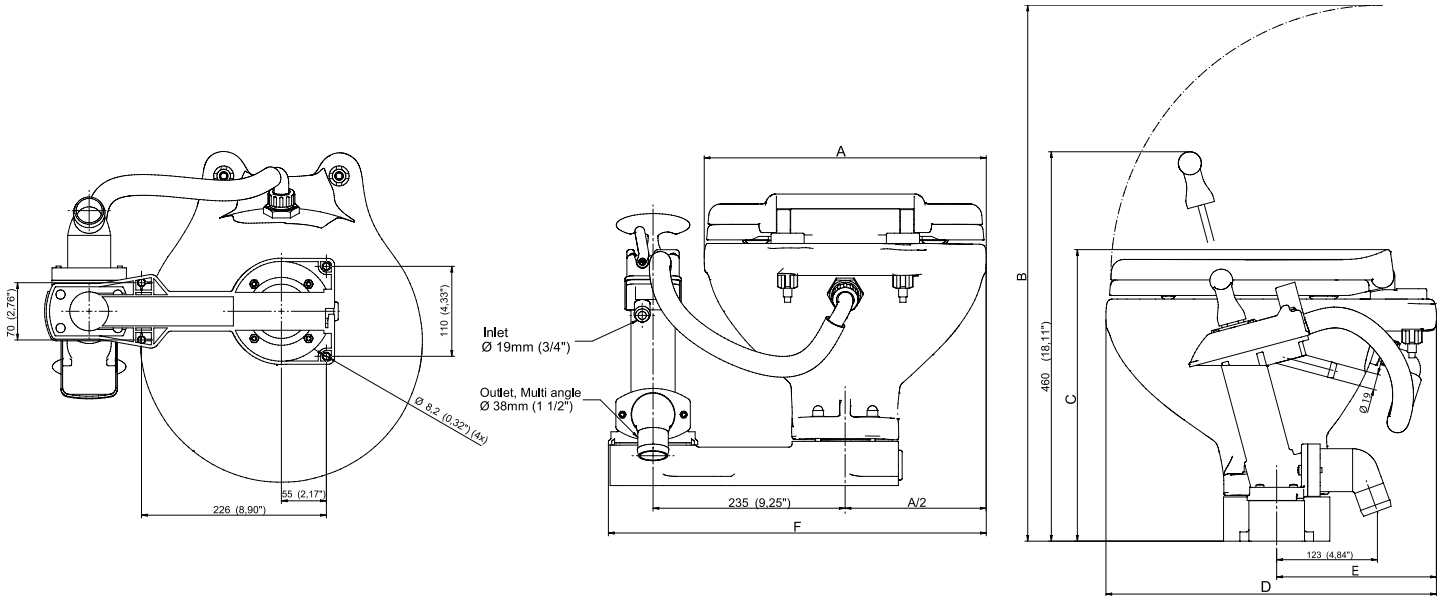

AquaT Super Compact

SMALLER & LIGHTER MARINE TOILET

AquaT Super Compact - the smallest and lightest toilet in our AquaT range, designed for making a water toilet installation possible onboard even smaller vessels, requiring less packaging space than ever before.

Soft close

Prevents noise

More space

50 mm smaller than the compact model

Features & Benefits

- Smallest and lightest in our AquaT marine toilet range
- Reversible pump mounting on manual model, left to right
- Soft close plastic seat on white vitreous porcelain
- All corrosion resistant and easy to maintain
- Available in two versions, manual and electric (12V)
- Clean lines - attractive design
- Hygienic, easy-to-clean
- Low water consumption. 2,5 l/flush
- Versatile plumbing connection options
- Designed for virtually any onboard mounting position
- Built-in check valve
- May be installed above or below the waterline
- Suitable for OEM or replacement installation
- Corrosion resistant materials throughout
- Long Service life
- Complies with ISO 8846, ignition protection and EN 55014 EMC

Toilet mounted below the waterline and discharging overboard.

Toilet mounted above the waterline and discharging overboard.

Dimensions

AquaT MANUAL - TOILET

Part. nr.	Description	Net weight		A	B	C	D	E	F	mm/ inch
										mm
80-47625-01	AquaT Toilet Manual Super Compact	8,5	kg	340	605	300	400	215	460	mm
		19	lbs	13,39	23,82	11,81	15,75	8,46	18,11	inch

AquaT STANDARD ELECTRIC - TOILET

Part No.	Description	Net weight		A	B	C	D	E	mm/ inch
									mm
80-47626-01	AquaT Standard Electric Super Compact, 12V	9,2	kg	340	635	330	450	215	mm
		20	lbs	13,39	25,00	12,99	17,72	8,46	inch