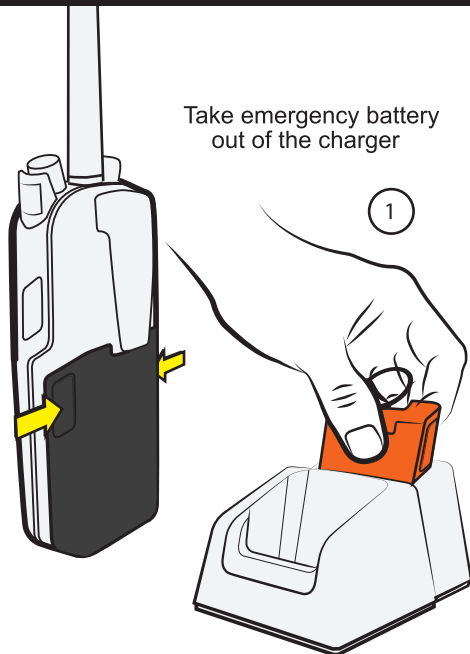

# TRON TR30 VHF GMDSS radio

1

Take emergency battery out of the charger

2

Remove safety seal

3

Insert emergency battery

Take emergency battery out of the charger