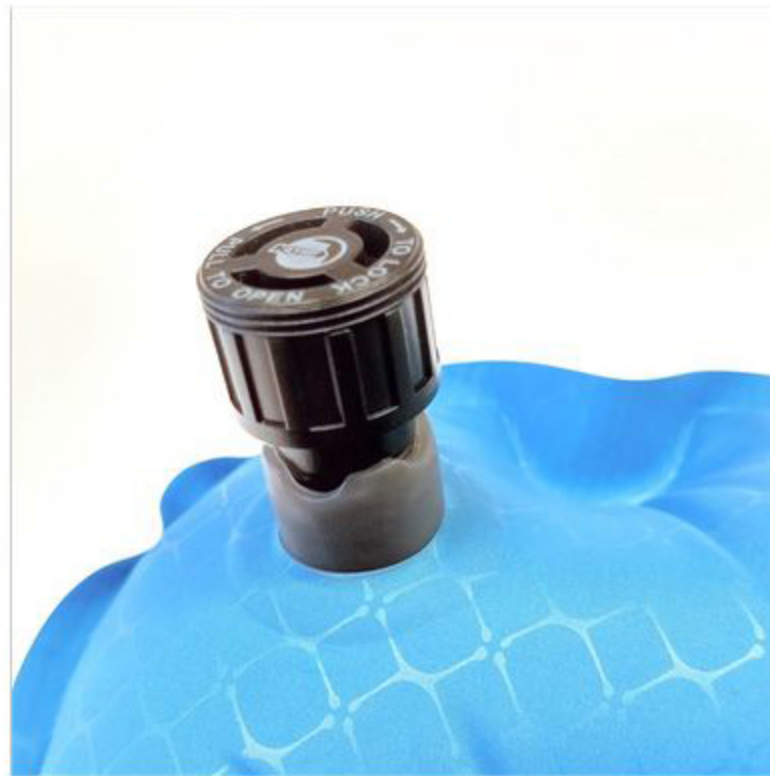

Rapid Air Pad Pump Compatibility

Flat Valve

Push-Pull Valve

*Twist Valve

*Pads with the Twist valve are **NOT** compatible with the Rapid Air Pad Pump.

Self-Inflate V which has the large sized twist valve.

Pillow, V Seats and Cush valves are not compatible with the Rapid Air Pad Pumps.