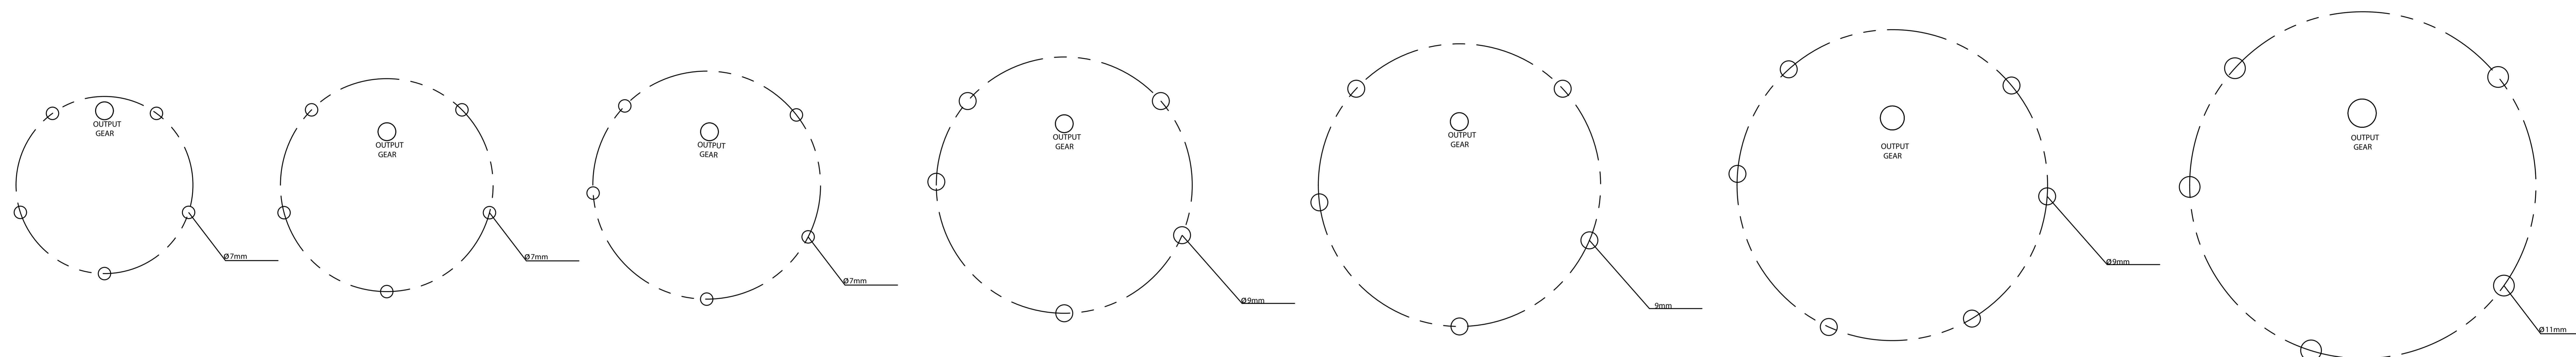

TOP DOWN DRILLING TEMPLATES

ELECTRIC

MANUAL

15 EVO
14/16
OCEAN

30 EVO
OCEAN

40 EVO
OCEAN

45 EVO
46 OCEAN

50 EVO
48 OCEAN

55 EVO
50/54 OCEAN

65 EVO
65 OCEAN

WINCH RANGE DRILLING TEMPLATES

SCALE 1:1

16/08/18

LEWMAR