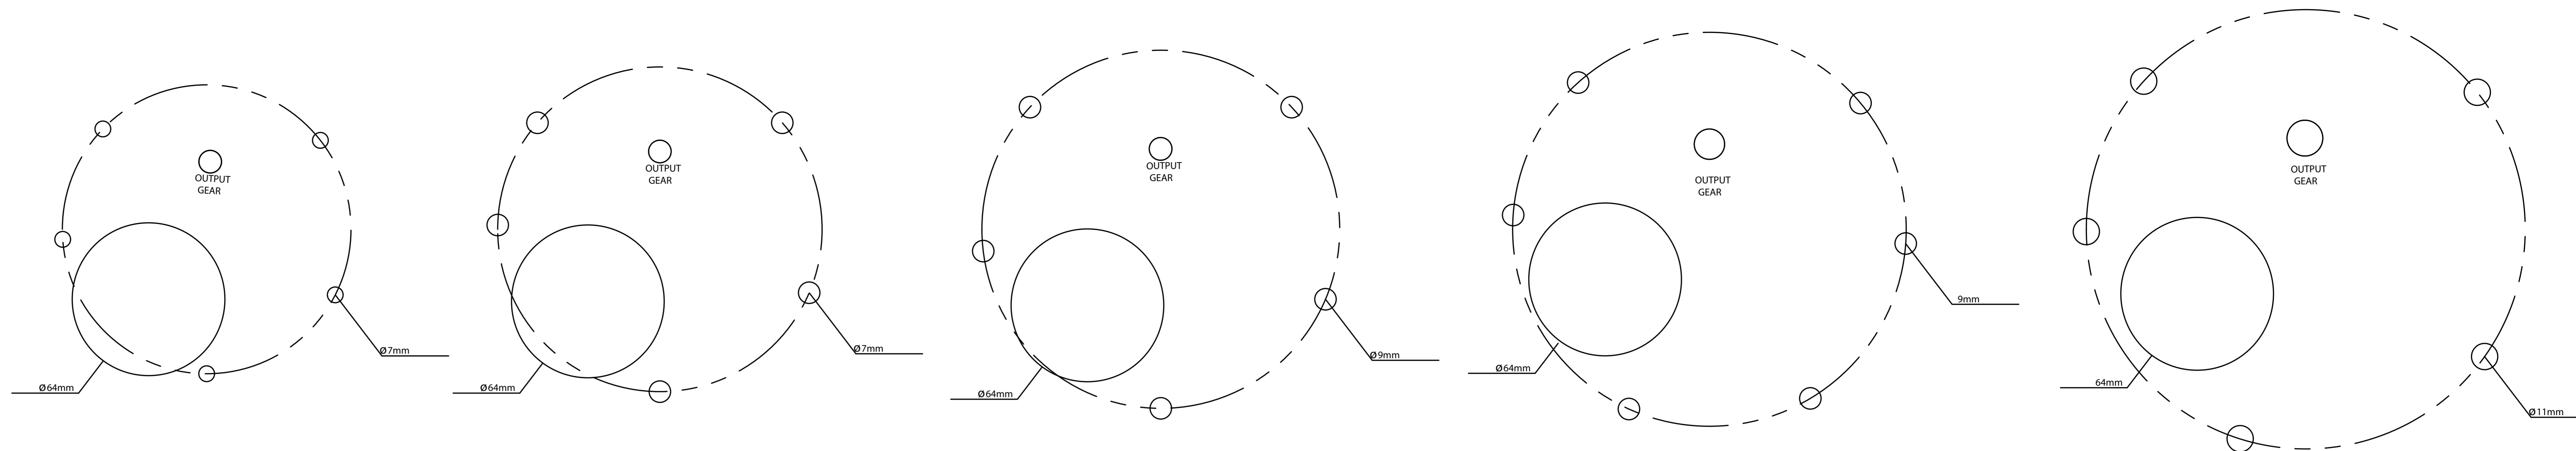

TOP DOWN DRILLING TEMPLATES

ELECTRIC

MANUAL

15 EVO
14/16
OCEAN

30 EVO
OCEAN

40 EVO
OCEAN

45 EVO
46 OCEAN

50 EVO
48 OCEAN

55 EVO
50/54 OCEAN

65 EVO
65 OCEAN

WINCH RANGE DRILLING TEMPLATES

SCALE 1:1

16/08/18

LEWMAR