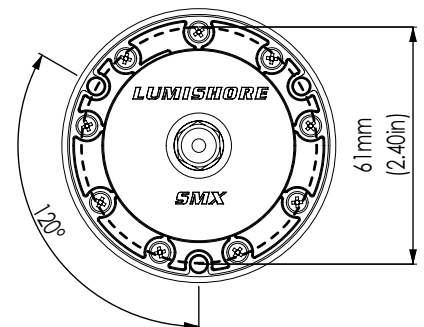

# SMX23

SURFACE MOUNT UNDERWATER LED LIGHT

PART DESCRIPTION	SUPRA SMX23 SURFACE MOUNT UNDERWATER LED LIGHT
Part Number	60-0313
Available Colors	Dual Color (Blue & White)
Lumens	5,625
Fixture Lumens (White)	2,500
Number & Type Of LED	White-9×5W / Blue-12×3W
LED Power - HICOB Array	Yes
Typical LED Life	50,000+ Hours
Warranty	2 Years
User Control Options	On/Off Switch (Third party supplied)
Electrical Installation	Simple 2 Wire Connection
Compact Size	Diameter: 70mm (2.75") Height: 17mm (0.67")

# SMX23

SURFACE MOUNT UNDERWATER LED LIGHT

**TECHNICAL**

Driver	Multi-Channel Internal Driver
Supply Voltage Range (12 V ONLY)	10.5–14.5 V DC
Max Current Draw 12V	2.5 A
Surge Protection	Yes (3,000V)
ATRB (Automatic Thermal Roll-Back)	Yes
Low Voltage Protection	Automatic Voltage Roll-Back Control And Low Voltage Cut Out
Auto Power Control	Yes - Intelligent Multi-Channel Power Management
“Soft Start” Electronics Protection	Yes
Reverse Polarity Protection	Yes
In Rush Current Protection	Yes
Power Line Noise Suppression	Yes
Bonding	Not Required
Electrical Installation	Simple 2 Wire Connection
Max Vessel Length	7.5m (25')

**PHYSICAL**

Beam Angle	90°
Water Ingress Protection Rating	IP68
Light Face Diameter	70mm (2.75")
Profile (Height) Of Housing	17mm (0.67")
Housing Type	Marine Bronze Body with Borosilicate Glass Lens
Light Cable Length	2m (6'6") Standard (Can be extended *)
Hole Cut-Out for Cable (Drill bit size)	Metric: 13.5mm Imperial: 17/32" (0.5313")
Weight	350g (0.77 Lbs)
Mechanical Installation	3 x Marine Bronze Screws (Provided)