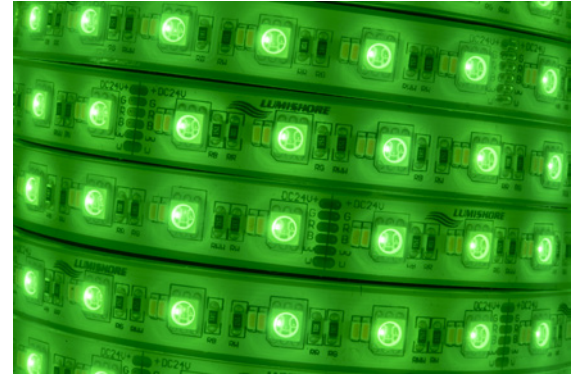

LUMI-LINK™

Cut and Seal LUX Superbright Strip Light SL180 (IP68)

PART DESCRIPTION		CUT AND SEAL - LUX SUPERBRIGHT STRIP LIGHT - 180 LED PER METER - IP68
Part Number	60-0466-1000 - Lux Strip Light SL180 (IP68) CRGBW - 1000mm (Cut and Seal) 60-0466-2500 - Lux Strip Light SL180 (IP68) CRGBW - 2500mm (Cut and Seal) 60-0466-5000 - Lux Strip Light SL180 (IP68) CRGBW - 5000mm (Cut and Seal)	
Available colors	Full Spectrum RGB and White Color Temperature Tunable (2700K to 6500K) in the same LED strip	
LED type	Warm White, Cold White, Red, Green and Blue (5 Channel)	
LED Density	180 LEDs per meter	
Warranty	2 years	
Compatible Drivers	Lux Strip Light Driver (see accessories)	
Customer Control Options	Lumi-Link Command Center Customer Supplied Momentary Switch	
Installation	Cut to length, and seal the cut end before installation Plug and Play	

SUGGESTED MOUNTING BRACKET SPACING

CUT LOCATIONS

Cut and Seal LUX Superbright Strip Light SL180 (IP68)

TECHNICAL

Compatible Drivers	Lux Strip Light Driver (see accessories)
Number of LED strips per Driver	Multiple - up to 10m (32.8') total

PHYSICAL

Ingress Protection	IP68
Cross Section	14.5mm x 5mm (0.57" x 0.2")
Lengths Available	1m, 2.5m and 5m (3.3ft, 8.2ft and 16.4ft) (not including cables)
Construction	Fully Encapsulated and Potted
Mechanical Installation	Cut to Length and Seal before install Cut in 100mm steps Adhesive Backing and Screw Clips
Weight - g/m (oz/ft)	95 g/m (1 oz/ft)
UV Resistant	Yes
Salt Spray Tested	Yes
Installation Location	Outdoor / Partially Covered Areas/ Indoor For above water applications only