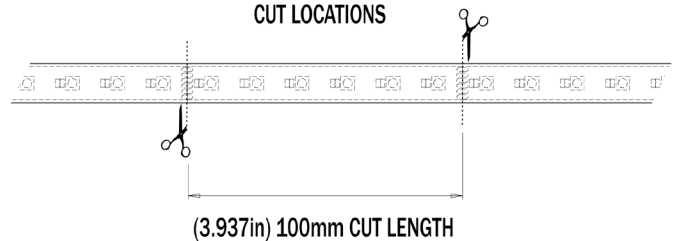

LUMI-LINK™

Cut and Seal LUX Superbright Strip Light SL180 (IP68)

PART DESCRIPTION		CUT AND SEAL - LUX SUPERBRIGHT STRIP LIGHT - 180 LED PER METER - IP68
Part Number	60-0466-1000 - Lux Strip Light SL180 (IP68) CRGBW - 1000mm (Cut and Seal) 60-0466-2500 - Lux Strip Light SL180 (IP68) CRGBW - 2500mm (Cut and Seal) 60-0466-5000 - Lux Strip Light SL180 (IP68) CRGBW - 5000mm (Cut and Seal)	
Available colors	Full Spectrum RGB and White Color Temperature Tunable (2700K to 6500K) in the same LED strip	
LED type	Warm White, Cold White, Red, Green and Blue (5 Channel)	
LED Density	180 LEDs per meter	
Warranty	2 years	
Compatible Drivers	Lux Strip Light Driver (see accessories)	
Customer Control Options	Lumi-Link Command Center Customer Supplied Momentary Switch	
Installation	Cut to length, and seal the cut end before installation Plug and Play	

SUGGESTED MOUNTING BRACKET SPACING

CUT LOCATIONS

Cut and Seal LUX Superbright Strip Light SL180 (IP68)

TECHNICAL

Compatible Drivers	Lux Strip Light Driver (see accessories)
Number of LED strips per Driver	Multiple - up to 10m (32.8') total

PHYSICAL

Ingress Protection	IP68
Cross Section	14.5mm x 5mm (0.57" x 0.2")
Lengths Available	1m, 2.5m and 5m (3.3ft, 8.2ft and 16.4ft) (not including cables)
Construction	Fully Encapsulated and Potted
Mechanical Installation	Cut to Length and Seal before install Cut in 100mm steps Adhesive Backing and Screw Clips
Weight - g/m (oz/ft)	95 g/m (1 oz/ft)
UV Resistant	Yes
Salt Spray Tested	Yes
Installation Location	Outdoor / Partially Covered Areas/ Indoor For above water applications only