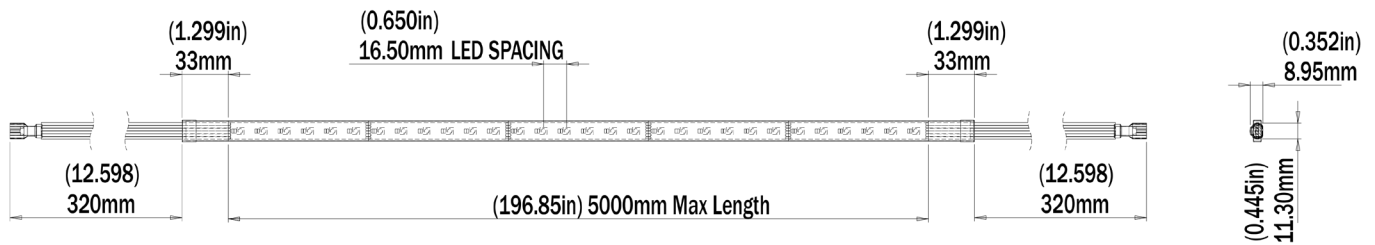

LUMI-LINK™

Cut and Seal LUX Superbright Strip Light SL180 (IP68)

PART DESCRIPTION		CUT AND SEAL - LUX SUPERBRIGHT STRIP LIGHT - 180 LED PER METER - IP68
Part Number	60-0466-1000 - Lux Strip Light SL180 (IP68) CRGBW - 1000mm (Cut and Seal) 60-0466-2500 - Lux Strip Light SL180 (IP68) CRGBW - 2500mm (Cut and Seal) 60-0466-5000 - Lux Strip Light SL180 (IP68) CRGBW - 5000mm (Cut and Seal)	
Available colors	Full Spectrum RGB and White Color Temperature Tunable (2700K to 6500K) in the same LED strip	
LED type	Warm White, Cold White, Red, Green and Blue (5 Channel)	
LED Density	180 LEDs per meter	
Warranty	2 years	
Compatible Drivers	Lux Strip Light Driver (see accessories)	
Customer Control Options	Lumi-Link Command Center Customer Supplied Momentary Switch	
Installation	Cut to length, and seal the cut end before installation Plug and Play	

SUGGESTED MOUNTING BRACKET SPACING

CUT LOCATIONS

Cut and Seal LUX Superbright Strip Light SL180 (IP68)

TECHNICAL

Compatible Drivers	Lux Strip Light Driver (see accessories)
Number of LED strips per Driver	Multiple - up to 10m (32.8') total

PHYSICAL

Ingress Protection	IP68
Cross Section	14.5mm x 5mm (0.57" x 0.2")
Lengths Available	1m, 2.5m and 5m (3.3ft, 8.2ft and 16.4ft) (not including cables)
Construction	Fully Encapsulated and Potted
Mechanical Installation	Cut to Length and Seal before install Cut in 100mm steps Adhesive Backing and Screw Clips
Weight - g/m (oz/ft)	95 g/m (1 oz/ft)
UV Resistant	Yes
Salt Spray Tested	Yes
Installation Location	Outdoor / Partially Covered Areas/ Indoor For above water applications only