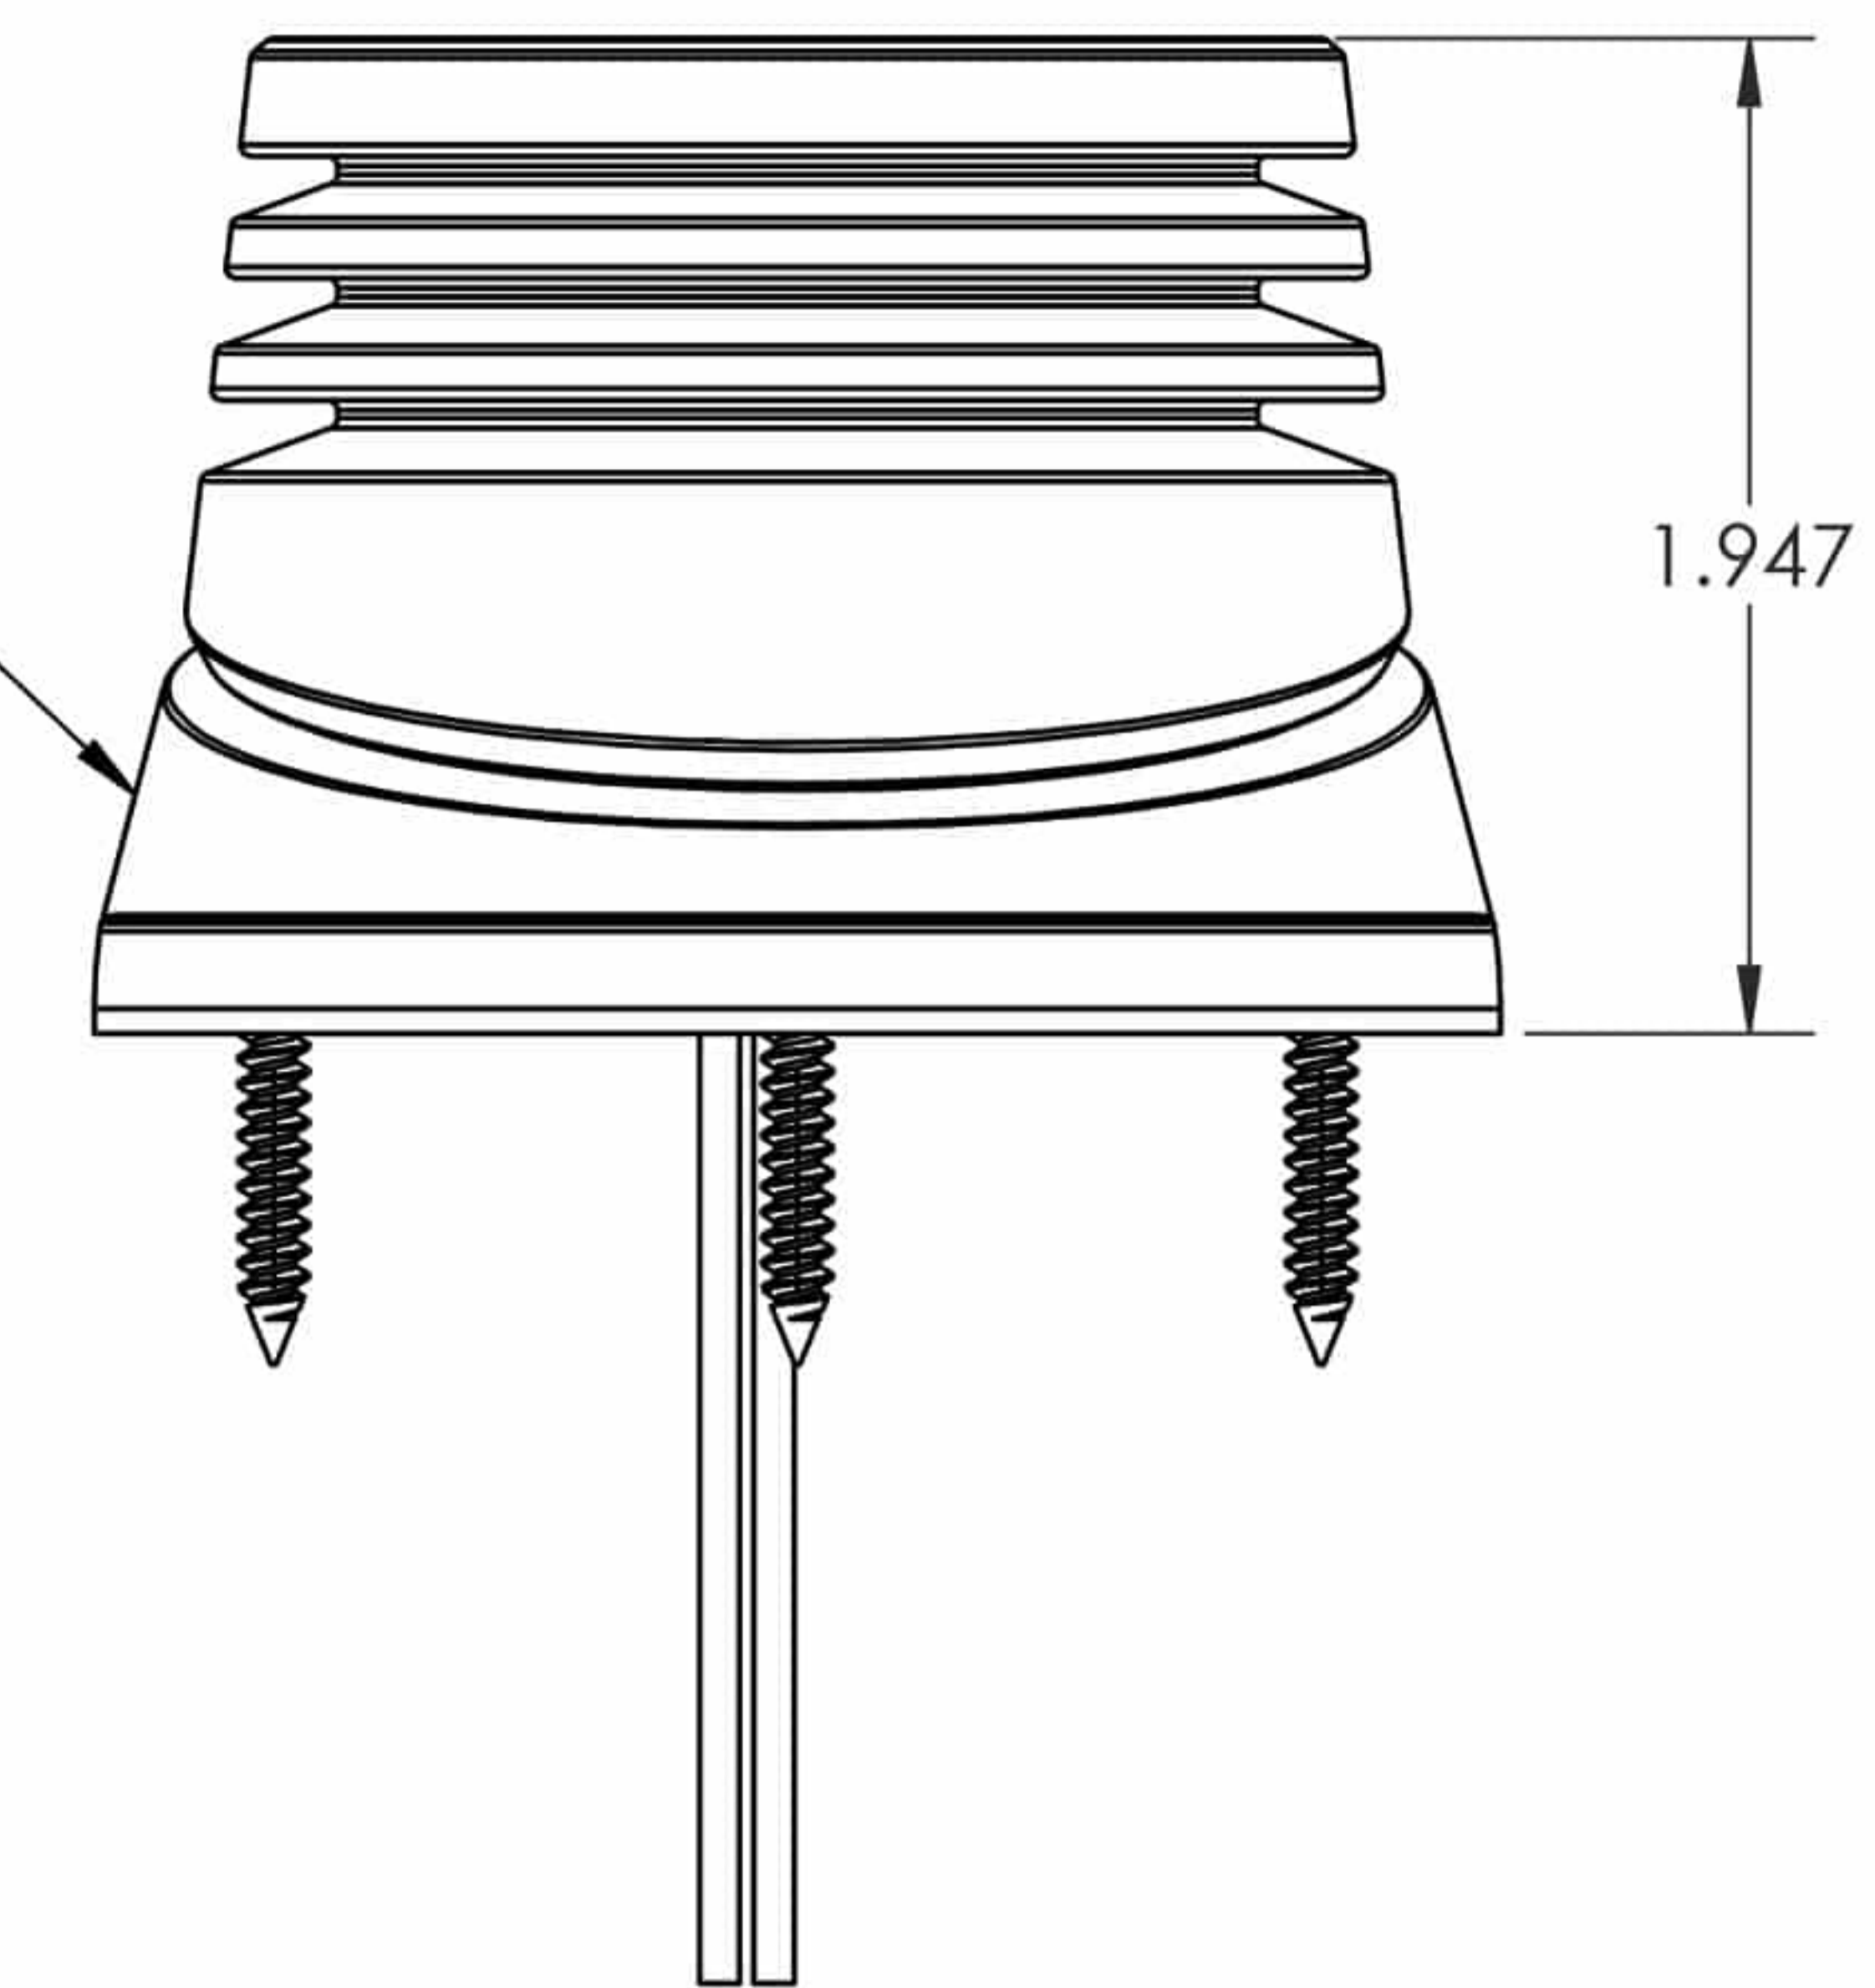

Light with profile base for installation on pipe/spar

Light without profile base for installation on flat surface

LUMITEC LIGHTING LLC

TITLE

Zephyr, Sailboat Spreader Light

WEIGHT

1 Lbs.

Rely on premium boat interior lighting by Lumitec if you're looking for quality and efficiency.