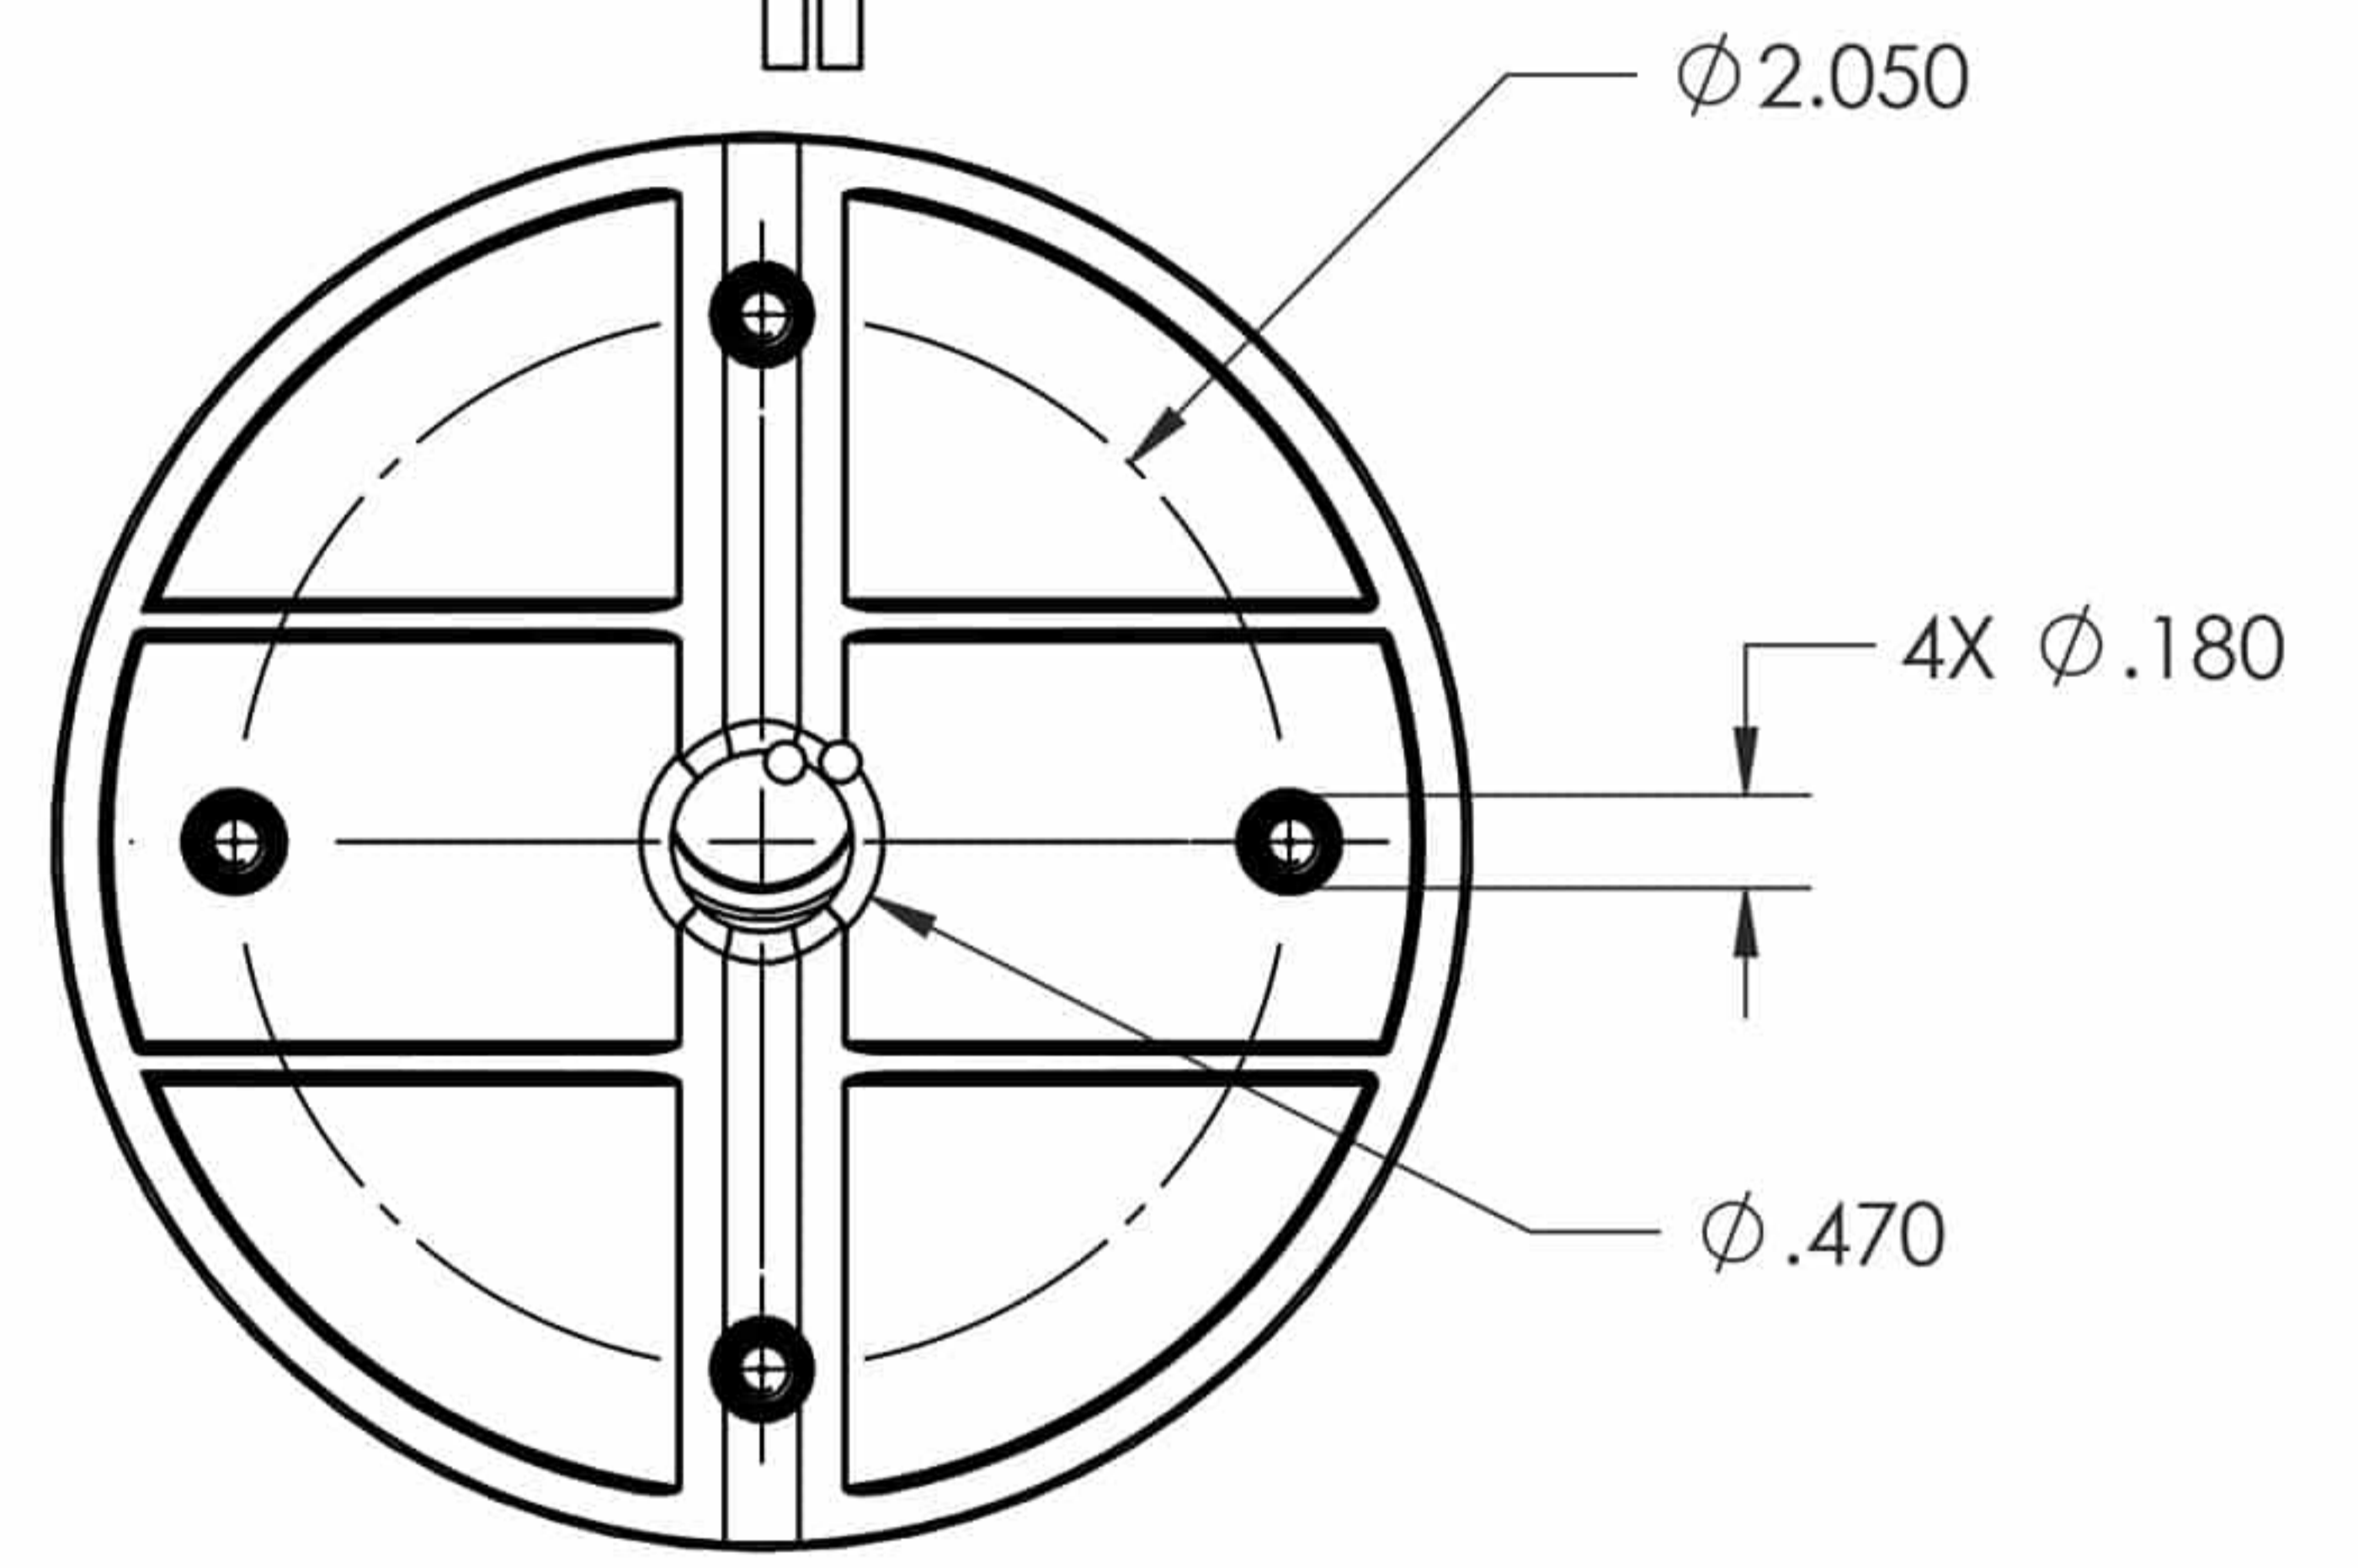

Light with profile base for installation on pipe/spar

Light without profile base for installation on flat surface

LUMITEC LIGHTING LLC

TITLE

Zephyr, Sailboat Spreader Light

WEIGHT

1 Lbs.

Rely on premium boat interior lighting by Lumitec if you're looking for quality and efficiency.