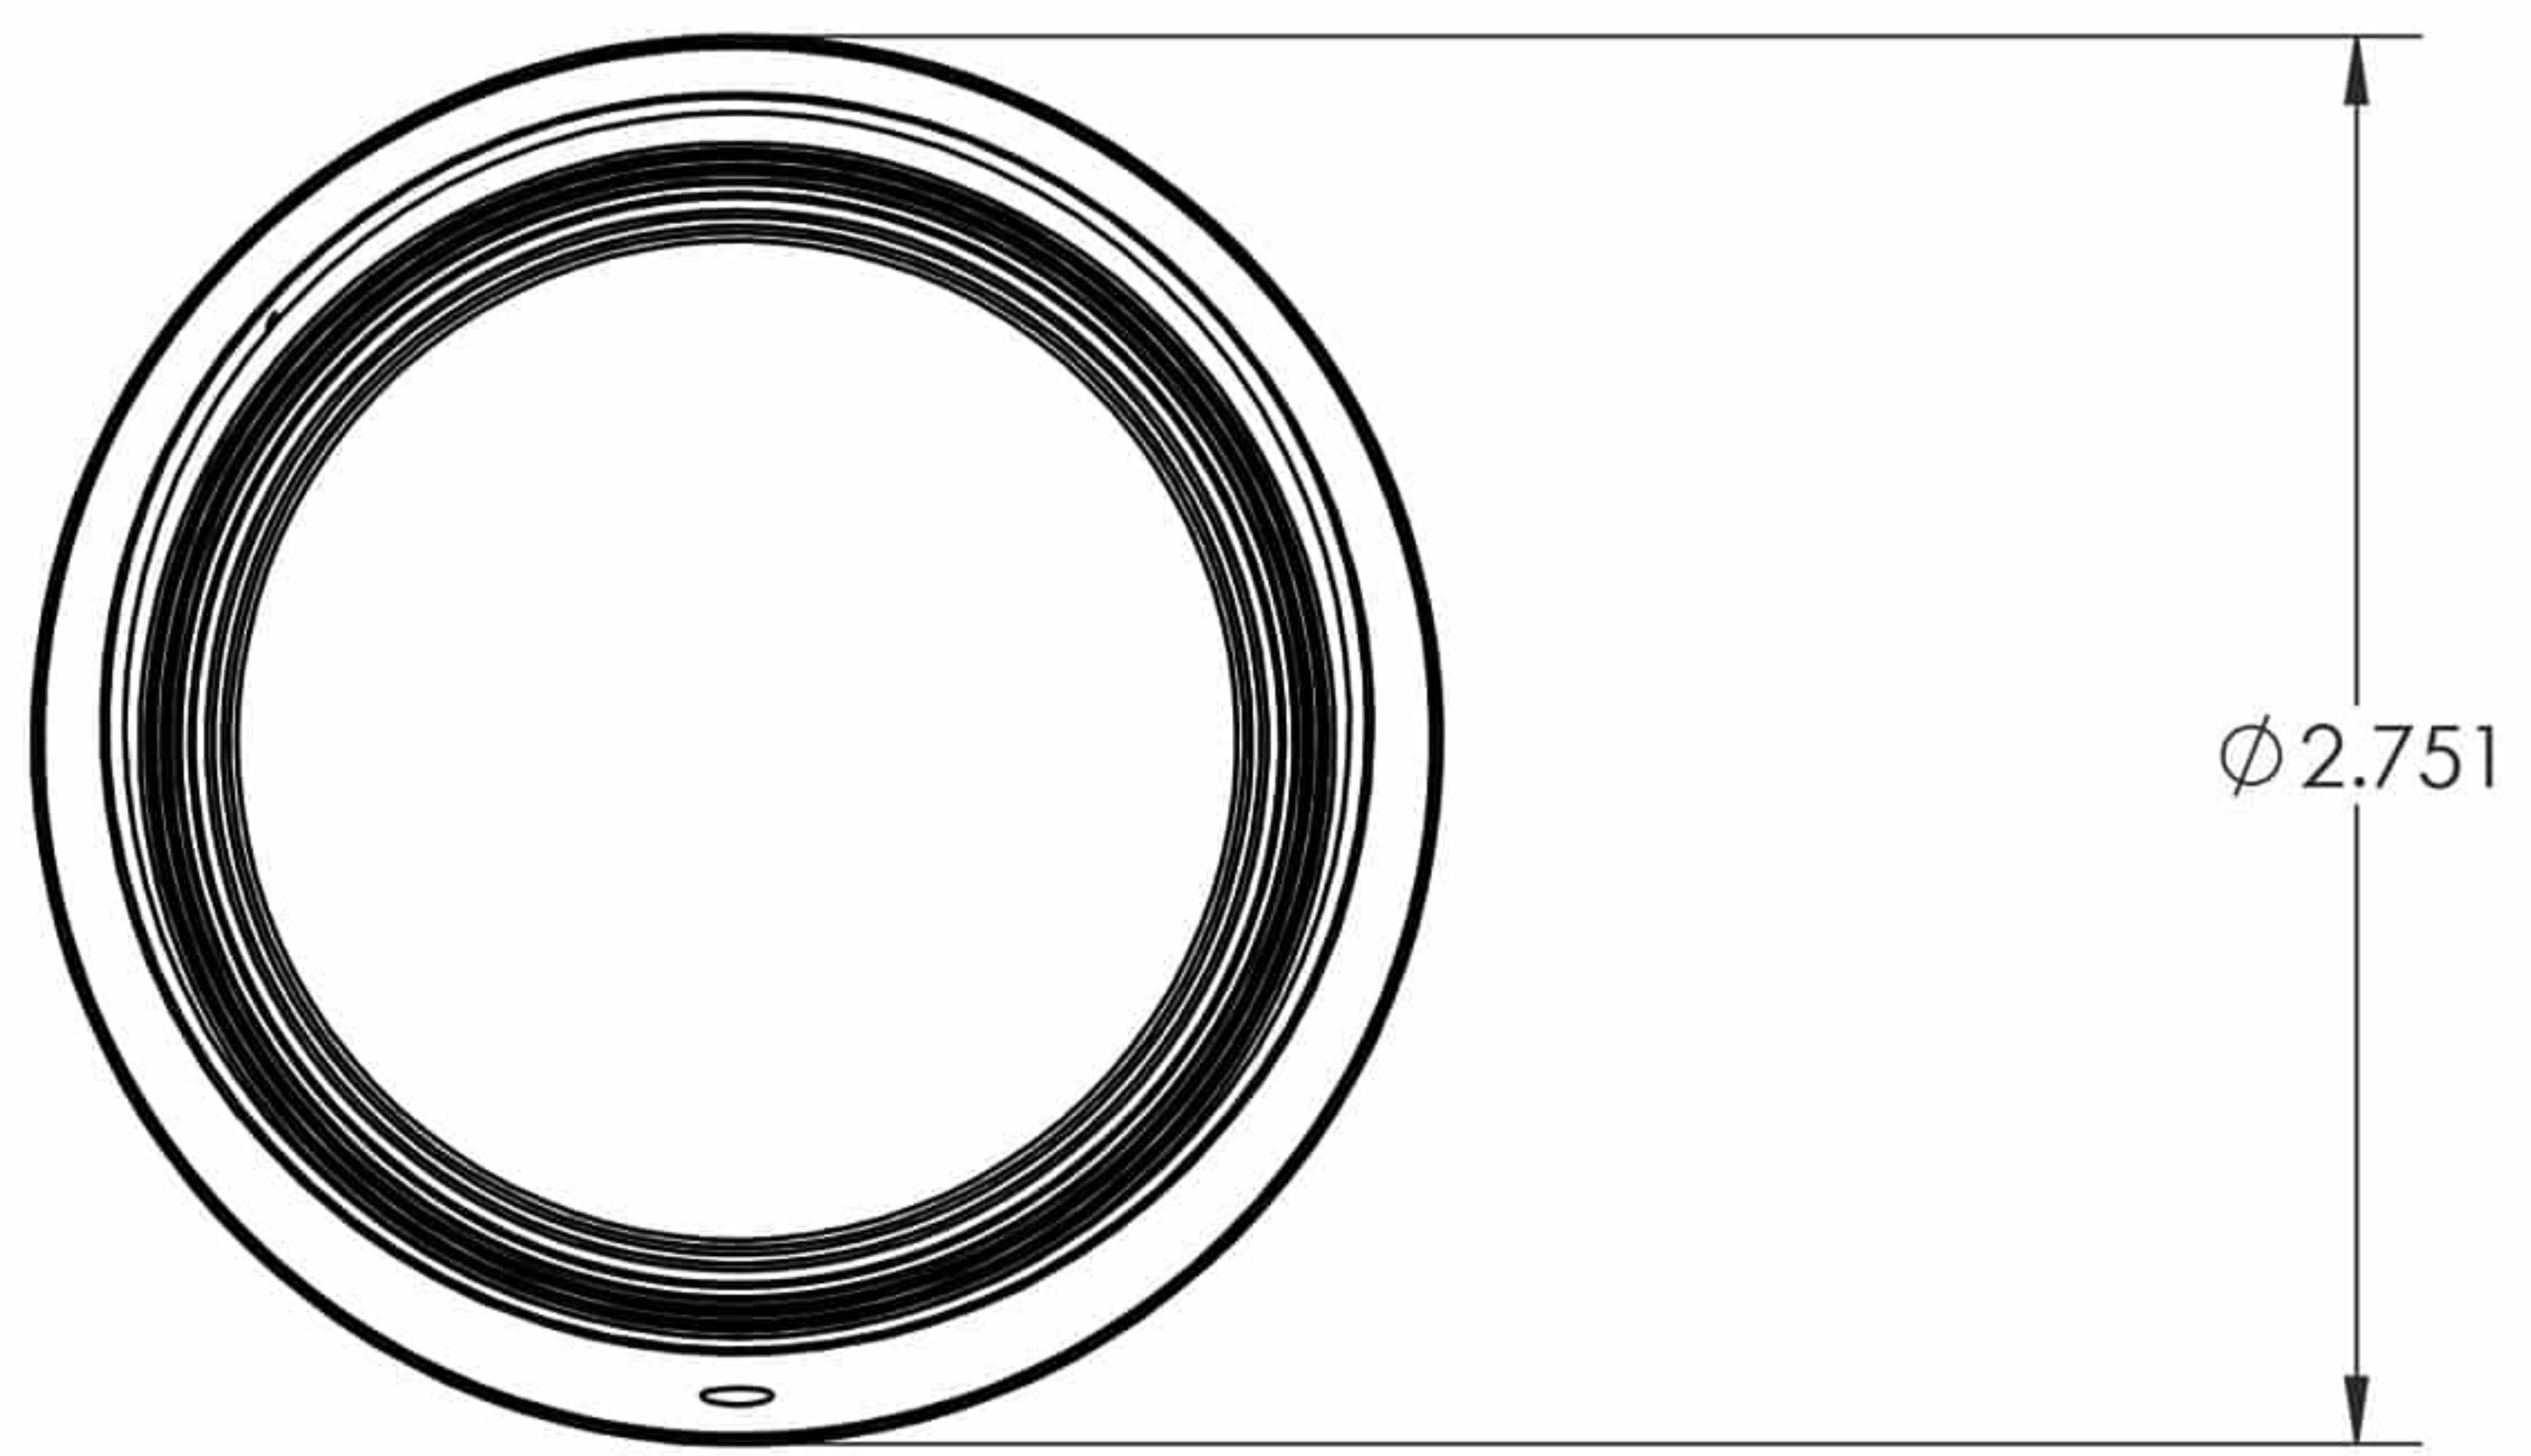

Light with profile base for installation on pipe/spar

Light without profile base for installation on flat surface

LUMITEC LIGHTING LLC

TITLE

Zephyr, Sailboat Spreader Light

WEIGHT

1 Lbs.

Rely on premium boat interior lighting by Lumitec if you're looking for quality and efficiency.