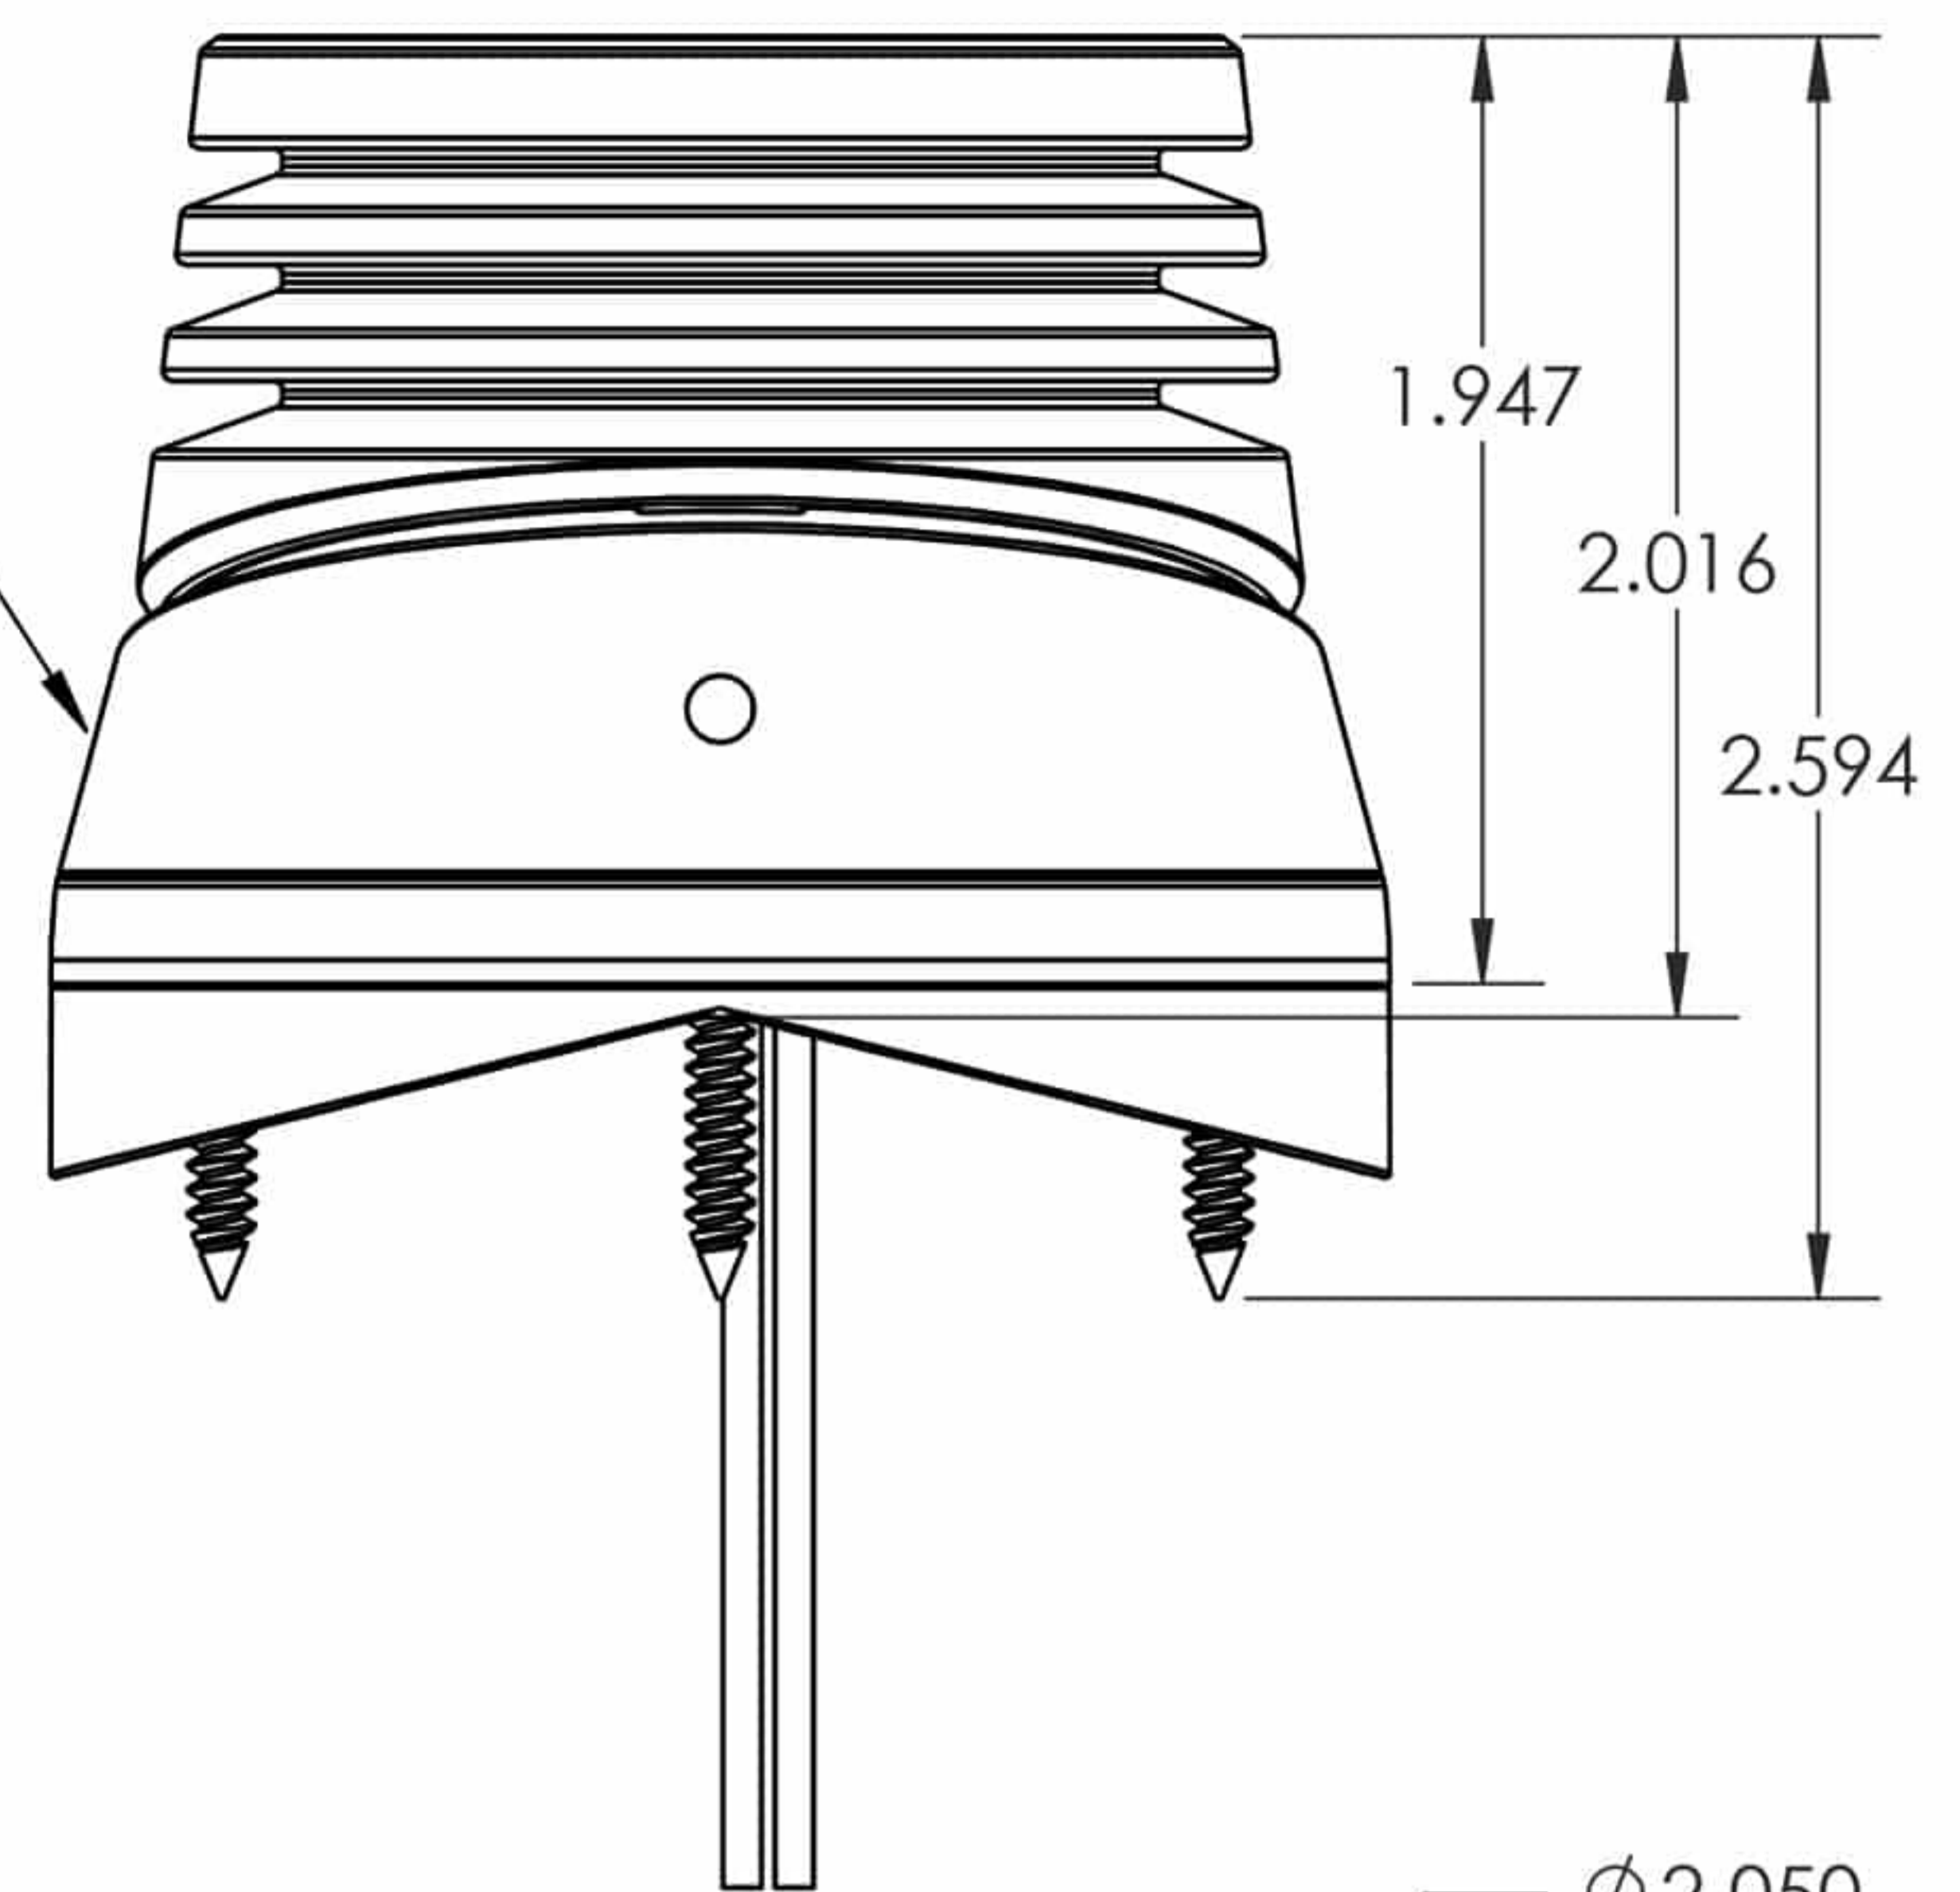

Light with profile base for installation on pipe/spar

Light without profile base for installation on flat surface

LUMITEC LIGHTING LLC

TITLE

Zephyr, Sailboat Spreader Light

WEIGHT

1 Lbs.

Rely on premium boat interior lighting by Lumitec if you're looking for quality and efficiency.