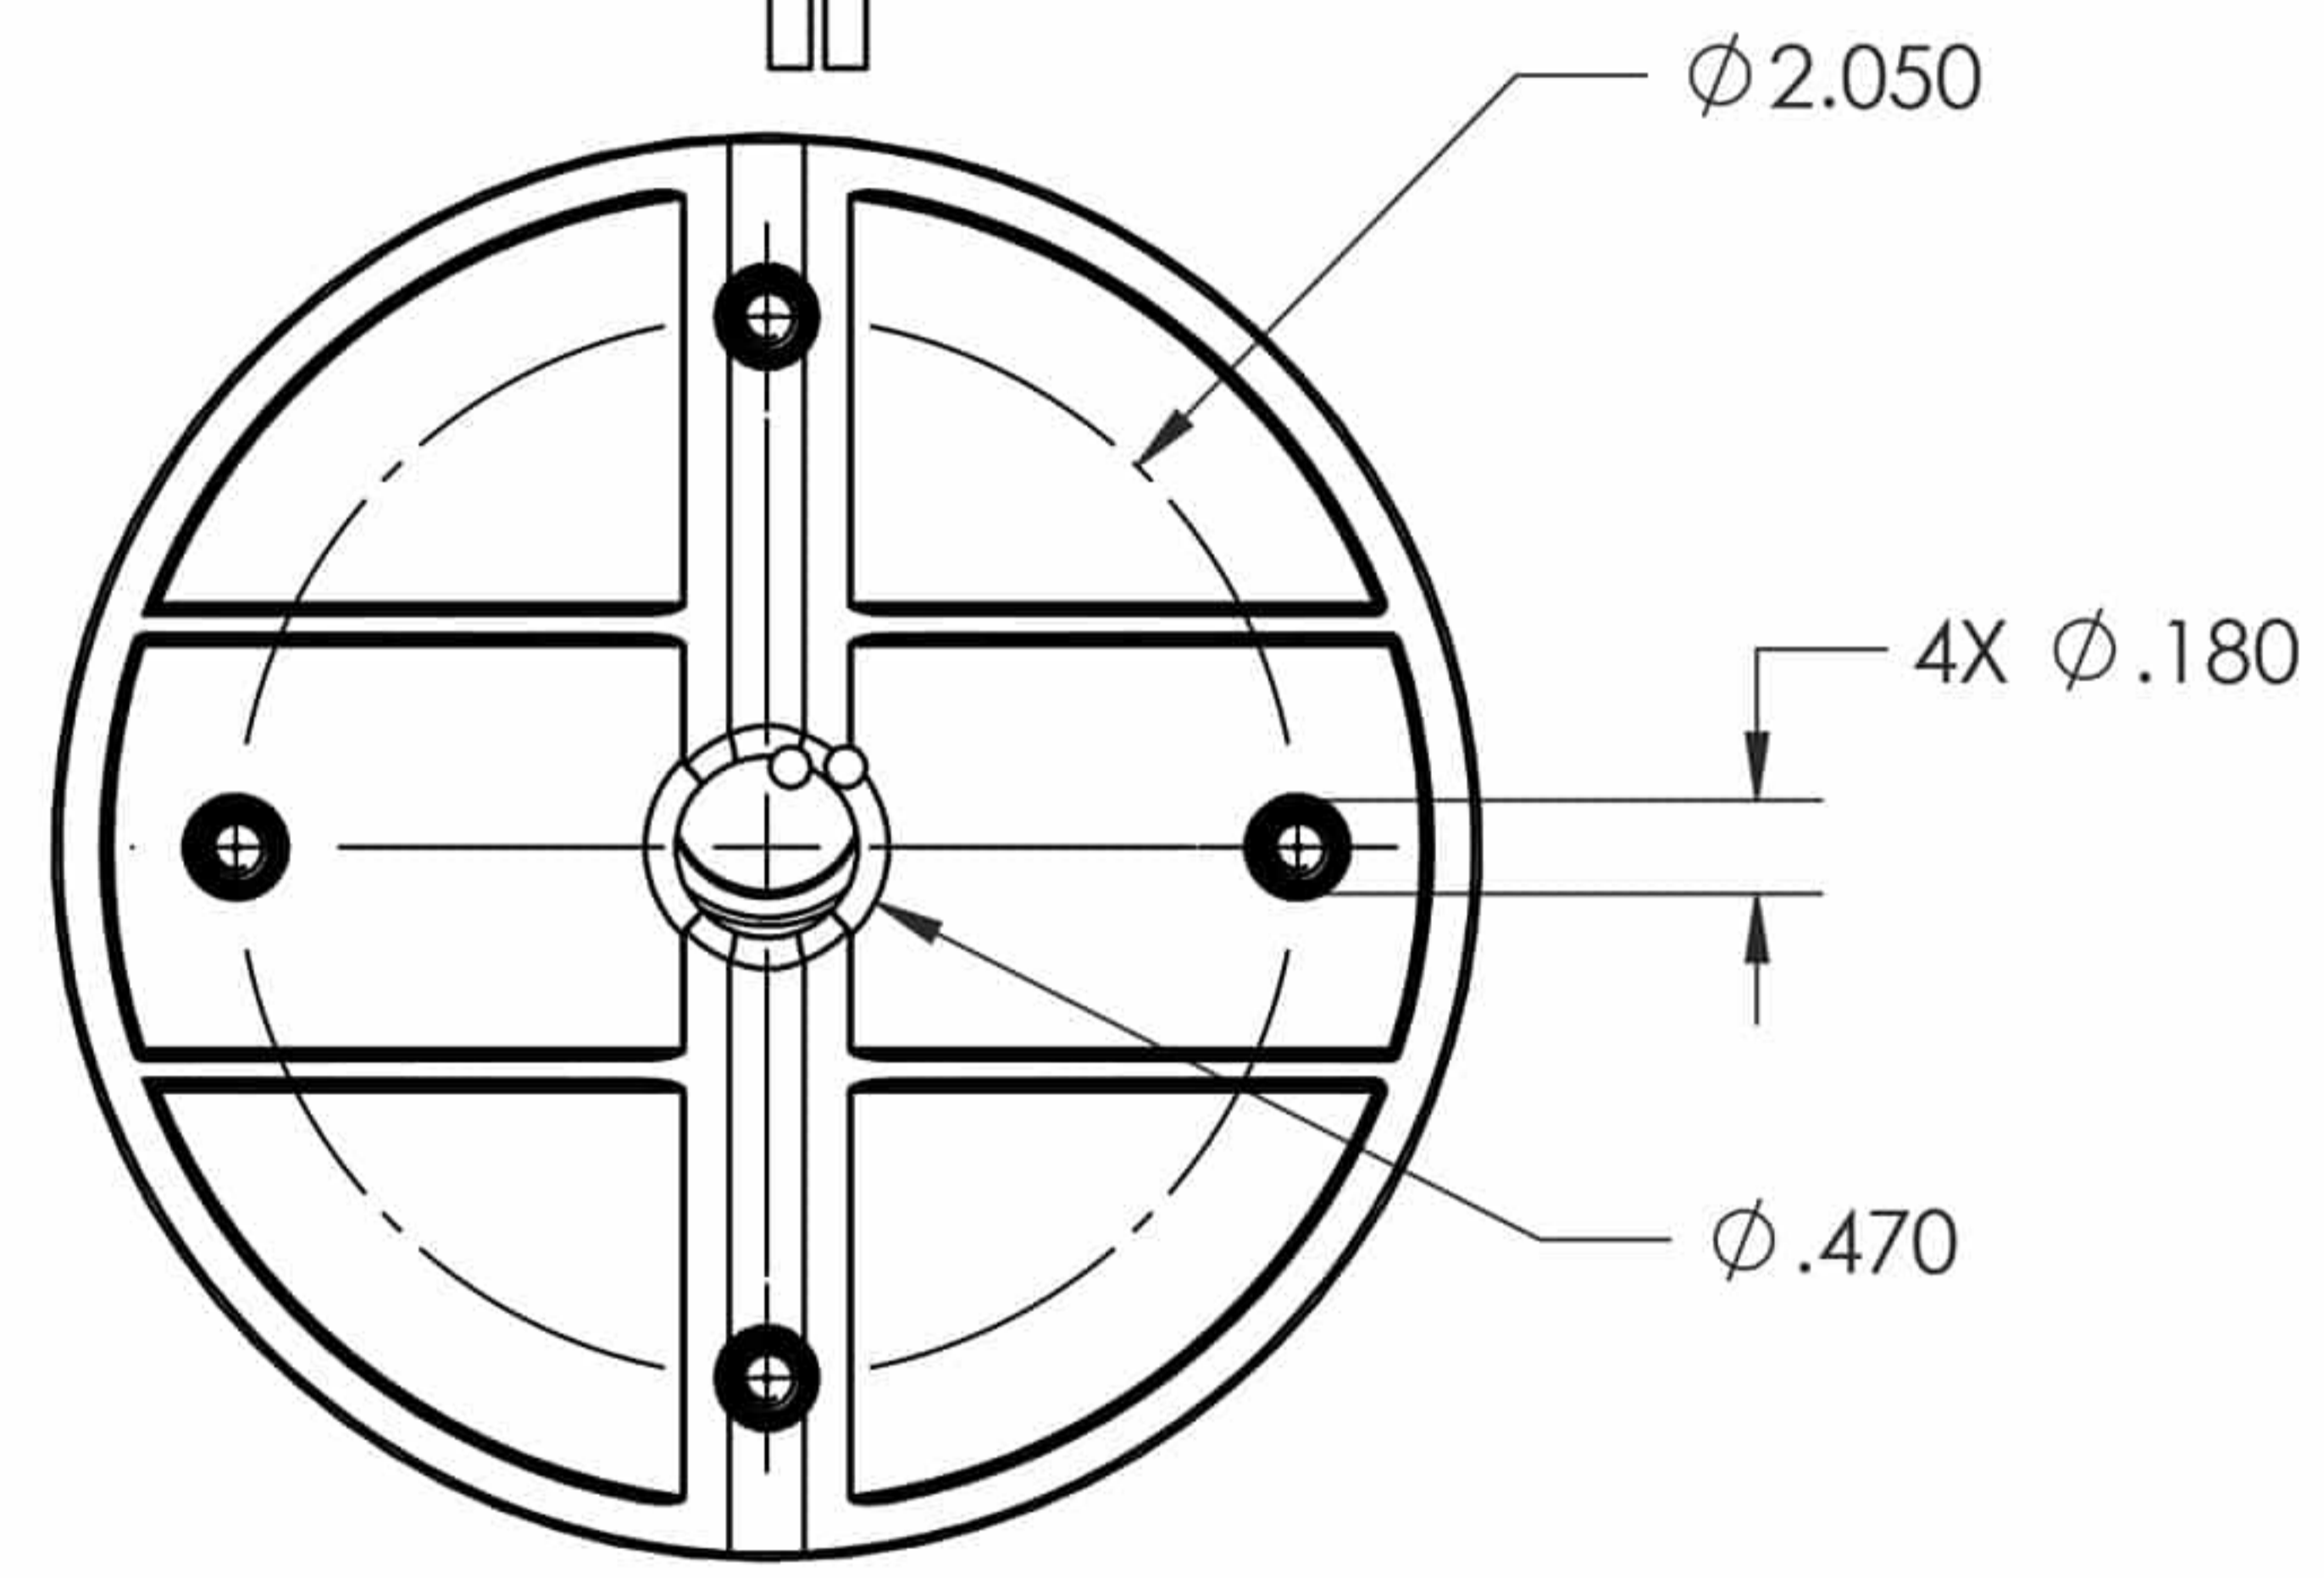

Light with profile base for installation on pipe/spar

Light without profile base for installation on flat surface

LUMITEC LIGHTING LLC

TITLE

Zephyr, Sailboat Spreader Light

WEIGHT

1 Lbs.

Rely on premium boat interior lighting by Lumitec if you're looking for quality and efficiency.