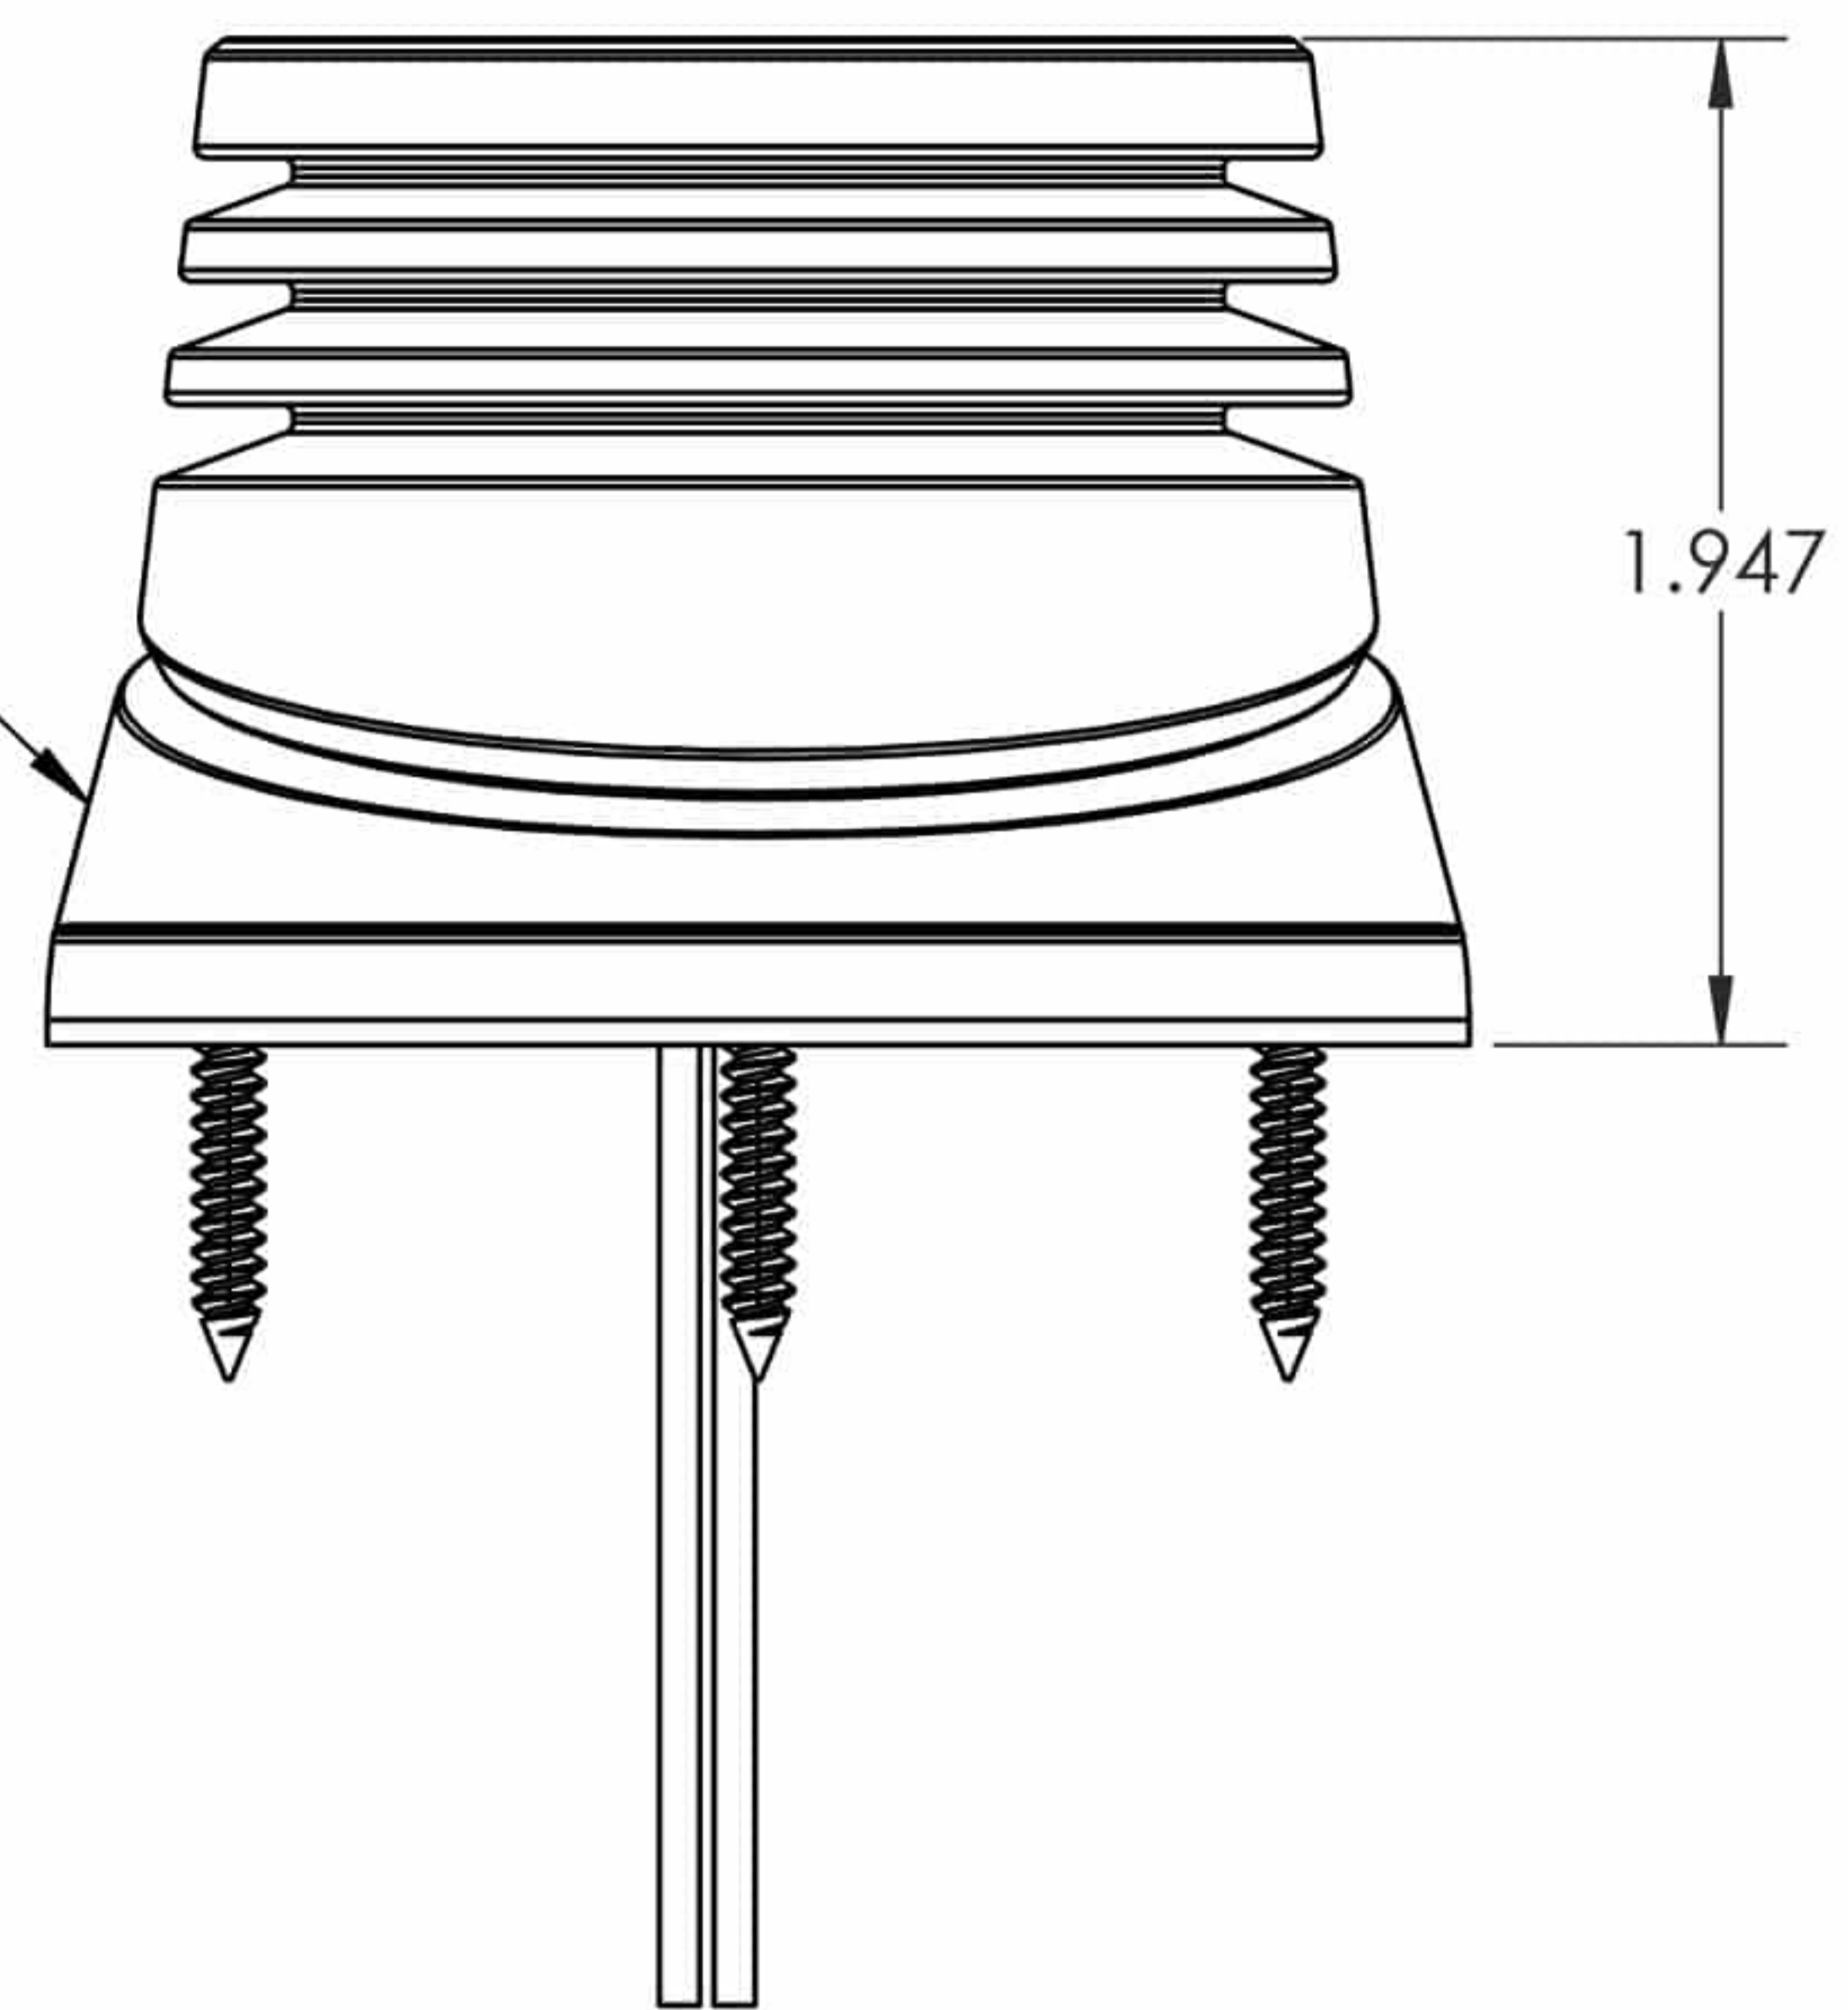

Light with profile base for installation on pipe/spar

Light without profile base for installation on flat surface

LUMITEC LIGHTING LLC

TITLE

Zephyr, Sailboat Spreader Light

WEIGHT

1 Lbs.

Rely on premium boat interior lighting by Lumitec if you're looking for quality and efficiency.