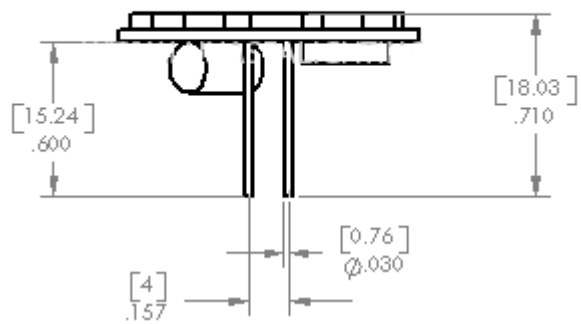

Technical Data

Part #

LLx-21UC-21-00

LLx-21UW-21-00

Voltage Range:

8-30VDC / 12VAC

Power Consumption:

2.2 Watt