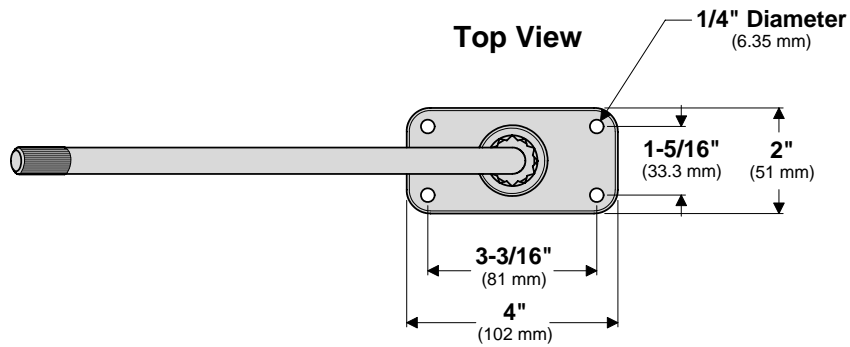

A10-160 Socket Type Rod Holder Mount

Fits Tempress Fish-On® & Roberts®

Mount Weight 0.86 lb.
(0.39 kg)

0710