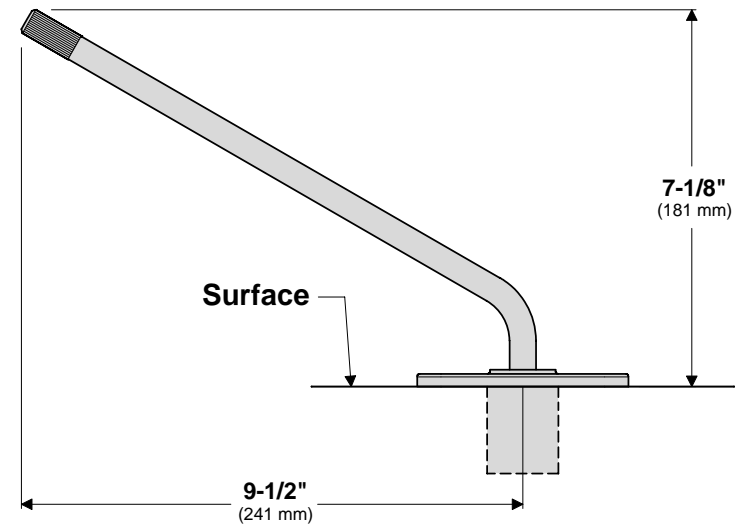

A10-160 Socket Type Rod Holder Mount

Fits Tempress Fish-On® & Roberts®

Mount Weight 0.86 lb.
(0.39 kg)

0710