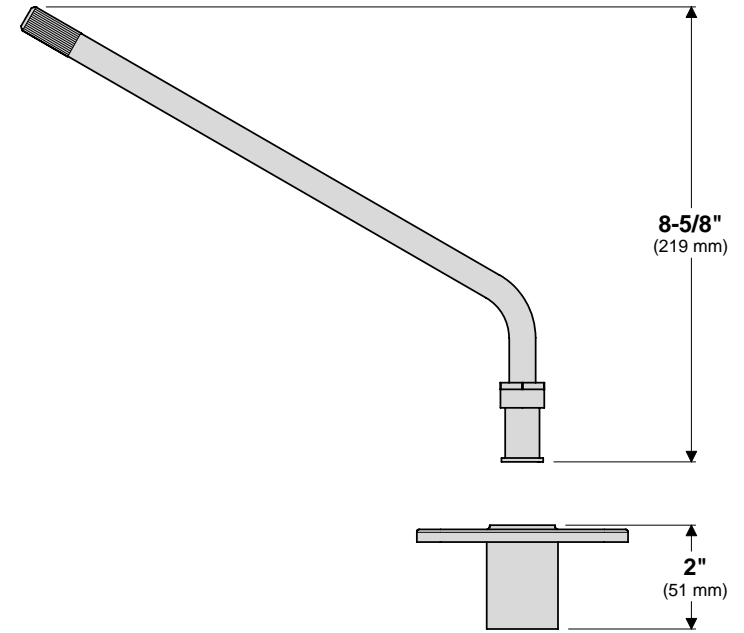

A10-160 Socket Type Rod Holder Mount

Fits Tempress Fish-On® & Roberts®

Mount Weight 0.86 lb.
(0.39 kg)

0710