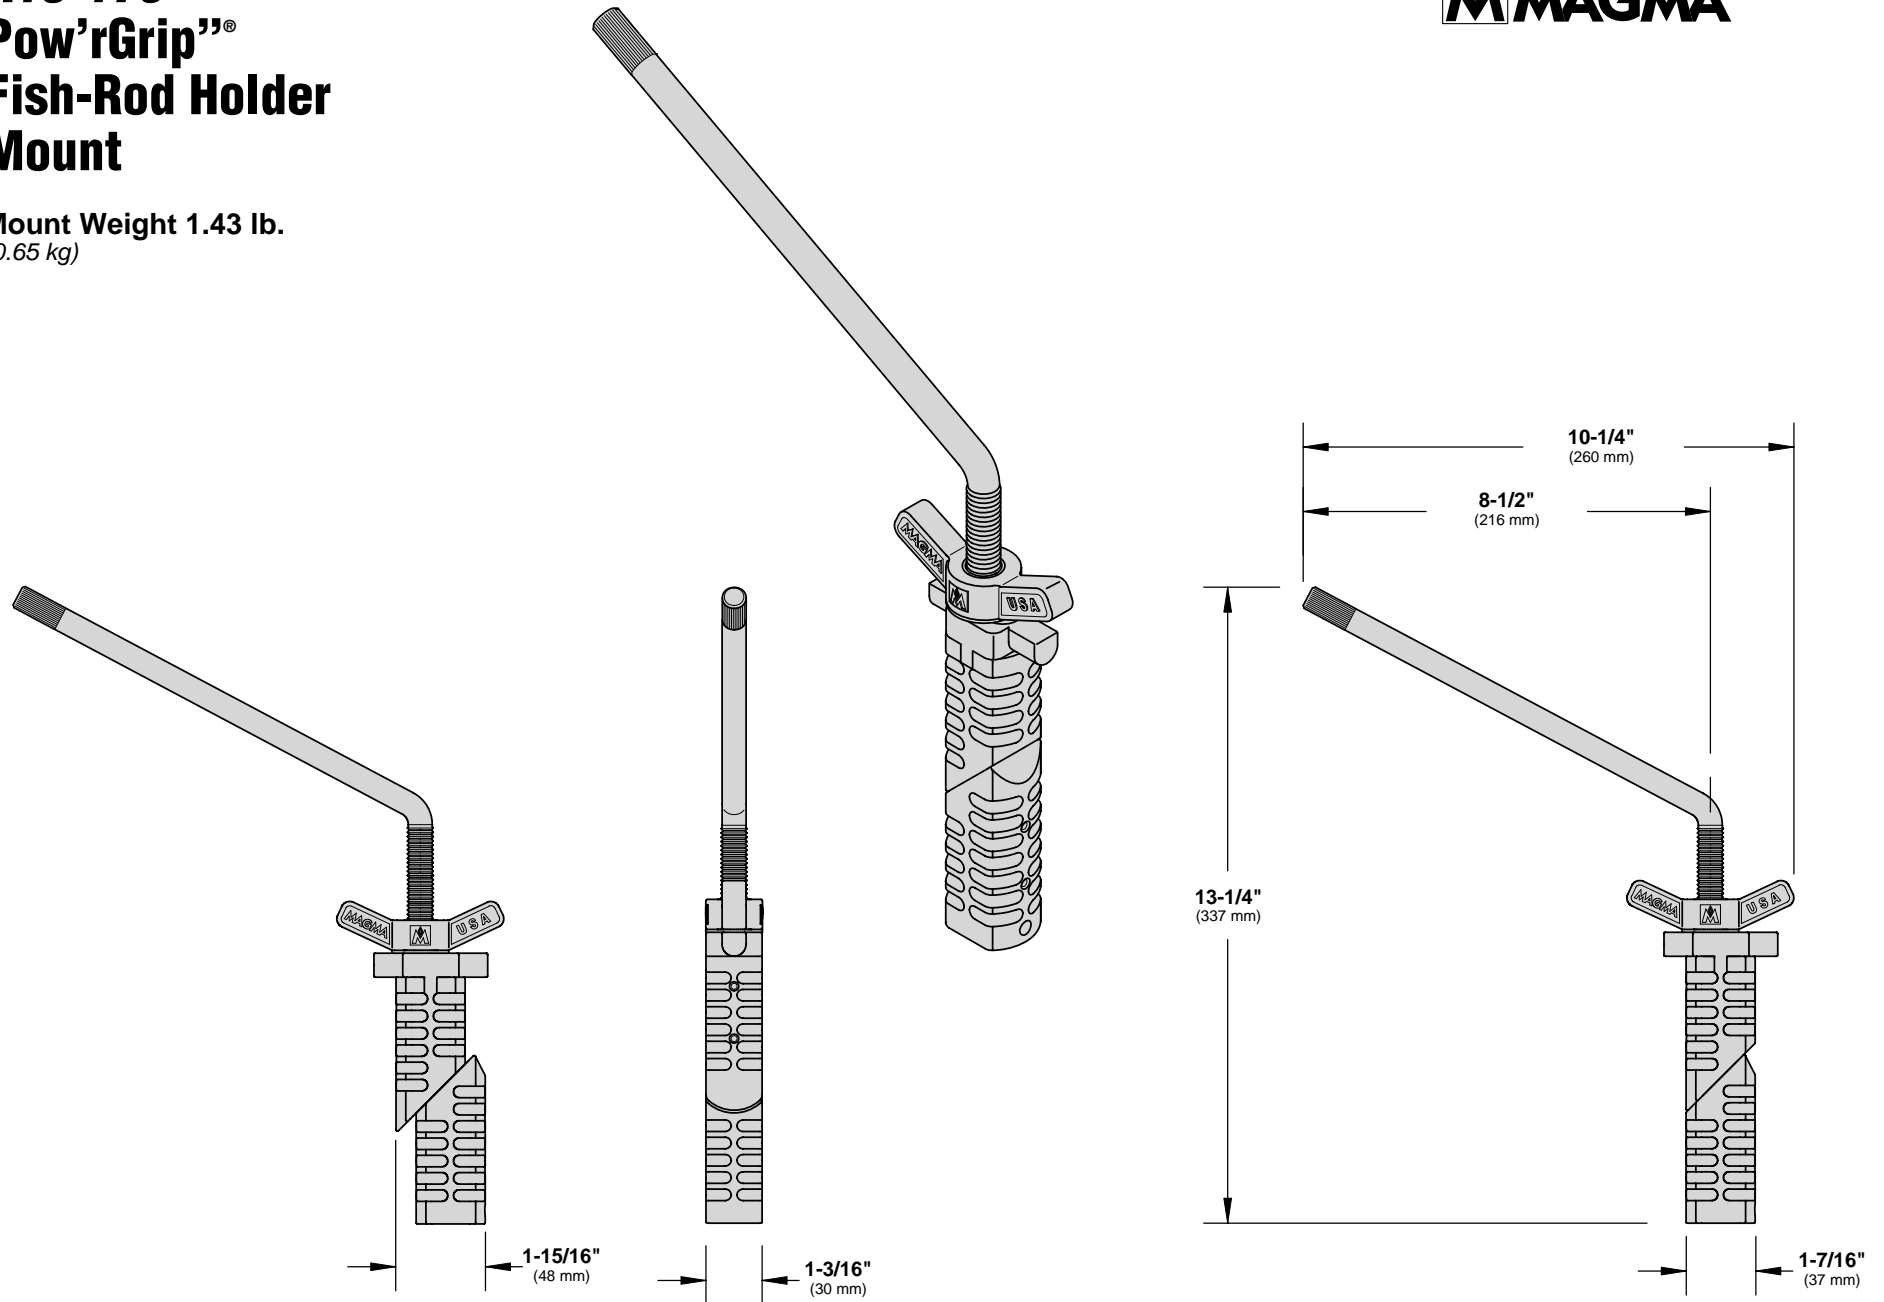

A10-175 "Pow'rGrip"[®] Fish-Rod Holder Mount

Mount Weight 1.43 lb.
(0.65 kg)

Looking for dependable grills & smokers? Rely on Magma for quality and long-lasting products.