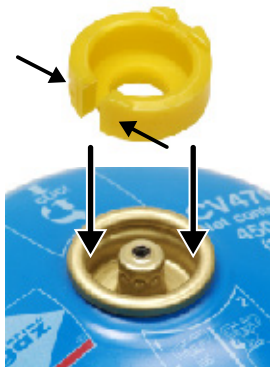

# Disposable fuel canister requirements for MAGMA Grills

U.S.A. / CANADA

**PROPANE**  
**DOT-39 NRC 228/286**

**MAGMA Control Valve Type 1**  
Use "DOT-39 228/286" disposable gas cylinders.

EXPORT / INTERNATIONAL

**PROPANE/BUTANE**  
**Camping GAZ®**  
**CV-270 / CV-270 Plus**  
**CV-470 / CV-470 Plus**

**MAGMA Control Valve Type 2**  
Use "Camping GAZ® CV-470, CV-470 Plus / CV-270, CV-270 Plus" gas cylinders.