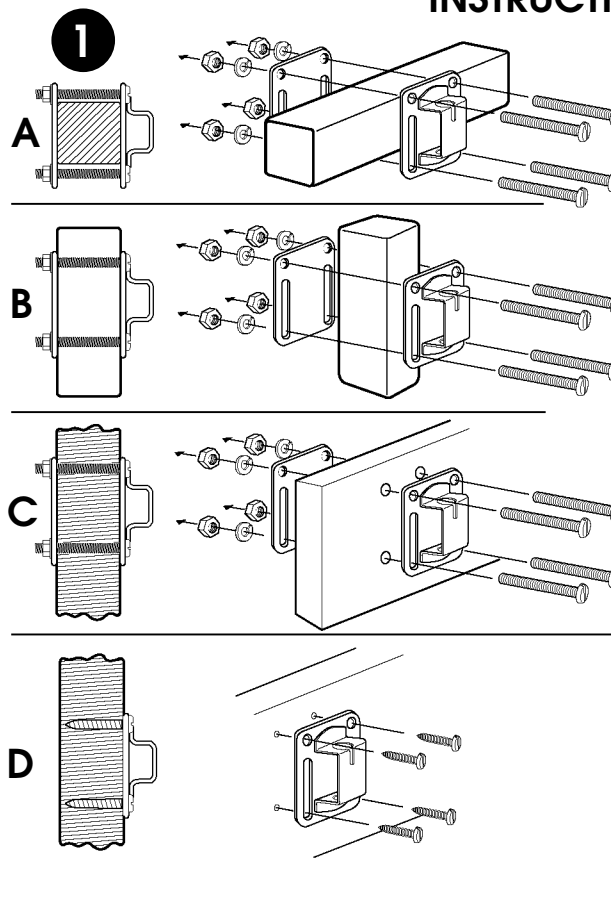

Fasteners are not included,  
rail size determines fastener length

**A**  
**B**  
**C**

**D**

OR

This all 18-8 stainless steel mount attaches to any vertical flat surface such as bulkheads, hulls, transoms or cabin sides. Also mounts to square or flat rails. Fits **HORIZONTAL RAILS** up to 2-1/4" (57 mm) high by any depth or **VERTICAL RAILS** up to 1- 5/8" (41 mm) wide by any depth. Rod portion of mount quickly disconnects for easy storage. Some fasteners required for installation.

**INSTRUCTIONS**

• Level adjuster included with grill.  
See grill owners manual for installation.