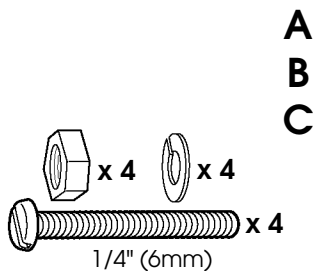

Fasteners are not included,  
rail size determines fastener length

**A**  
**B**  
**C**

**D**

OR

This all 18-8 stainless steel mount attaches to any vertical flat surface such as bulkheads, hulls, transoms or cabin sides. Also mounts to square or flat rails. Fits **HORIZONTAL RAILS** up to 2-1/4" (57 mm) high by any depth or **VERTICAL RAILS** up to 1- 5/8" (41 mm) wide by any depth. Rod portion of mount quickly disconnects for easy storage. Some fasteners required for installation.