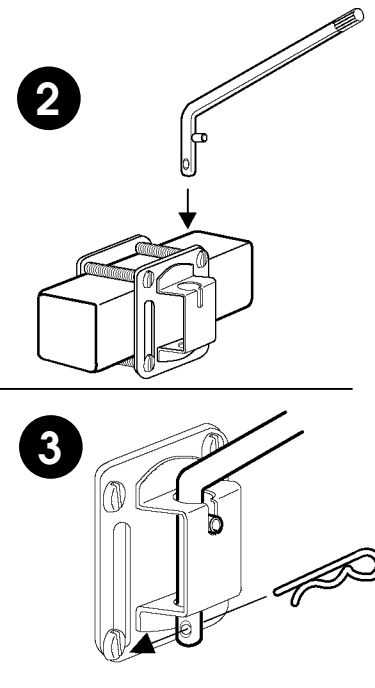

Fasteners are not included,  
rail size determines fastener length

**A**  
**B**  
**C**

**D**

OR

This all 18-8 stainless steel mount attaches to any vertical flat surface such as bulkheads, hulls, transoms or cabin sides. Also mounts to square or flat rails. Fits **HORIZONTAL RAILS** up to 2-1/4" (57 mm) high by any depth or **VERTICAL RAILS** up to 1- 5/8" (41 mm) wide by any depth. Rod portion of mount quickly disconnects for easy storage. Some fasteners required for installation.

**INSTRUCTIONS**

• Level adjuster included with grill.  
See grill owners manual for installation.