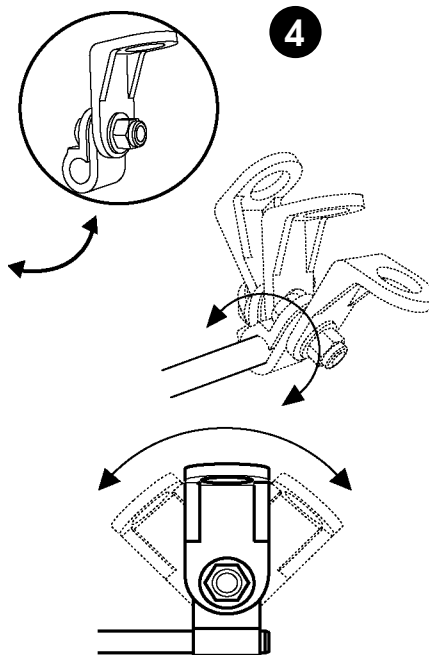

Fasteners are not included,  
rail size determines fastener length

**A**  
**B**  
**C**

**D**

OR

This all 18-8 stainless steel mount attaches to any vertical flat surface such as bulkheads, hulls, transoms or cabin sides. Also mounts to square or flat rails. Fits **HORIZONTAL RAILS** up to 2-1/4" (57 mm) high by any depth or **VERTICAL RAILS** up to 1- 5/8" (41 mm) wide by any depth. Rod portion of mount quickly disconnects for easy storage. Some fasteners required for installation.

**INSTRUCTIONS**

• Level adjuster included with grill.  
See grill owners manual for installation.