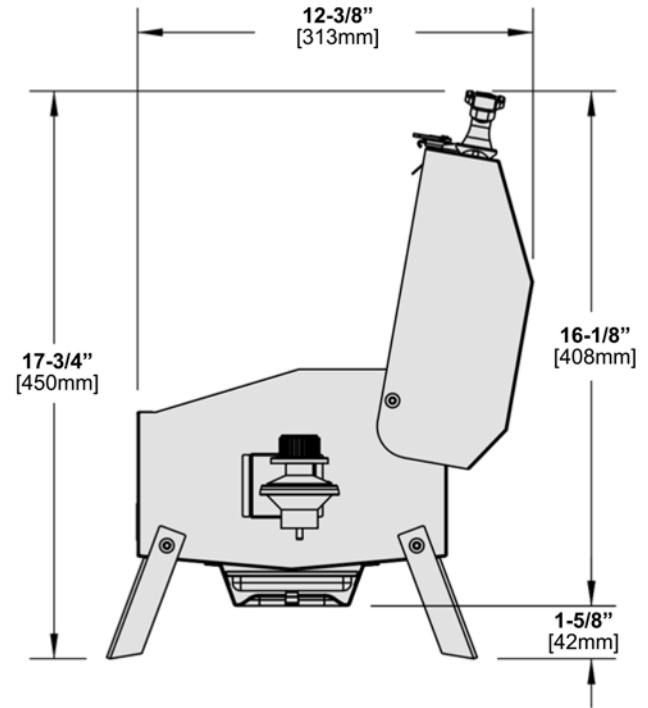

# A10-703-CSA ADVENTURER MARINE GAS GRILL

Grill Weight 11.68 lb.  
(5.30 kg.)

Check out the collection of grills and smokers we offer.