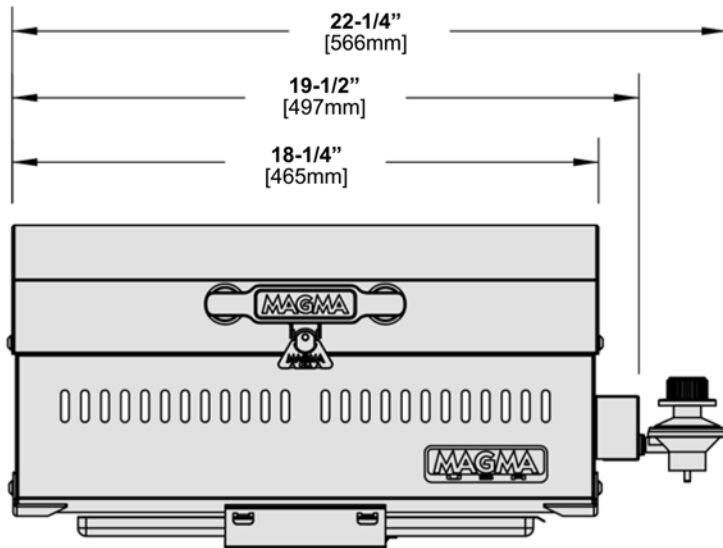

# A10-703-CSA ADVENTURER MARINE GAS GRILL

Grill Weight 11.68 lb.  
(5.30 kg.)

Check out the collection of grills and smokers we offer.