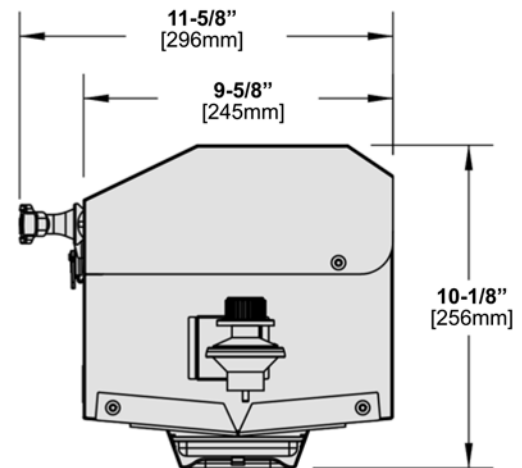

# A10-703-CSA ADVENTURER MARINE GAS GRILL

Grill Weight 11.68 lb.  
(5.30 kg.)

Check out the collection of grills and smokers we offer.