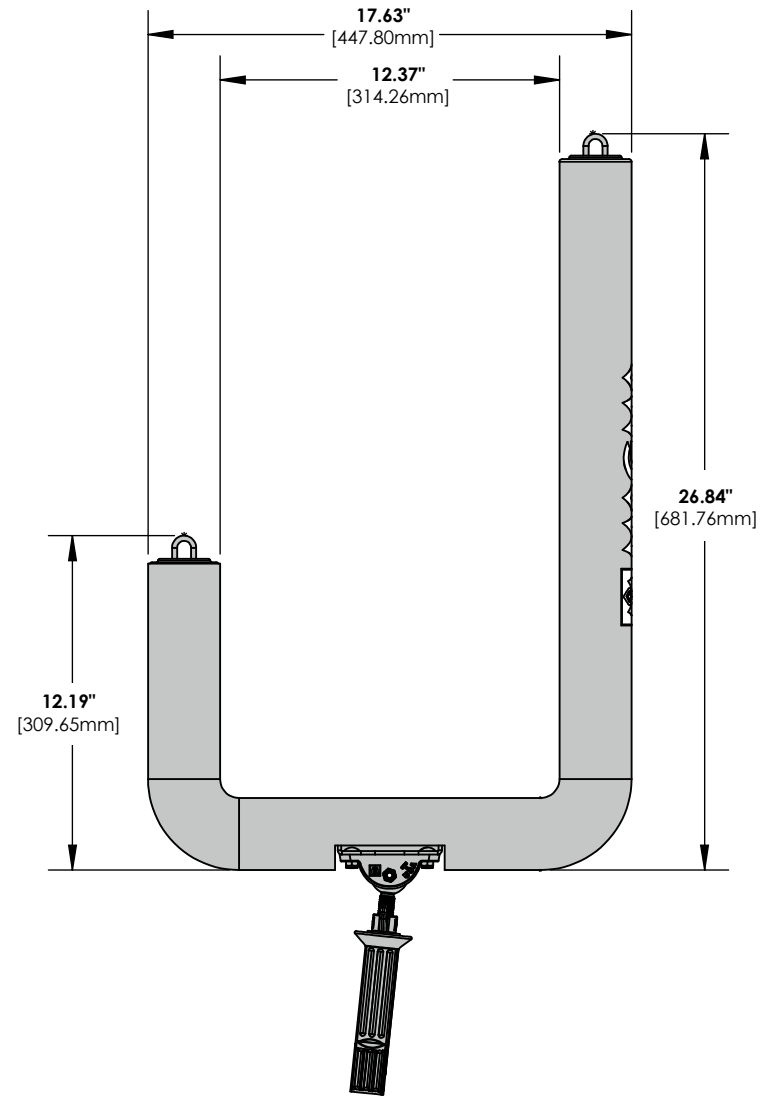

R10-625 Adjustable All-Angle Fish Rod Holder Mouted Kayak / SUP Rack

Weight 12.40 lb (5.62 kg)

MAGMA
U S A