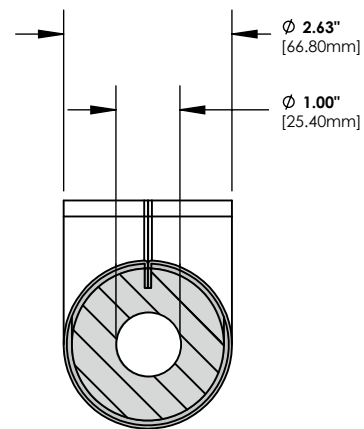

R10-625 Adjustable All-Angle Fish Rod Holder Mouted Kayak / SUP Rack

Weight 12.40 lb (5.62 kg)

MAGMA
U S A