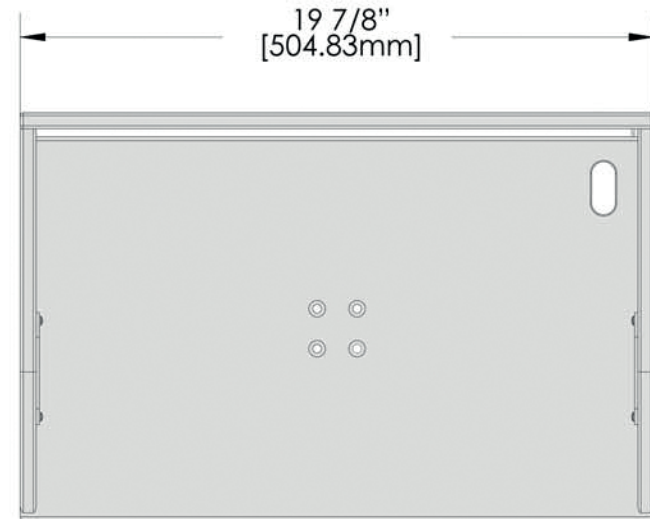

T10-302B
Bait & Filet Mate™
Serving / Cutting Tables
19-7/8" x 12-3/4" (50.5 cm x 32.4 cm)
Table Weight 5.45 lbs. (2.47 kg)

FRONT

SIDE

TOP

BOTTOM

1 1/4"
[31.75mm]