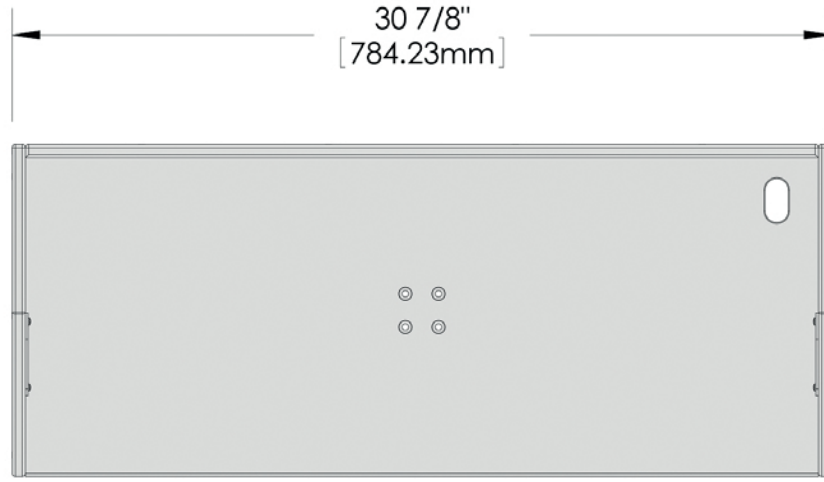

**T10-303B**  
**Bait & Filet Mate™**  
**Serving / Cutting Tables**  
30-7/8" x 12-1/2" (75.4 cm x 31.8 cm)  
Table Weight 9.16 lbs. (4.16 kg)

TOP

FRONT

3 7/8"  
[98.68mm]

BOTTOM

1 1/4"  
[31.75mm]

SIDE

1 1/4"  
[31.75mm]