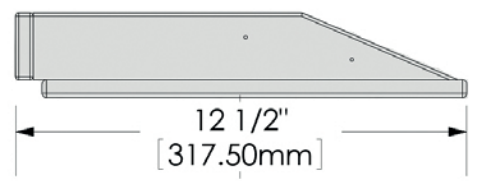

**T10-303B**  
**Bait & Filet Mate™**  
**Serving / Cutting Tables**  
30-7/8" x 12-1/2" (75.4 cm x 31.8 cm)  
Table Weight 9.16 lbs. (4.16 kg)

TOP

FRONT

3 7/8"  
[98.68mm]

BOTTOM

1 1/4"  
[31.75mm]

SIDE

1 1/4"  
[31.75mm]