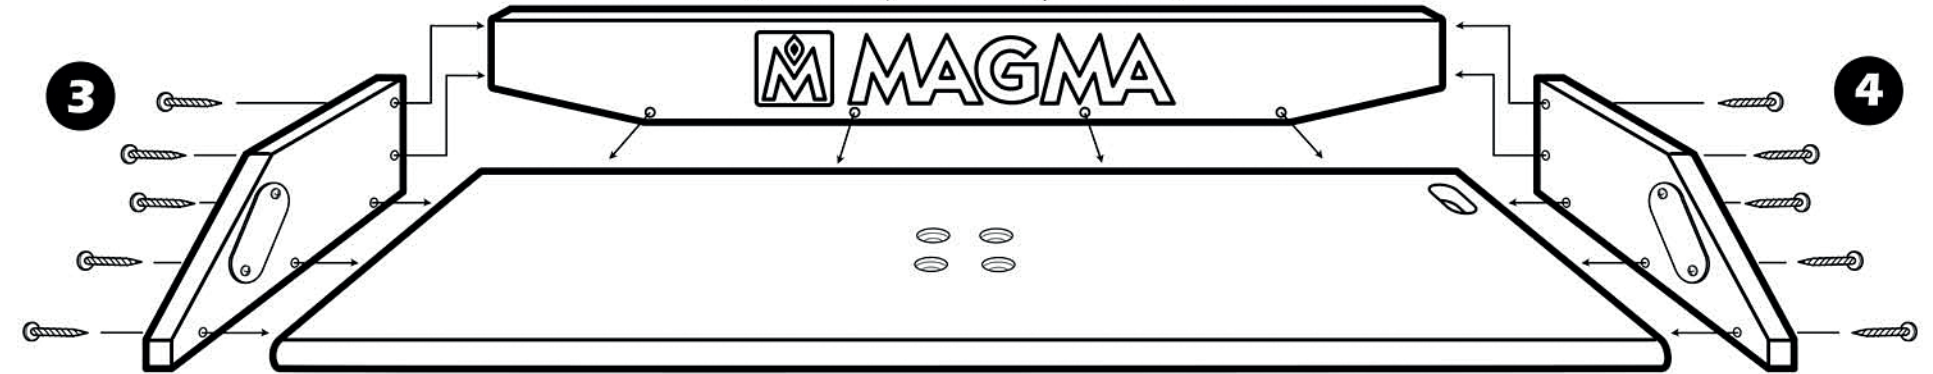

T10-303B

1

2

3

4

Contents

▪ Clean with soap and water, use no solvents.

▪ For level table adjustment, see instruction sheet included with mounting hardware.
Requires Single-Mount "SM" table mount for complete installation (not included).