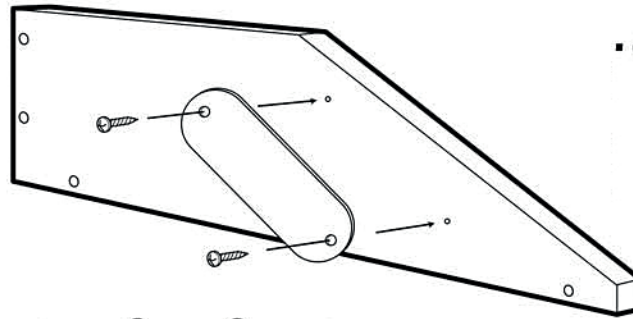

T10-303B

1

2

3

4

Contents

▪ Clean with soap and water, use no solvents.

▪ For level table adjustment, see instruction sheet included with mounting hardware.
Requires Single-Mount "SM" table mount for complete installation (not included).