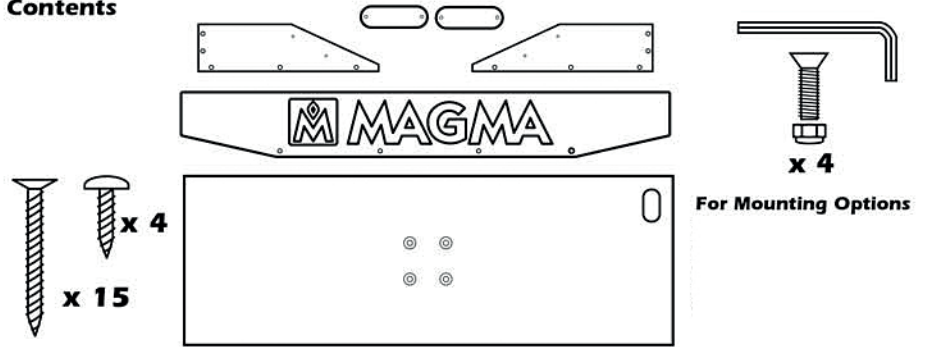

T10-303B

1

2

3

4

Contents

▪ Clean with soap and water, use no solvents.

▪ For level table adjustment, see instruction sheet included with mounting hardware.
Requires Single-Mount "SM" table mount for complete installation (not included).