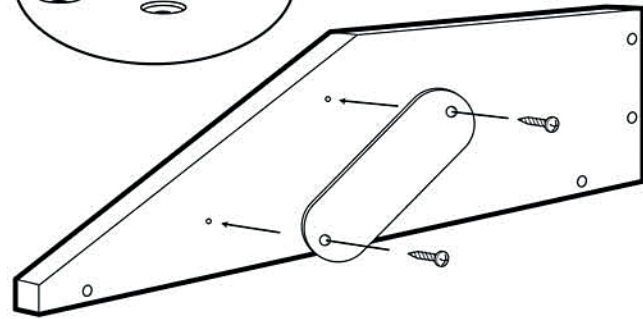

T10-303B

1

2

3

4

Contents

▪ Clean with soap and water, use no solvents.

▪ For level table adjustment, see instruction sheet included with mounting hardware.
Requires Single-Mount "SM" table mount for complete installation (not included).