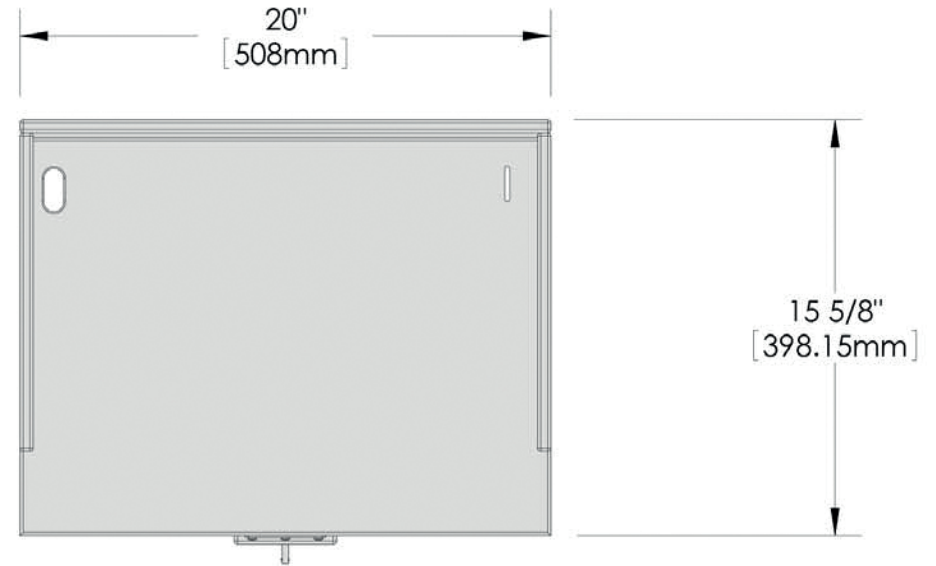

**T10-310B**  
**EconoMate™ Bait &**  
**Filet Table**  
**20" x 15-5/8"**  
**(50.8 cm x 39.8 cm)**

Table Weight 5.80 lbs. (2.6 kg)

SIDE

TOP

FRONT