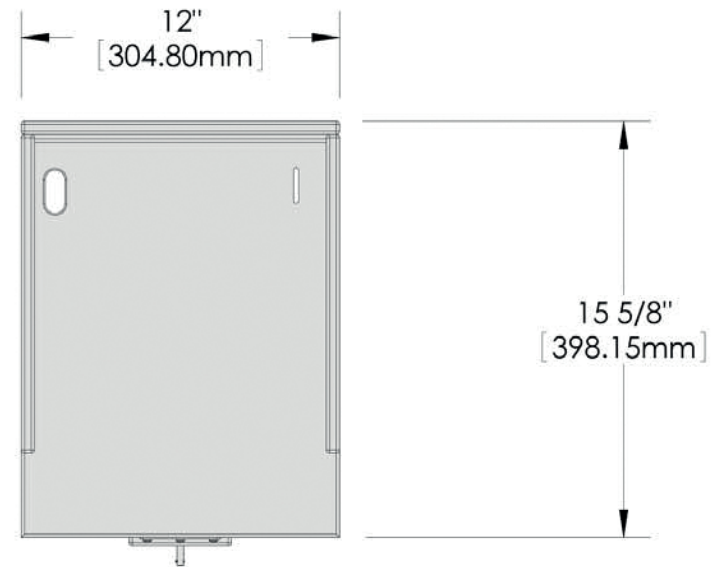

T10-311B
EconoMate™ Bait & Filet Table
12" x 15-5/8" (30.5 cm x 39.8 cm)
Table Weight 3.80 lbs. (1.7 kg)

TOP

SIDE

FRONT