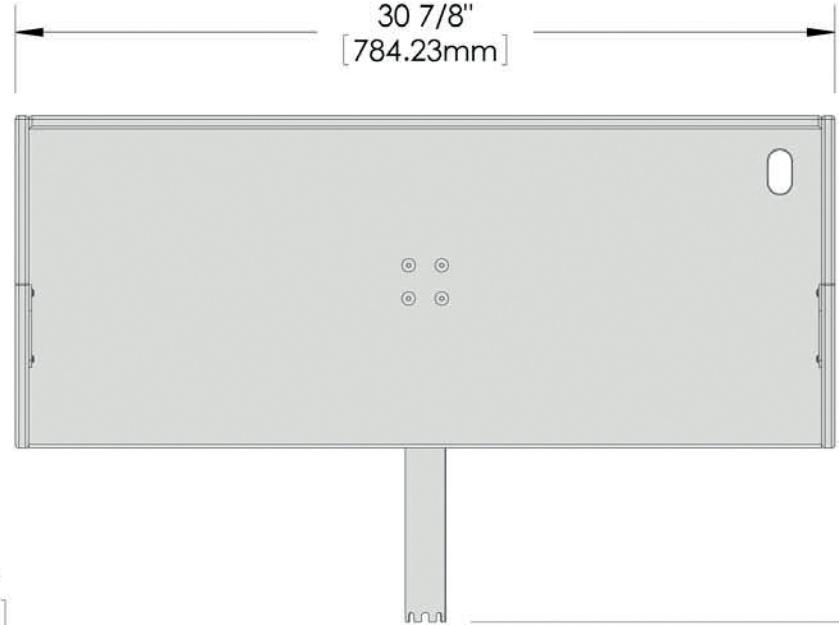

T10-313B
Bait / Filet Mate™
Serving / Cutting Tables
with LevelLock® Mount
30-7/8" x 12-1/2" (78.4 cm x 31.8 cm)
Table Weight 10.82 lbs.
(4.91 kg)

FRONT

3 7/8"
[98.43]

1 1/2"
[38.23mm]

SIDE

TOP

30 7/8"
[784.23mm]

12 1/2"
[317.50mm]

6 5/8"
[166.85mm]

BOTTOM