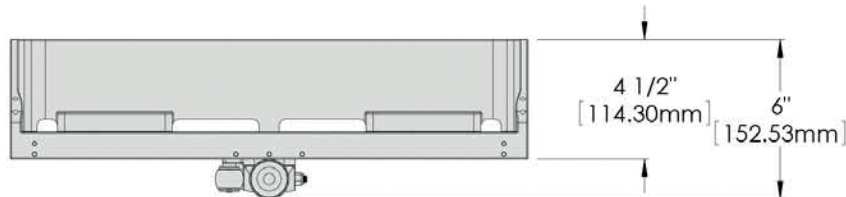

**T10-421**  
**20 Inch Tournament Series™**  
**Cleaning Station with**  
**LevelLock® Mount**  
**19-1/2" x 15-1/2" (49.5 cm x 39.4 cm)**  
**Table Weight 7.66 lbs.**  
**(3.5 kg)**

FRONT

SIDE

TOP

BOTTOM