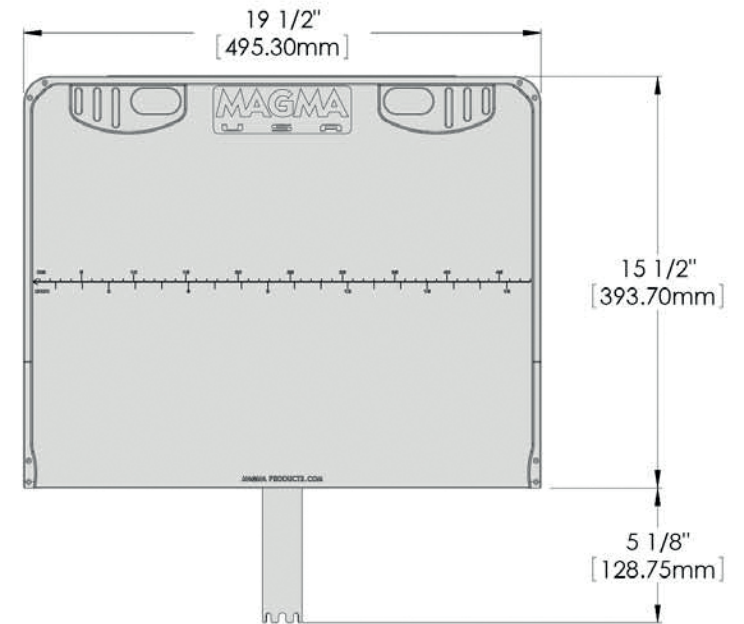

**T10-421**  
**20 Inch Tournament Series™**  
**Cleaning Station with**  
**LevelLock® Mount**  
**19-1/2" x 15-1/2" (49.5 cm x 39.4 cm)**  
**Table Weight 7.66 lbs.**  
**(3.5 kg)**

FRONT

SIDE

TOP

BOTTOM