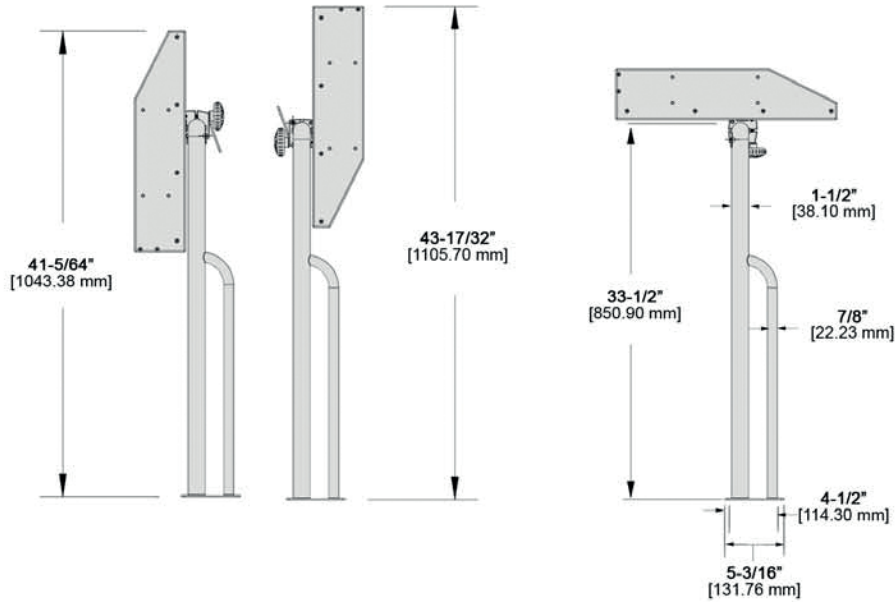

# T10-449B-HDP 48" Tournament Series™ Dock Cleaning Station

47-1/2" x 19-1/2" (120.7 cm x 49.5 cm)  
Table Weight 32.37 lbs.  
(16.7 kg)

TOP

SIDES

FRONT

BOTTOM

Learn more about [other boat cabin & galley hardware](#) by Magma on our website.