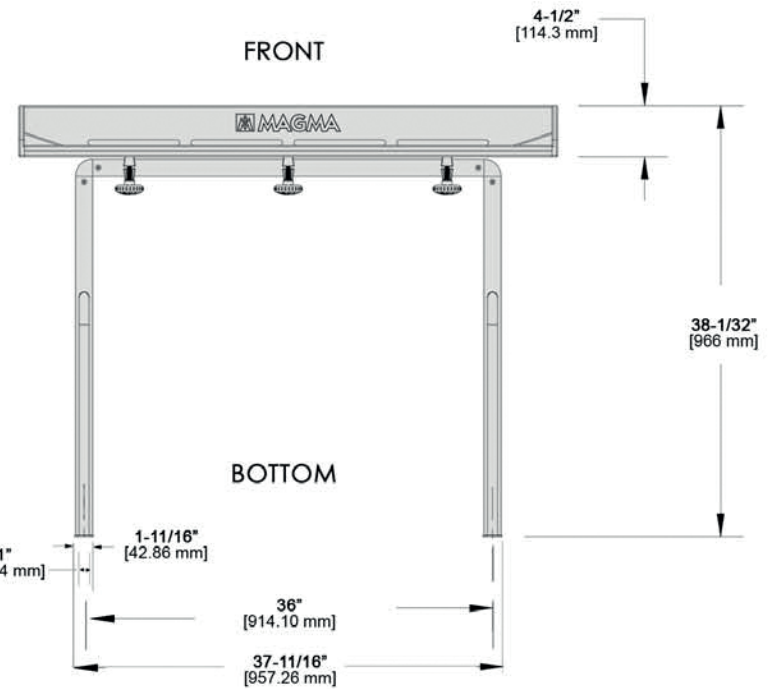

# T10-449B-HDP 48" Tournament Series™ Dock Cleaning Station

47-1/2" x 19-1/2" (120.7 cm x 49.5 cm)  
Table Weight 32.37 lbs.  
(16.7 kg)

TOP

SIDES

FRONT

BOTTOM

Learn more about [other boat cabin & galley hardware](#) by Magma on our website.