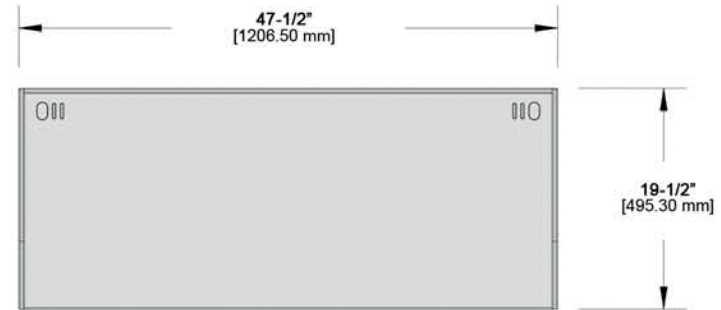

# T10-449B-HDP 48" Tournament Series™ Dock Cleaning Station

47-1/2" x 19-1/2" (120.7 cm x 49.5 cm)  
Table Weight 32.37 lbs.  
(16.7 kg)

TOP

SIDES

FRONT

BOTTOM

Learn more about [other boat cabin & galley hardware](#) by Magma on our website.