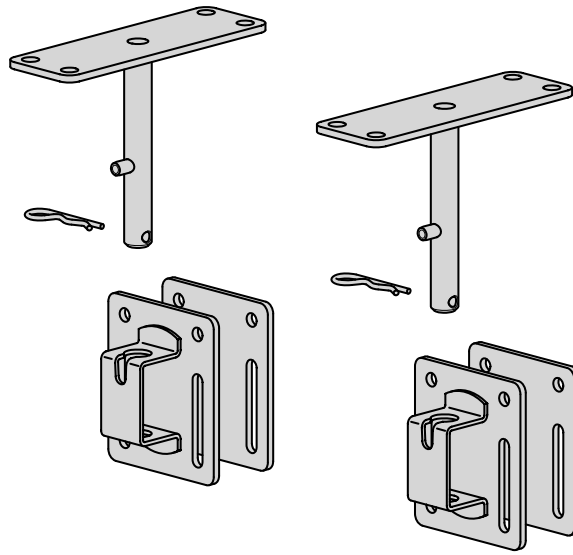

T10-540 "Dual" Square/Flat Rail Mount

Mount Weight 2.35 lb.
(1.07 kg)

T10-540 "Dual" Side, Bulkhead Mount

Mount Weight 2.35 lb.
(1.07 kg)