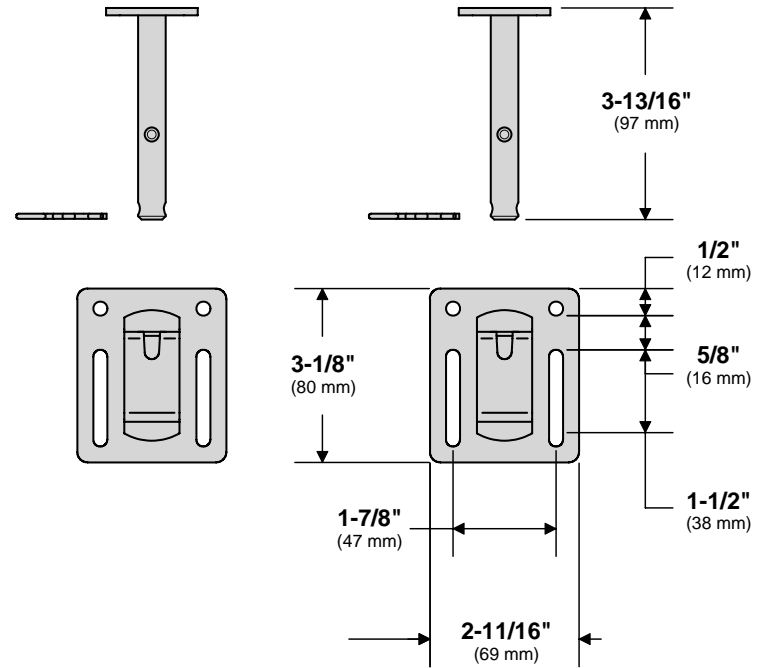

T10-540 "Dual" Square/Flat Rail Mount

Mount Weight 2.35 lb.
(1.07 kg)

T10-540 "Dual" Side, Bulkhead Mount

Mount Weight 2.35 lb.
(1.07 kg)