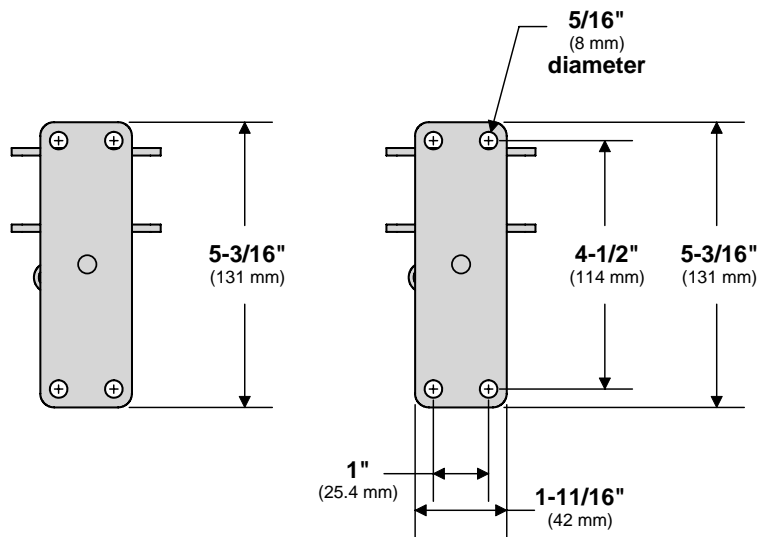

T10-540 "Dual" Square/Flat Rail Mount

Mount Weight 2.35 lb.
(1.07 kg)

T10-540 "Dual" Side, Bulkhead Mount

Mount Weight 2.35 lb.
(1.07 kg)