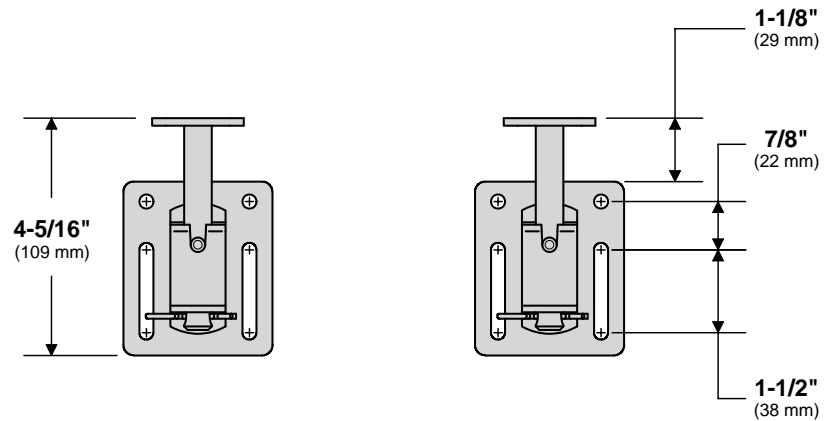

T10-540 "Dual" Square/Flat Rail Mount

Mount Weight 2.35 lb.
(1.07 kg)

T10-540 "Dual" Side, Bulkhead Mount

Mount Weight 2.35 lb.
(1.07 kg)