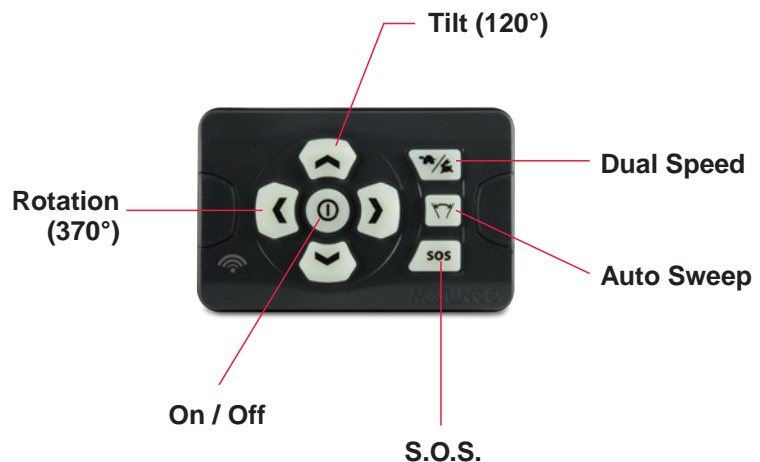

With the Precision Spotlight, full control is in the palm of your hand wherever you are. Glow-in-the-dark buttons facilitate operation in low-light situations while one-touch S.O.S. and auto sweep let you instantly address emergency situations.

Remote Features and Benefits

- Sweep Rotation (370°)
- Tilt (120°) (75° up, 45° down)
- Dual Speed
- One-touch auto sweep
- One-touch S.O.S.
- Micro-touch pointing accuracy
- Glow in the dark remote buttons
- SPLR-1: IP56 Weatherproof housing
- SPLR-2 and SPLR-3: IP54 Weatherproof housing
- Designed for the harsh marine environments – moisture, salt, shock, vibration tested
- Auto programming – no dip switches
- Reverse programmable for spotlights mounted up-side-down
- Wireless bridge remote (standard)
- Wireless handheld remote (optional)
- Hardwired bridge remote (optional)

SPLR-1
Hand-held
Wireless remote

SPLR-3
Hard Wired bridge remote

Included with Spotlight:
SPLR-2 Wireless bridge remote

new product:

Precision Spotlight Specs

Specifications

Bulb:	100 Watt, H3 Halogen
Power (Input voltage):	12V or 24V
Current draw (idle/in use):	0.03 amps / 7.0 amps
Peak Beam Intensity:	210,000 candella
Peak Beam Distance:	917 ft (280 m)
Lux @ 66' (20 m):	525 Lux
Coverage at 66' (25 m):	132 sq ft 12 sq m
Rotation:	370° (built in limit stops)
Tilt:	120° Tilt (75° up & 45° down)
Wireless range:	200 ft (65 m)
Dimensions:	7.5"W x 7.5"H x 9.25"D (19cm x19cm x 23.5cm)
Weight:	3.30 lbs (1.5 kg)
Housing material:	UV resistant PC/ASA
Lens material:	UV resistant PC
operating temp range:	5°F–113°F (-15°C–45°C)
IP Rating:	IP56