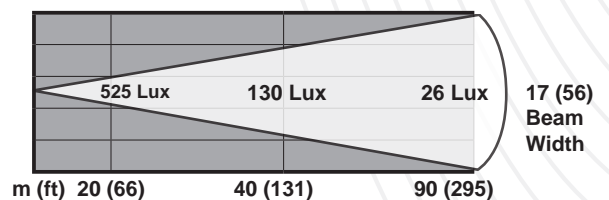

Spotlight Features and Benefits

- Bright 100W, H3 Halogen bulb. (replaceable)
- IP56 Weatherproof housing with fully enclosed tilt function
- UV Resistant ASA Polycarbonate housing and lens
- Rich, intense beam pattern
- Super-quiet, all-weather motor with limit stops
- Designed for the harsh marine environments – moisture, salt, shock, vibration tested
- Easy snap-in mount system (Can be mounted upside-down)
- 370° sweep rotation
- 120° total tilt; +75° and -45° from horizontal
- Wireless dashboard remote is standard
- Wireless handheld and hardwired bridge remotes are optional
- Universal 12 & 24 Volt circuit

Totally enclosed housing with o-ring sealed base prevents water intrusion to critical components