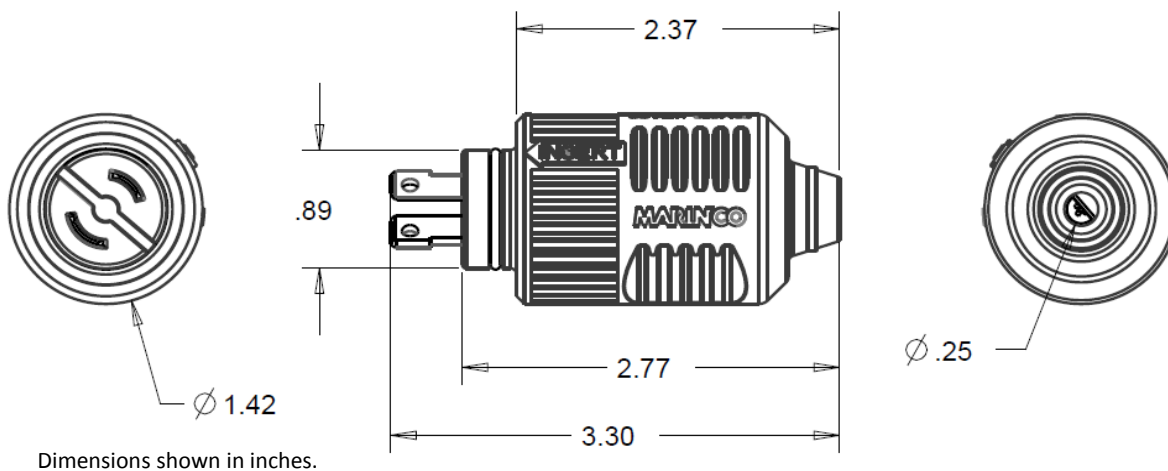

product specifications for:

DC connectors

Item #: 12VBPS2

Description

Plug, locking, 2-wire
Mates with 12VBRS2 receptacle

Electrical Specifications

12, 24, or 36 Volt systems

Material Specifications

Housing Material: Nylon
Contact Material: Brass

Terminals

Brass, clamp style. Accommodates 16 to 8 AWG wire.

Terminal Identification

Terminal openings are identified by numbers.

Mechanical Specification

Cord Clamp: Internal

Overall Design: Beveled housing. Dust seal at cord entry.

Round cable opening accommodates cable OD .25"-.40"

O-ring on plug body seals for waterproof connection.

If you're looking for quality boat electrical parts, visit our website.