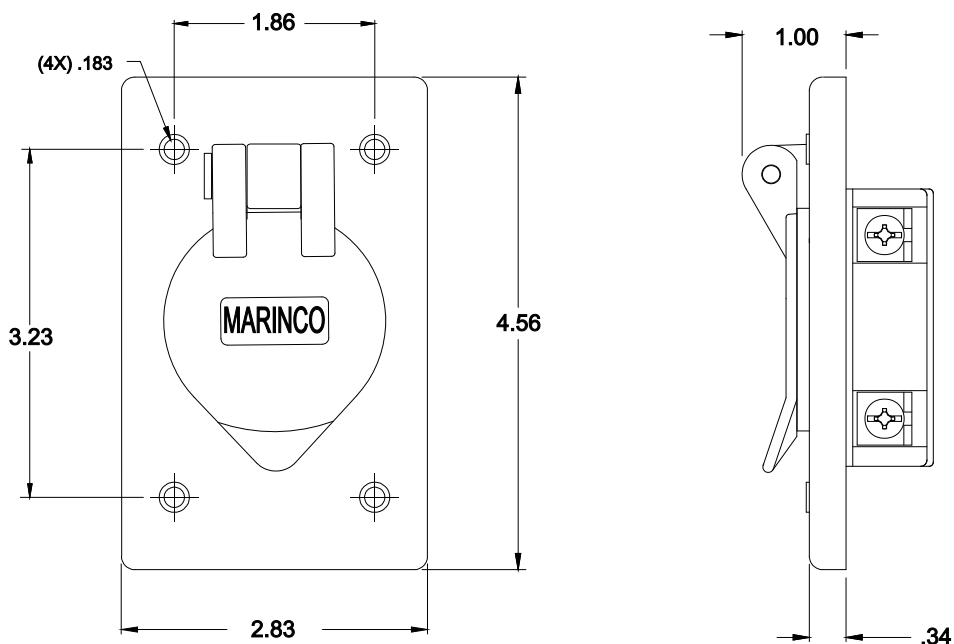

Receptacle, locking, 12-24V dc
w/ weather resistant cover
4-Pole, 4-Wire

Catalog Number: 2018BR-MB

- Item:** Receptacle, single locking, with integral outlet box cover/flip lid
- Rating:** 12-24V dc.
- Materials:** Cover is glassed filled polycarbonate. Receptacle is glassed filled nylon. All metal part are corrosion resistant.
- Receptacle:** Four-wire, 12-24V dc for trolling motors. Terminals are clamp-type, nickel plated brass, and terminal screws are nickel plated brass, No. 10, slot/phillips head, removable to accommodate ring terminals. (See 2018BR for details)
- Accessories:** Provided with 1/8" closed-cell neoprene mounting gasket and 6-32 x5/8" mounting screws.
- Plugs:** Accommodates 12V plug (2018BP-12) or 24V plug (2018BP-24).
- Dimensions:**

Dimensions shown in inches