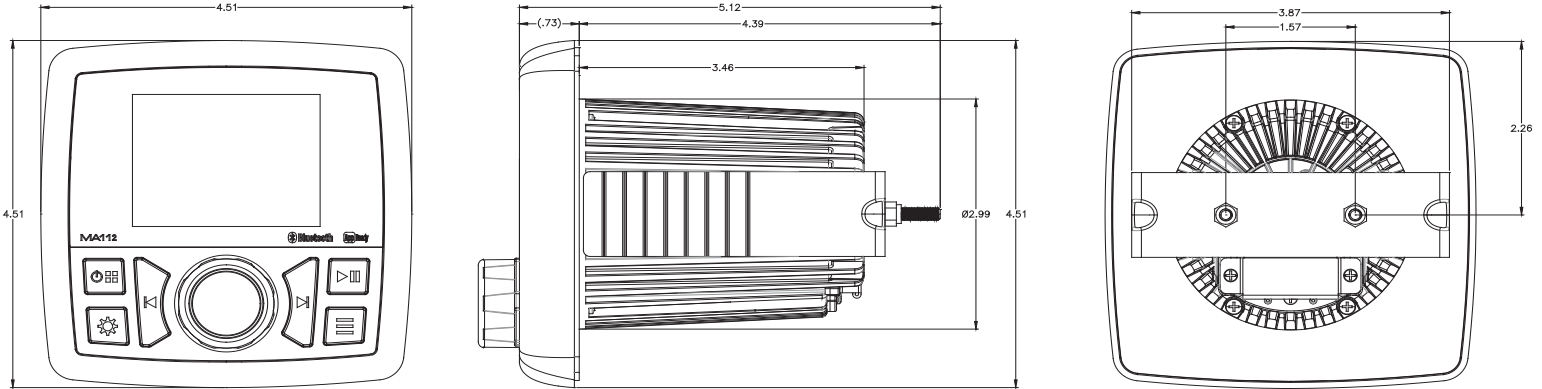

MA112

AM|FM|USB Compact Bluetooth Stereo with App Control

Specifications

General Specifications

Power System		12 VDC
Operating Voltage Range		10 V to 16V
Current Draw @ 12V	Idle	145 mA
	Nominal	1 A
	Maximum	8.5 A
Operating Temperature Range		-4°F to 149°F -20°C to 65°C
Storage Temperature Range		-22°F to 158°F -30°C to 70°C
Maximum Relative Humidity		100%
Overall Dimensions		4.5" H x 4.5" L x 4.4" D
Product Weight (unpacked)		1.4 lbs.

Performance Specifications

FM Sensitivity		<5μV
AM Sensitivity		<63μV
Output Power	RMS	15 W x 4
	Maximum	40 W x 4
Total Harmonic Distortion		1 %
Applied Test Suite		ASA ES0001
Regulatory Certifications		FCC Part 15; CE; RoHS